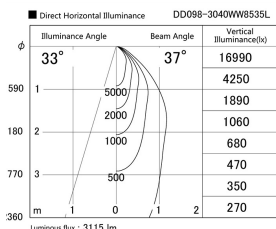

Item no. DD098-3040WW8535L

Series Name: Φ 150 Spark (Swallow Cone)

White Reflector

Installation	Recessed mount
Type	
Fixture wattage	30.3W
Beam angle	37 deg
Color Temp.	3500K
CRI	Ra>85
Luminous	3114 lm
Body	Die-cast aluminum alloy
Body finish	N/A
Trim finish	White
Reflector finish	White
IP Rate	IP20
Light source	COB module
Input Voltage	AC220~240V
Dimming Type	Non-Dimmable
Certificate	CE, CCC
Cut Hole	150mm

Height (Weight)	
65.3W	127 (1.4kg)
48.5W	127 (1.4kg)
44.3W	108 (1.2kg)
33.8W	108 (1.2kg)
30.3W	108 (1.2kg)
23.0W	78 (0.9kg)