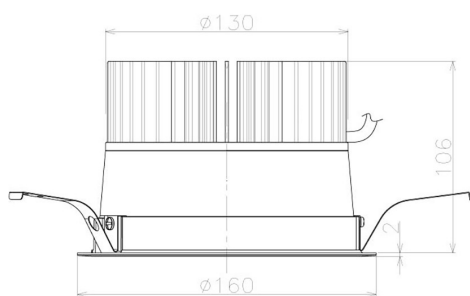

Item no. DD098-3040WW8535L

Series Name: Φ 150 Spark (Swallow Cone)

White Reflector

Installation	Recessed mount
Type	
Fixture wattage	30.3W
Beam angle	37 deg
Color Temp.	3500K
CRI	Ra>85
Luminous	3114 lm
Body	Die-cast aluminum alloy
Body finish	N/A
Trim finish	White
Reflector finish	White
IP Rate	IP20
Light source	COB module
Input Voltage	AC220~240V
Dimming Type	Non-Dimmable
Certificate	CE, CCC
Cut Hole	150mm

Height (Weight)	
65.3W	127 (1.4kg)
48.5W	127 (1.4kg)
44.3W	108 (1.2kg)
33.8W	108 (1.2kg)
30.3W	108 (1.2kg)
23.0W	78 (0.9kg)