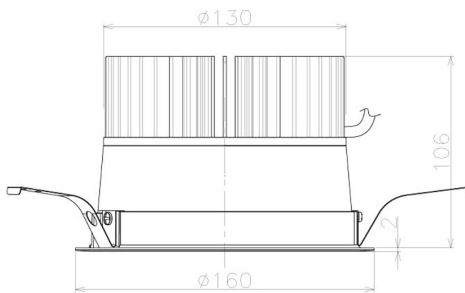

Item no. DD098-3040WW8535L

Series Name: Φ 150 Spark (Swallow Cone)

White Reflector

Installation	Recessed mount
Type	Φ 150 Spark (Swallow Cone)
Fixture wattage	30.3W
Beam angle	37 deg
Color Temp.	3500K
CRI	Ra>85
Luminous	3114 lm
Body	Die-cast aluminum alloy
Body finish	N/A
Trim finish	White
Reflector finish	White
IP Rate	IP20
Light source	COB module
Input Voltage	AC220~240V
Dimming Type	Non-Dimmable
Certificate	CE, CCC
Cut Hole	150mm

Height (Weight)	
65.3W	127 (1.4kg)
48.5W	127 (1.4kg)
44.3W	108 (1.2kg)
33.8W	108 (1.2kg)
30.3W	108 (1.2kg)
23.0W	78 (0.9kg)