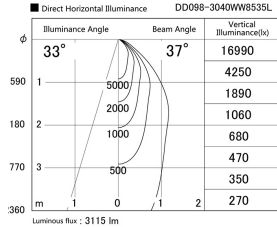

Item no. DD098-3040WW8535L

Series Name: Φ 150 Spark (Swallow Cone)

White Reflector

Installation	Recessed mount
Type	Φ 150 Spark (Swallow Cone)
Fixture wattage	30.3W
Beam angle	37 deg
Color Temp.	3500K
CRI	Ra>85
Luminous	3114 lm
Body	Die-cast aluminum alloy
Body finish	N/A
Trim finish	White
Reflector finish	White
IP Rate	IP20
Light source	COB module
Input Voltage	AC220~240V
Dimming Type	Non-Dimmable
Certificate	CE, CCC
Cut Hole	150mm

Height (Weight)	
65.3W	127 (1.4kg)
48.5W	127 (1.4kg)
44.3W	108 (1.2kg)
33.8W	108 (1.2kg)
30.3W	108 (1.2kg)
23.0W	78 (0.9kg)