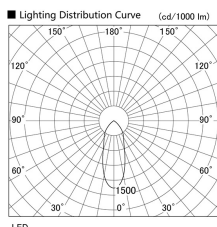

Item no. DD098-3040WW8535L

Series Name: Φ 150 Spark (Swallow Cone)

White Reflector

Installation	Recessed mount
Type	
Fixture wattage	30.3W
Beam angle	37 deg
Color Temp.	3500K
CRI	Ra>85
Luminous	3114 lm
Body	Die-cast aluminum alloy
Body finish	N/A
Trim finish	White
Reflector finish	White
IP Rate	IP20
Light source	COB module
Input Voltage	AC220~240V
Dimming Type	Non-Dimmable
Certificate	CE, CCC
Cut Hole	150mm

Height (Weight)	
65.3W	127 (1.4kg)
48.5W	127 (1.4kg)
44.3W	108 (1.2kg)
33.8W	108 (1.2kg)
30.3W	108 (1.2kg)
23.0W	78 (0.9kg)