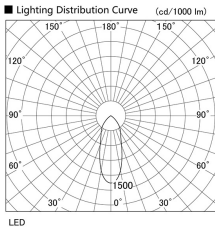

Item no. DD098-3040WW8535L

Series Name: Φ 150 Spark (Swallow Cone)

White Reflector

Installation	Recessed mount
Type	Φ 150 Spark (Swallow Cone)
Fixture wattage	30.3W
Beam angle	37 deg
Color Temp.	3500K
CRI	Ra>85
Luminous	3114 lm
Body	Die-cast aluminum alloy
Body finish	N/A
Trim finish	White
Reflector finish	White
IP Rate	IP20
Light source	COB module
Input Voltage	AC220~240V
Dimming Type	Non-Dimmable
Certificate	CE, CCC
Cut Hole	150mm

Height (Weight)	
65.3W	127 (1.4kg)
48.5W	127 (1.4kg)
44.3W	108 (1.2kg)
33.8W	108 (1.2kg)
30.3W	108 (1.2kg)
23.0W	78 (0.9kg)