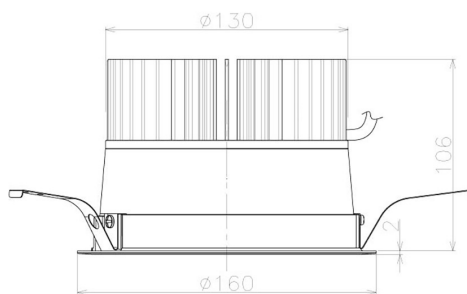

Item no. DD098-3040WW8540L

Series Name:  $\Phi$ 150 Spark (Swallow Cone)

White Reflector

Installation	Recessed mount
Type	
Fixture wattage	30.3W
Beam angle	37 deg
Color Temp.	4000K
CRI	Ra>85
Luminous	3144 lm
Body	Die-cast aluminum alloy
Body finish	N/A
Trim finish	White
Reflector finish	White
IP Rate	IP20
Light source	COB module
Input Voltage	AC220~240V
Dimming Type	Non-Dimmable
Certificate	CE, CCC
Cut Hole	150mm

Height (Weight)	
65.3W	127 (1.4kg)
48.5W	127 (1.4kg)
44.3W	108 (1.2kg)
33.8W	108 (1.2kg)
30.3W	108 (1.2kg)
23.0W	78 (0.9kg)