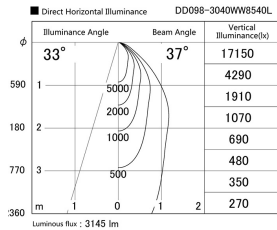

Item no. DD098-3040WW8540L

Series Name:  $\Phi$ 150 Spark (Swallow Cone)

White Reflector

Installation	Recessed mount
Type	
Fixture wattage	30.3W
Beam angle	37 deg
Color Temp.	4000K
CRI	Ra>85
Luminous	3144 lm
Body	Die-cast aluminum alloy
Body finish	N/A
Trim finish	White
Reflector finish	White
IP Rate	IP20
Light source	COB module
Input Voltage	AC220~240V
Dimming Type	Non-Dimmable
Certificate	CE, CCC
Cut Hole	150mm

Height (Weight)	
65.3W	127 (1.4kg)
48.5W	127 (1.4kg)
44.3W	108 (1.2kg)
33.8W	108 (1.2kg)
30.3W	108 (1.2kg)
23.0W	78 (0.9kg)