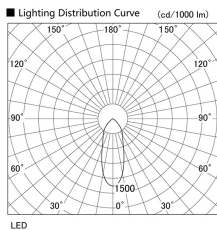

Item no. DD098-3040WW8540L

Series Name:  $\Phi$ 150 Spark (Swallow Cone)

White Reflector

Installation	Recessed mount
Type	
Fixture wattage	30.3W
Beam angle	37 deg
Color Temp.	4000K
CRI	Ra>85
Luminous	3144 lm
Body	Die-cast aluminum alloy
Body finish	N/A
Trim finish	White
Reflector finish	White
IP Rate	IP20
Light source	COB module
Input Voltage	AC220~240V
Dimming Type	Non-Dimmable
Certificate	CE, CCC
Cut Hole	150mm

Height (Weight)	
65.3W	127 (1.4kg)
48.5W	127 (1.4kg)
44.3W	108 (1.2kg)
33.8W	108 (1.2kg)
30.3W	108 (1.2kg)
23.0W	78 (0.9kg)