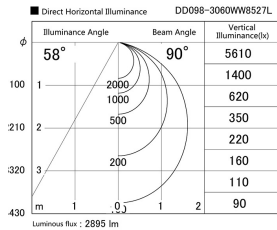

Item no. DD098-3060WW8527L

Series Name:  $\Phi$ 150 Spark (Swallow Cone)

White Reflector

Installation	Recessed mount
Type	
Fixture wattage	30.3W
Beam angle	90 deg
Color Temp.	2700K
CRI	Ra>85
Luminous	2895 lm
Body	Die-cast aluminum alloy
Body finish	N/A
Trim finish	White
Reflector finish	White
IP Rate	IP20
Light source	COB module
Input Voltage	AC220~240V
Dimming Type	Non-Dimmable
Certificate	CE, CCC
Cut Hole	150mm

Height (Weight)	
65.3W	127 (1.4kg)
48.5W	127 (1.4kg)
44.3W	108 (1.2kg)
33.8W	108 (1.2kg)
30.3W	108 (1.2kg)
23.0W	78 (0.9kg)