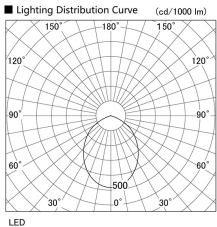

Item no. DD098-3060WW8527L

Series Name:  $\Phi$ 150 Spark (Swallow Cone)

White Reflector

Installation	Recessed mount
Type	$\Phi$ 150 Spark (Swallow Cone)
Fixture wattage	30.3W
Beam angle	90 deg
Color Temp.	2700K
CRI	Ra>85
Luminous	2895 lm
Body	Die-cast aluminum alloy
Body finish	N/A
Trim finish	White
Reflector finish	White
IP Rate	IP20
Light source	COB module
Input Voltage	AC220~240V
Dimming Type	Non-Dimmable
Certificate	CE, CCC
Cut Hole	150mm

Height (Weight)	
65.3W	127 (1.4kg)
48.5W	127 (1.4kg)
44.3W	108 (1.2kg)
33.8W	108 (1.2kg)
30.3W	108 (1.2kg)
23.0W	78 (0.9kg)