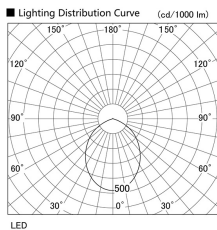

Item no. DD098-3060WW8527L

Series Name:  $\Phi$ 150 Spark (Swallow Cone)

White Reflector

Installation	Recessed mount
Type	
Fixture wattage	30.3W
Beam angle	90 deg
Color Temp.	2700K
CRI	Ra>85
Luminous	2895 lm
Body	Die-cast aluminum alloy
Body finish	N/A
Trim finish	White
Reflector finish	White
IP Rate	IP20
Light source	COB module
Input Voltage	AC220~240V
Dimming Type	Non-Dimmable
Certificate	CE, CCC
Cut Hole	150mm

Height (Weight)	
65.3W	127 (1.4kg)
48.5W	127 (1.4kg)
44.3W	108 (1.2kg)
33.8W	108 (1.2kg)
30.3W	108 (1.2kg)
23.0W	78 (0.9kg)