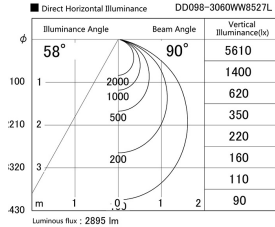

Item no. DD098-3060WW8527L

Series Name:  $\Phi$ 150 Spark (Swallow Cone)

White Reflector

Installation	Recessed mount
Type	$\Phi$ 150 Spark (Swallow Cone)
Fixture wattage	30.3W
Beam angle	90 deg
Color Temp.	2700K
CRI	Ra>85
Luminous	2895 lm
Body	Die-cast aluminum alloy
Body finish	N/A
Trim finish	White
Reflector finish	White
IP Rate	IP20
Light source	COB module
Input Voltage	AC220~240V
Dimming Type	Non-Dimmable
Certificate	CE, CCC
Cut Hole	150mm

Height (Weight)	
65.3W	127 (1.4kg)
48.5W	127 (1.4kg)
44.3W	108 (1.2kg)
33.8W	108 (1.2kg)
30.3W	108 (1.2kg)
23.0W	78 (0.9kg)