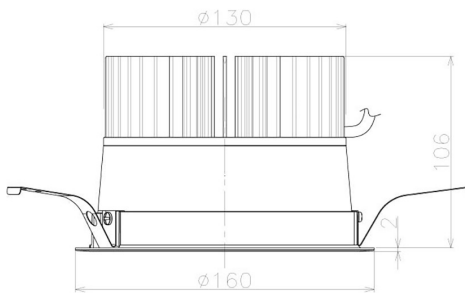

Item no. DD098-3060WW8527L

Series Name:  $\Phi$ 150 Spark (Swallow Cone)

White Reflector

Installation	Recessed mount
Type	$\Phi$ 150 Spark (Swallow Cone)
Fixture wattage	30.3W
Beam angle	90 deg
Color Temp.	2700K
CRI	Ra>85
Luminous	2895 lm
Body	Die-cast aluminum alloy
Body finish	N/A
Trim finish	White
Reflector finish	White
IP Rate	IP20
Light source	COB module
Input Voltage	AC220~240V
Dimming Type	Non-Dimmable
Certificate	CE, CCC
Cut Hole	150mm

Height (Weight)	
65.3W	127 (1.4kg)
48.5W	127 (1.4kg)
44.3W	108 (1.2kg)
33.8W	108 (1.2kg)
30.3W	108 (1.2kg)
23.0W	78 (0.9kg)