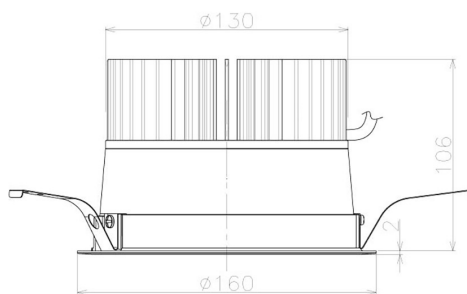

Item no. DD098-3060WW8527L

Series Name:  $\Phi$ 150 Spark (Swallow Cone)

White Reflector

Installation	Recessed mount
Type	
Fixture wattage	30.3W
Beam angle	90 deg
Color Temp.	2700K
CRI	Ra>85
Luminous	2895 lm
Body	Die-cast aluminum alloy
Body finish	N/A
Trim finish	White
Reflector finish	White
IP Rate	IP20
Light source	COB module
Input Voltage	AC220~240V
Dimming Type	Non-Dimmable
Certificate	CE, CCC
Cut Hole	150mm

Height (Weight)	
65.3W	127 (1.4kg)
48.5W	127 (1.4kg)
44.3W	108 (1.2kg)
33.8W	108 (1.2kg)
30.3W	108 (1.2kg)
23.0W	78 (0.9kg)