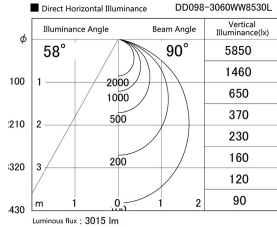

Item no. DD098-3060WW8530L

Series Name: Φ 150 Spark (Swallow Cone)

White Reflector

Installation	Recessed mount
Type	Φ 150 Spark (Swallow Cone)
Fixture wattage	30.3W
Beam angle	90 deg
Color Temp.	3000K
CRI	Ra>85
Luminous	3016 lm
Body	Die-cast aluminum alloy
Body finish	N/A
Trim finish	White
Reflector finish	White
IP Rate	IP20
Light source	COB module
Input Voltage	AC220~240V
Dimming Type	Non-Dimmable
Certificate	CE, CCC
Cut Hole	150mm

Height (Weight)	
65.3W	127 (1.4kg)
48.5W	127 (1.4kg)
44.3W	108 (1.2kg)
33.8W	108 (1.2kg)
30.3W	108 (1.2kg)
23.0W	78 (0.9kg)