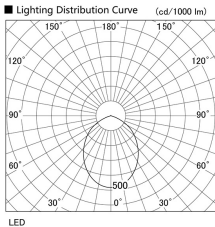

Item no. DD098-3060WW8530L

Series Name: Φ 150 Spark (Swallow Cone)

White Reflector

Installation	Recessed mount
Type	Φ 150 Spark (Swallow Cone)
Fixture wattage	30.3W
Beam angle	90 deg
Color Temp.	3000K
CRI	Ra>85
Luminous	3016 lm
Body	Die-cast aluminum alloy
Body finish	N/A
Trim finish	White
Reflector finish	White
IP Rate	IP20
Light source	COB module
Input Voltage	AC220~240V
Dimming Type	Non-Dimmable
Certificate	CE, CCC
Cut Hole	150mm

Height (Weight)	
65.3W	127 (1.4kg)
48.5W	127 (1.4kg)
44.3W	108 (1.2kg)
33.8W	108 (1.2kg)
30.3W	108 (1.2kg)
23.0W	78 (0.9kg)