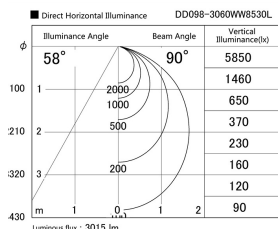

Item no. DD098-3060WW8530L

Series Name: Φ 150 Spark (Swallow Cone)

White Reflector

Installation	Recessed mount
Type	
Fixture wattage	30.3W
Beam angle	90 deg
Color Temp.	3000K
CRI	Ra>85
Luminous	3016 lm
Body	Die-cast aluminum alloy
Body finish	N/A
Trim finish	White
Reflector finish	White
IP Rate	IP20
Light source	COB module
Input Voltage	AC220~240V
Dimming Type	Non-Dimmable
Certificate	CE, CCC
Cut Hole	150mm

Height (Weight)	
65.3W	127 (1.4kg)
48.5W	127 (1.4kg)
44.3W	108 (1.2kg)
33.8W	108 (1.2kg)
30.3W	108 (1.2kg)
23.0W	78 (0.9kg)