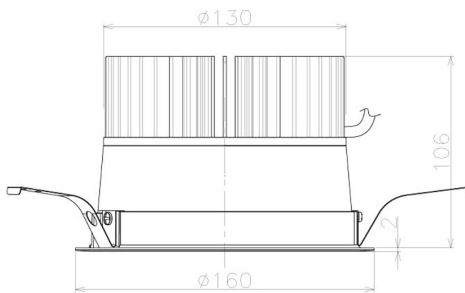

Item no. DD098-3060WW8530L

Series Name: Φ 150 Spark (Swallow Cone)

White Reflector

Installation	Recessed mount
Type	Φ 150 Spark (Swallow Cone)
Fixture wattage	30.3W
Beam angle	90 deg
Color Temp.	3000K
CRI	Ra>85
Luminous	3016 lm
Body	Die-cast aluminum alloy
Body finish	N/A
Trim finish	White
Reflector finish	White
IP Rate	IP20
Light source	COB module
Input Voltage	AC220~240V
Dimming Type	Non-Dimmable
Certificate	CE, CCC
Cut Hole	150mm

Height (Weight)	
65.3W	127 (1.4kg)
48.5W	127 (1.4kg)
44.3W	108 (1.2kg)
33.8W	108 (1.2kg)
30.3W	108 (1.2kg)
23.0W	78 (0.9kg)