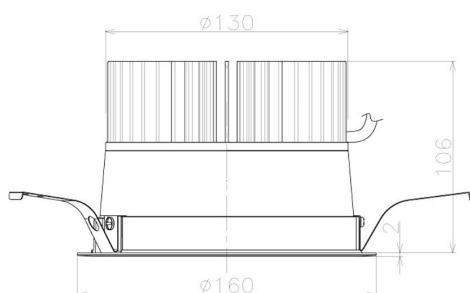

Item no. DD098-3060WW8530L

Series Name: Φ 150 Spark (Swallow Cone)

White Reflector

Installation	Recessed mount
Type	
Fixture wattage	30.3W
Beam angle	90 deg
Color Temp.	3000K
CRI	Ra>85
Luminous	3016 lm
Body	Die-cast aluminum alloy
Body finish	N/A
Trim finish	White
Reflector finish	White
IP Rate	IP20
Light source	COB module
Input Voltage	AC220~240V
Dimming Type	Non-Dimmable
Certificate	CE, CCC
Cut Hole	150mm

Height (Weight)	
65.3W	127 (1.4kg)
48.5W	127 (1.4kg)
44.3W	108 (1.2kg)
33.8W	108 (1.2kg)
30.3W	108 (1.2kg)
23.0W	78 (0.9kg)