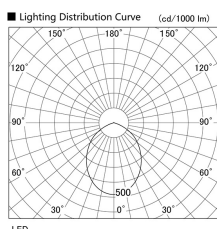

Item no. DD098-3060WW8530L

Series Name: Φ 150 Spark (Swallow Cone)

White Reflector

Installation	Recessed mount
Type	
Fixture wattage	30.3W
Beam angle	90 deg
Color Temp.	3000K
CRI	Ra>85
Luminous	3016 lm
Body	Die-cast aluminum alloy
Body finish	N/A
Trim finish	White
Reflector finish	White
IP Rate	IP20
Light source	COB module
Input Voltage	AC220~240V
Dimming Type	Non-Dimmable
Certificate	CE, CCC
Cut Hole	150mm

Height (Weight)	
65.3W	127 (1.4kg)
48.5W	127 (1.4kg)
44.3W	108 (1.2kg)
33.8W	108 (1.2kg)
30.3W	108 (1.2kg)
23.0W	78 (0.9kg)