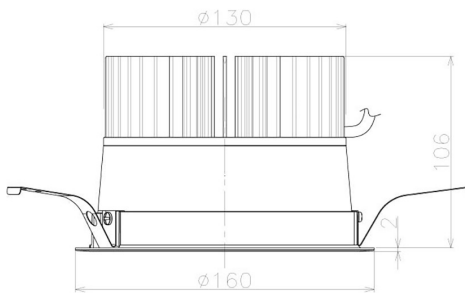

Item no. DD098-3060WW8535L

Series Name: Φ 150 Spark (Swallow Cone)

White Reflector

Installation	Recessed mount
Type	Φ 150 Spark (Swallow Cone)
Fixture wattage	30.3W
Beam angle	90 deg
Color Temp.	3500K
CRI	Ra>85
Luminous	3076 lm
Body	Die-cast aluminum alloy
Body finish	N/A
Trim finish	White
Reflector finish	White
IP Rate	IP20
Light source	COB module
Input Voltage	AC220~240V
Dimming Type	Non-Dimmable
Certificate	CE, CCC
Cut Hole	150mm

Height (Weight)	
65.3W	127 (1.4kg)
48.5W	127 (1.4kg)
44.3W	108 (1.2kg)
33.8W	108 (1.2kg)
30.3W	108 (1.2kg)
23.0W	78 (0.9kg)