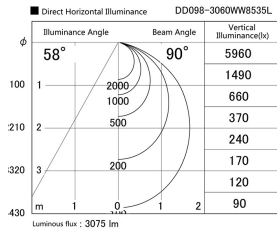

Item no. DD098-3060WW8535L

Series Name:  $\Phi$ 150 Spark (Swallow Cone)

White Reflector

Installation	Recessed mount
Type	
Fixture wattage	30.3W
Beam angle	90 deg
Color Temp.	3500K
CRI	Ra>85
Luminous	3076 lm
Body	Die-cast aluminum alloy
Body finish	N/A
Trim finish	White
Reflector finish	White
IP Rate	IP20
Light source	COB module
Input Voltage	AC220~240V
Dimming Type	Non-Dimmable
Certificate	CE, CCC
Cut Hole	150mm

Height (Weight)	
65.3W	127 (1.4kg)
48.5W	127 (1.4kg)
44.3W	108 (1.2kg)
33.8W	108 (1.2kg)
30.3W	108 (1.2kg)
23.0W	78 (0.9kg)