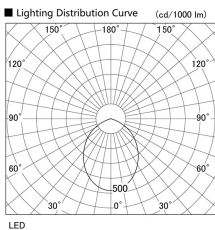

Item no. DD098-3060WW8535L

Series Name:  $\Phi$ 150 Spark (Swallow Cone)

White Reflector

Installation	Recessed mount
Type	
Fixture wattage	30.3W
Beam angle	90 deg
Color Temp.	3500K
CRI	Ra>85
Luminous	3076 lm
Body	Die-cast aluminum alloy
Body finish	N/A
Trim finish	White
Reflector finish	White
IP Rate	IP20
Light source	COB module
Input Voltage	AC220~240V
Dimming Type	Non-Dimmable
Certificate	CE, CCC
Cut Hole	150mm

Height (Weight)	
65.3W	127 (1.4kg)
48.5W	127 (1.4kg)
44.3W	108 (1.2kg)
33.8W	108 (1.2kg)
30.3W	108 (1.2kg)
23.0W	78 (0.9kg)