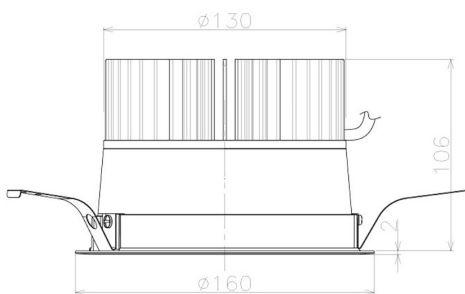

Item no. DD098-3060WW8535L

Series Name:  $\Phi$ 150 Spark (Swallow Cone)

White Reflector

Installation	Recessed mount
Type	
Fixture wattage	30.3W
Beam angle	90 deg
Color Temp.	3500K
CRI	Ra>85
Luminous	3076 lm
Body	Die-cast aluminum alloy
Body finish	N/A
Trim finish	White
Reflector finish	White
IP Rate	IP20
Light source	COB module
Input Voltage	AC220~240V
Dimming Type	Non-Dimmable
Certificate	CE, CCC
Cut Hole	150mm

Height (Weight)	
65.3W	127 (1.4kg)
48.5W	127 (1.4kg)
44.3W	108 (1.2kg)
33.8W	108 (1.2kg)
30.3W	108 (1.2kg)
23.0W	78 (0.9kg)