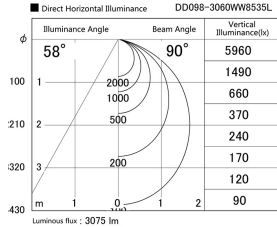

Item no. DD098-3060WW8535L

Series Name: Φ 150 Spark (Swallow Cone)

White Reflector

Installation	Recessed mount
Type	Φ 150 Spark (Swallow Cone)
Fixture wattage	30.3W
Beam angle	90 deg
Color Temp.	3500K
CRI	Ra>85
Luminous	3076 lm
Body	Die-cast aluminum alloy
Body finish	N/A
Trim finish	White
Reflector finish	White
IP Rate	IP20
Light source	COB module
Input Voltage	AC220~240V
Dimming Type	Non-Dimmable
Certificate	CE, CCC
Cut Hole	150mm

Height (Weight)	
65.3W	127 (1.4kg)
48.5W	127 (1.4kg)
44.3W	108 (1.2kg)
33.8W	108 (1.2kg)
30.3W	108 (1.2kg)
23.0W	78 (0.9kg)