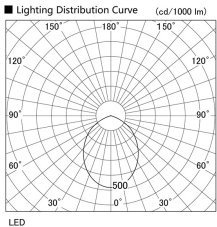

Item no. DD098-3060WW8535L

Series Name: Φ 150 Spark (Swallow Cone)

White Reflector

Installation	Recessed mount
Type	Φ 150 Spark (Swallow Cone)
Fixture wattage	30.3W
Beam angle	90 deg
Color Temp.	3500K
CRI	Ra>85
Luminous	3076 lm
Body	Die-cast aluminum alloy
Body finish	N/A
Trim finish	White
Reflector finish	White
IP Rate	IP20
Light source	COB module
Input Voltage	AC220~240V
Dimming Type	Non-Dimmable
Certificate	CE, CCC
Cut Hole	150mm

Height (Weight)	
65.3W	127 (1.4kg)
48.5W	127 (1.4kg)
44.3W	108 (1.2kg)
33.8W	108 (1.2kg)
30.3W	108 (1.2kg)
23.0W	78 (0.9kg)