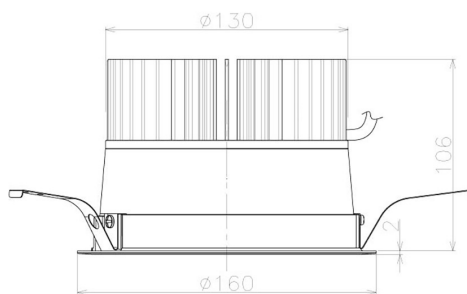

Item no. DD098-3060WW8540L

Series Name: Φ 150 Spark (Swallow Cone)

White Reflector

Installation	Recessed mount
Type	
Fixture wattage	30.3W
Beam angle	90 deg
Color Temp.	4000K
CRI	Ra>85
Luminous	3106 lm
Body	Die-cast aluminum alloy
Body finish	N/A
Trim finish	White
Reflector finish	White
IP Rate	IP20
Light source	COB module
Input Voltage	AC220~240V
Dimming Type	Non-Dimmable
Certificate	CE, CCC
Cut Hole	150mm

Height (Weight)	
65.3W	127 (1.4kg)
48.5W	127 (1.4kg)
44.3W	108 (1.2kg)
33.8W	108 (1.2kg)
30.3W	108 (1.2kg)
23.0W	78 (0.9kg)