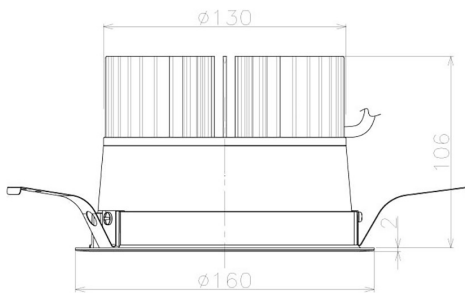

Item no. DD098-3060WW8540L

Series Name: Φ 150 Spark (Swallow Cone)

White Reflector

Installation	Recessed mount
Type	Φ 150 Spark (Swallow Cone)
Fixture wattage	30.3W
Beam angle	90 deg
Color Temp.	4000K
CRI	Ra>85
Luminous	3106 lm
Body	Die-cast aluminum alloy
Body finish	N/A
Trim finish	White
Reflector finish	White
IP Rate	IP20
Light source	COB module
Input Voltage	AC220~240V
Dimming Type	Non-Dimmable
Certificate	CE, CCC
Cut Hole	150mm

Height (Weight)	
65.3W	127 (1.4kg)
48.5W	127 (1.4kg)
44.3W	108 (1.2kg)
33.8W	108 (1.2kg)
30.3W	108 (1.2kg)
23.0W	78 (0.9kg)