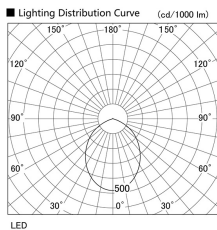

Item no. DD098-3060WW8540L

Series Name: Φ 150 Spark (Swallow Cone)

White Reflector

Installation	Recessed mount
Type	
Fixture wattage	30.3W
Beam angle	90 deg
Color Temp.	4000K
CRI	Ra>85
Luminous	3106 lm
Body	Die-cast aluminum alloy
Body finish	N/A
Trim finish	White
Reflector finish	White
IP Rate	IP20
Light source	COB module
Input Voltage	AC220~240V
Dimming Type	Non-Dimmable
Certificate	CE, CCC
Cut Hole	150mm

Height (Weight)	
65.3W	127 (1.4kg)
48.5W	127 (1.4kg)
44.3W	108 (1.2kg)
33.8W	108 (1.2kg)
30.3W	108 (1.2kg)
23.0W	78 (0.9kg)