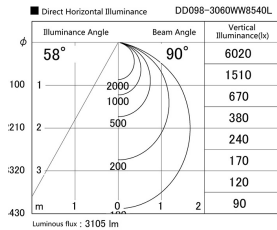

Item no. DD098-3060WW8540L

Series Name: Φ 150 Spark (Swallow Cone)

White Reflector

Installation	Recessed mount
Type	
Fixture wattage	30.3W
Beam angle	90 deg
Color Temp.	4000K
CRI	Ra>85
Luminous	3106 lm
Body	Die-cast aluminum alloy
Body finish	N/A
Trim finish	White
Reflector finish	White
IP Rate	IP20
Light source	COB module
Input Voltage	AC220~240V
Dimming Type	Non-Dimmable
Certificate	CE, CCC
Cut Hole	150mm

Height (Weight)	
65.3W	127 (1.4kg)
48.5W	127 (1.4kg)
44.3W	108 (1.2kg)
33.8W	108 (1.2kg)
30.3W	108 (1.2kg)
23.0W	78 (0.9kg)