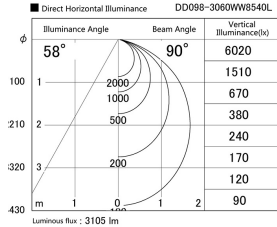

Item no. DD098-3060WW8540L

Series Name: Φ 150 Spark (Swallow Cone)

White Reflector

Installation	Recessed mount
Type	Φ 150 Spark (Swallow Cone)
Fixture wattage	30.3W
Beam angle	90 deg
Color Temp.	4000K
CRI	Ra>85
Luminous	3106 lm
Body	Die-cast aluminum alloy
Body finish	N/A
Trim finish	White
Reflector finish	White
IP Rate	IP20
Light source	COB module
Input Voltage	AC220~240V
Dimming Type	Non-Dimmable
Certificate	CE, CCC
Cut Hole	150mm

Height (Weight)	
65.3W	127 (1.4kg)
48.5W	127 (1.4kg)
44.3W	108 (1.2kg)
33.8W	108 (1.2kg)
30.3W	108 (1.2kg)
23.0W	78 (0.9kg)