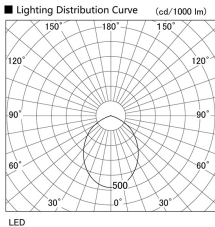

Item no. DD098-3060WW8540L

Series Name: Φ 150 Spark (Swallow Cone)

White Reflector

Installation	Recessed mount
Type	Φ 150 Spark (Swallow Cone)
Fixture wattage	30.3W
Beam angle	90 deg
Color Temp.	4000K
CRI	Ra>85
Luminous	3106 lm
Body	Die-cast aluminum alloy
Body finish	N/A
Trim finish	White
Reflector finish	White
IP Rate	IP20
Light source	COB module
Input Voltage	AC220~240V
Dimming Type	Non-Dimmable
Certificate	CE, CCC
Cut Hole	150mm

Height (Weight)	
65.3W	127 (1.4kg)
48.5W	127 (1.4kg)
44.3W	108 (1.2kg)
33.8W	108 (1.2kg)
30.3W	108 (1.2kg)
23.0W	78 (0.9kg)