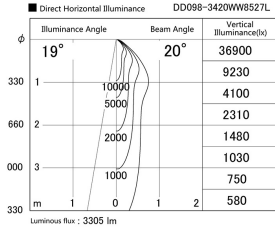

Item no. DD098-3420WW8527L

Series Name: Φ 150 Spark (Swallow Cone)

White Reflector

Installation	Recessed mount
Type	Φ 150 Spark (Swallow Cone)
Fixture wattage	33.8W
Beam angle	20 deg
Color Temp.	2700K
CRI	Ra>85
Luminous	3305 lm
Body	Die-cast aluminum alloy
Body finish	N/A
Trim finish	White
Reflector finish	White
IP Rate	IP20
Light source	COB module
Input Voltage	AC220~240V
Dimming Type	Non-Dimmable
Certificate	CE, CCC
Cut Hole	150mm

Height (Weight)	
65.3W	127 (1.4kg)
48.5W	127 (1.4kg)
44.3W	108 (1.2kg)
33.8W	108 (1.2kg)
30.3W	108 (1.2kg)
23.0W	78 (0.9kg)