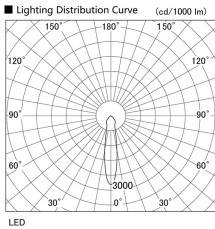

Item no. DD098-3420WW8527L

Series Name: Φ 150 Spark (Swallow Cone)

White Reflector

Installation	Recessed mount
Type	Φ 150 Spark (Swallow Cone)
Fixture wattage	33.8W
Beam angle	20 deg
Color Temp.	2700K
CRI	Ra>85
Luminous	3305 lm
Body	Die-cast aluminum alloy
Body finish	N/A
Trim finish	White
Reflector finish	White
IP Rate	IP20
Light source	COB module
Input Voltage	AC220~240V
Dimming Type	Non-Dimmable
Certificate	CE, CCC
Cut Hole	150mm

Height (Weight)	
65.3W	127 (1.4kg)
48.5W	127 (1.4kg)
44.3W	108 (1.2kg)
33.8W	108 (1.2kg)
30.3W	108 (1.2kg)
23.0W	78 (0.9kg)