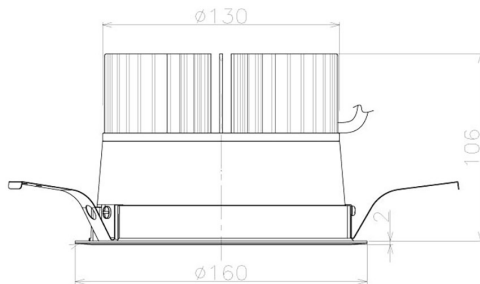

Item no. DD098-3420WW8527L

Series Name: Φ 150 Spark (Swallow Cone)

White Reflector

Installation	Recessed mount
Type	Φ 150 Spark (Swallow Cone)
Fixture wattage	33.8W
Beam angle	20 deg
Color Temp.	2700K
CRI	Ra>85
Luminous	3305 lm
Body	Die-cast aluminum alloy
Body finish	N/A
Trim finish	White
Reflector finish	White
IP Rate	IP20
Light source	COB module
Input Voltage	AC220~240V
Dimming Type	Non-Dimmable
Certificate	CE, CCC
Cut Hole	150mm

Height (Weight)	
65.3W	127 (1.4kg)
48.5W	127 (1.4kg)
44.3W	108 (1.2kg)
33.8W	108 (1.2kg)
30.3W	108 (1.2kg)
23.0W	78 (0.9kg)