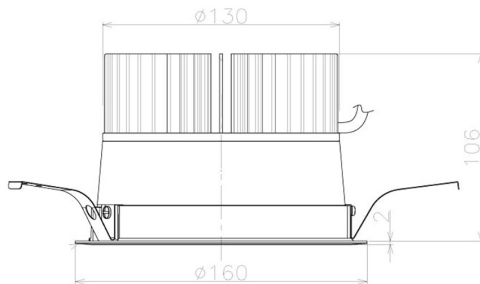

Item no. DD098-3420WW8530L

Series Name:  $\Phi$ 150 Spark (Swallow Cone)

White Reflector

Installation	Recessed mount
Type	$\Phi$ 150 Spark (Swallow Cone)
Fixture wattage	33.8W
Beam angle	20 deg
Color Temp.	3000K
CRI	Ra>85
Luminous	3443 lm
Body	Die-cast aluminum alloy
Body finish	N/A
Trim finish	White
Reflector finish	White
IP Rate	IP20
Light source	COB module
Input Voltage	AC220~240V
Dimming Type	Non-Dimmable
Certificate	CE, CCC
Cut Hole	150mm

Height (Weight)	
65.3W	127 (1.4kg)
48.5W	127 (1.4kg)
44.3W	108 (1.2kg)
33.8W	108 (1.2kg)
30.3W	108 (1.2kg)
23.0W	78 (0.9kg)