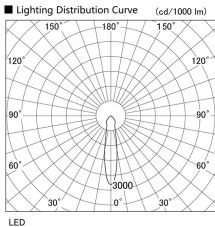

Item no. DD098-3420WW8530L

Series Name:  $\Phi$ 150 Spark (Swallow Cone)

White Reflector

Installation	Recessed mount
Type	$\Phi$ 150 Spark (Swallow Cone)
Fixture wattage	33.8W
Beam angle	20 deg
Color Temp.	3000K
CRI	Ra>85
Luminous	3443 lm
Body	Die-cast aluminum alloy
Body finish	N/A
Trim finish	White
Reflector finish	White
IP Rate	IP20
Light source	COB module
Input Voltage	AC220~240V
Dimming Type	Non-Dimmable
Certificate	CE, CCC
Cut Hole	150mm

Height (Weight)	
65.3W	127 (1.4kg)
48.5W	127 (1.4kg)
44.3W	108 (1.2kg)
33.8W	108 (1.2kg)
30.3W	108 (1.2kg)
23.0W	78 (0.9kg)