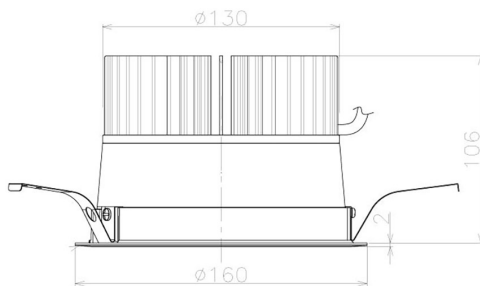

Item no. DD098-3420WW8530L

Series Name: Φ 150 Spark (Swallow Cone)

White Reflector

Installation	Recessed mount
Type	
Fixture wattage	33.8W
Beam angle	20 deg
Color Temp.	3000K
CRI	Ra>85
Luminous	3443 lm
Body	Die-cast aluminum alloy
Body finish	N/A
Trim finish	White
Reflector finish	White
IP Rate	IP20
Light source	COB module
Input Voltage	AC220~240V
Dimming Type	Non-Dimmable
Certificate	CE, CCC
Cut Hole	150mm

Height (Weight)	
65.3W	127 (1.4kg)
48.5W	127 (1.4kg)
44.3W	108 (1.2kg)
33.8W	108 (1.2kg)
30.3W	108 (1.2kg)
23.0W	78 (0.9kg)