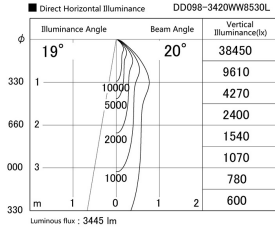

Item no. DD098-3420WW8530L

Series Name:  $\Phi$ 150 Spark (Swallow Cone)

White Reflector

Installation	Recessed mount
Type	$\Phi$ 150 Spark (Swallow Cone)
Fixture wattage	33.8W
Beam angle	20 deg
Color Temp.	3000K
CRI	Ra>85
Luminous	3443 lm
Body	Die-cast aluminum alloy
Body finish	N/A
Trim finish	White
Reflector finish	White
IP Rate	IP20
Light source	COB module
Input Voltage	AC220~240V
Dimming Type	Non-Dimmable
Certificate	CE, CCC
Cut Hole	150mm

Height (Weight)	
65.3W	127 (1.4kg)
48.5W	127 (1.4kg)
44.3W	108 (1.2kg)
33.8W	108 (1.2kg)
30.3W	108 (1.2kg)
23.0W	78 (0.9kg)