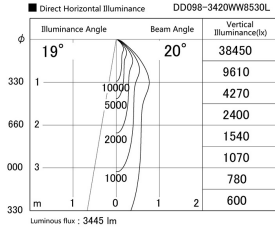

Item no. DD098-3420WW8530L

Series Name: Φ 150 Spark (Swallow Cone)

White Reflector

Installation	Recessed mount
Type	
Fixture wattage	33.8W
Beam angle	20 deg
Color Temp.	3000K
CRI	Ra>85
Luminous	3443 lm
Body	Die-cast aluminum alloy
Body finish	N/A
Trim finish	White
Reflector finish	White
IP Rate	IP20
Light source	COB module
Input Voltage	AC220~240V
Dimming Type	Non-Dimmable
Certificate	CE, CCC
Cut Hole	150mm

Height (Weight)	
65.3W	127 (1.4kg)
48.5W	127 (1.4kg)
44.3W	108 (1.2kg)
33.8W	108 (1.2kg)
30.3W	108 (1.2kg)
23.0W	78 (0.9kg)