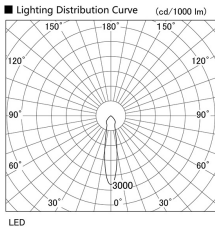

Item no. DD098-3420WW8530L

Series Name: Φ 150 Spark (Swallow Cone)

White Reflector

Installation	Recessed mount
Type	
Fixture wattage	33.8W
Beam angle	20 deg
Color Temp.	3000K
CRI	Ra>85
Luminous	3443 lm
Body	Die-cast aluminum alloy
Body finish	N/A
Trim finish	White
Reflector finish	White
IP Rate	IP20
Light source	COB module
Input Voltage	AC220~240V
Dimming Type	Non-Dimmable
Certificate	CE, CCC
Cut Hole	150mm

Height (Weight)	
65.3W	127 (1.4kg)
48.5W	127 (1.4kg)
44.3W	108 (1.2kg)
33.8W	108 (1.2kg)
30.3W	108 (1.2kg)
23.0W	78 (0.9kg)