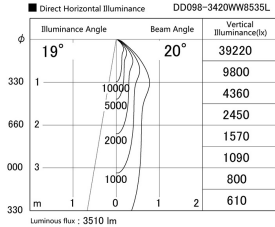

Item no. DD098-3420WW8535L

Series Name:  $\Phi$ 150 Spark (Swallow Cone)

White Reflector

Installation	Recessed mount
Type	$\Phi$ 150 Spark (Swallow Cone)
Fixture wattage	33.8W
Beam angle	20 deg
Color Temp.	3500K
CRI	Ra>85
Luminous	3512 lm
Body	Die-cast aluminum alloy
Body finish	N/A
Trim finish	White
Reflector finish	White
IP Rate	IP20
Light source	COB module
Input Voltage	AC220~240V
Dimming Type	Non-Dimmable
Certificate	CE, CCC
Cut Hole	150mm

Height (Weight)	
65.3W	127 (1.4kg)
48.5W	127 (1.4kg)
44.3W	108 (1.2kg)
33.8W	108 (1.2kg)
30.3W	108 (1.2kg)
23.0W	78 (0.9kg)