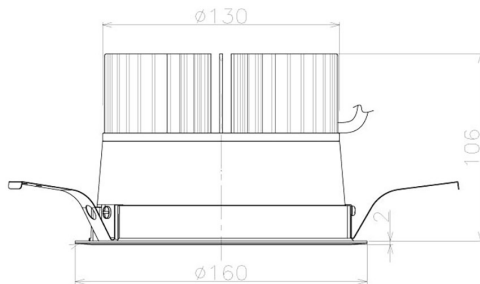

Item no. DD098-3420WW8535L

Series Name:  $\Phi$ 150 Spark (Swallow Cone)

White Reflector

Installation	Recessed mount
Type	$\Phi$ 150 Spark (Swallow Cone)
Fixture wattage	33.8W
Beam angle	20 deg
Color Temp.	3500K
CRI	Ra>85
Luminous	3512 lm
Body	Die-cast aluminum alloy
Body finish	N/A
Trim finish	White
Reflector finish	White
IP Rate	IP20
Light source	COB module
Input Voltage	AC220~240V
Dimming Type	Non-Dimmable
Certificate	CE, CCC
Cut Hole	150mm

Height (Weight)	
65.3W	127 (1.4kg)
48.5W	127 (1.4kg)
44.3W	108 (1.2kg)
33.8W	108 (1.2kg)
30.3W	108 (1.2kg)
23.0W	78 (0.9kg)