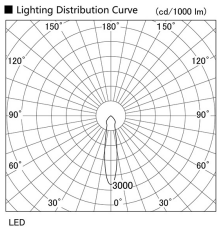

Item no. DD098-3420WW8535L

Series Name:  $\Phi$ 150 Spark (Swallow Cone)

White Reflector

Installation	Recessed mount
Type	$\Phi$ 150 Spark (Swallow Cone)
Fixture wattage	33.8W
Beam angle	20 deg
Color Temp.	3500K
CRI	Ra>85
Luminous	3512 lm
Body	Die-cast aluminum alloy
Body finish	N/A
Trim finish	White
Reflector finish	White
IP Rate	IP20
Light source	COB module
Input Voltage	AC220~240V
Dimming Type	Non-Dimmable
Certificate	CE, CCC
Cut Hole	150mm

Height (Weight)	
65.3W	127 (1.4kg)
48.5W	127 (1.4kg)
44.3W	108 (1.2kg)
33.8W	108 (1.2kg)
30.3W	108 (1.2kg)
23.0W	78 (0.9kg)