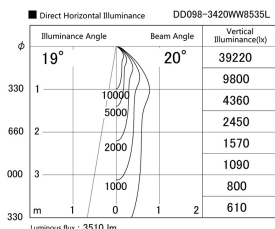

Item no. DD098-3420WW8535L

Series Name: Φ 150 Spark (Swallow Cone)

White Reflector

Installation	Recessed mount
Type	
Fixture wattage	33.8W
Beam angle	20 deg
Color Temp.	3500K
CRI	Ra>85
Luminous	3512 lm
Body	Die-cast aluminum alloy
Body finish	N/A
Trim finish	White
Reflector finish	White
IP Rate	IP20
Light source	COB module
Input Voltage	AC220~240V
Dimming Type	Non-Dimmable
Certificate	CE, CCC
Cut Hole	150mm

Height (Weight)	
65.3W	127 (1.4kg)
48.5W	127 (1.4kg)
44.3W	108 (1.2kg)
33.8W	108 (1.2kg)
30.3W	108 (1.2kg)
23.0W	78 (0.9kg)