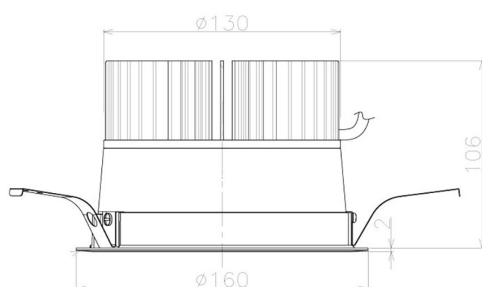

Item no. DD098-3420WW8535L

Series Name: Φ 150 Spark (Swallow Cone)

White Reflector

Installation	Recessed mount
Type	
Fixture wattage	33.8W
Beam angle	20 deg
Color Temp.	3500K
CRI	Ra>85
Luminous	3512 lm
Body	Die-cast aluminum alloy
Body finish	N/A
Trim finish	White
Reflector finish	White
IP Rate	IP20
Light source	COB module
Input Voltage	AC220~240V
Dimming Type	Non-Dimmable
Certificate	CE, CCC
Cut Hole	150mm

Height (Weight)	
65.3W	127 (1.4kg)
48.5W	127 (1.4kg)
44.3W	108 (1.2kg)
33.8W	108 (1.2kg)
30.3W	108 (1.2kg)
23.0W	78 (0.9kg)