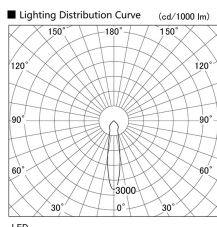

Item no. DD098-3420WW8535L

Series Name: Φ 150 Spark (Swallow Cone)

White Reflector

Installation	Recessed mount
Type	
Fixture wattage	33.8W
Beam angle	20 deg
Color Temp.	3500K
CRI	Ra>85
Luminous	3512 lm
Body	Die-cast aluminum alloy
Body finish	N/A
Trim finish	White
Reflector finish	White
IP Rate	IP20
Light source	COB module
Input Voltage	AC220~240V
Dimming Type	Non-Dimmable
Certificate	CE, CCC
Cut Hole	150mm

Height (Weight)	
65.3W	127 (1.4kg)
48.5W	127 (1.4kg)
44.3W	108 (1.2kg)
33.8W	108 (1.2kg)
30.3W	108 (1.2kg)
23.0W	78 (0.9kg)