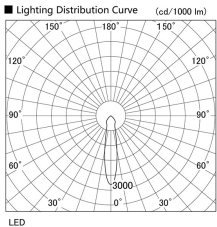

Item no. DD098-3420WW8540L

Series Name: Φ 150 Spark (Swallow Cone)

White Reflector

Installation	Recessed mount
Type	
Fixture wattage	33.8W
Beam angle	20 deg
Color Temp.	4000K
CRI	Ra>85
Luminous	3546 lm
Body	Die-cast aluminum alloy
Body finish	N/A
Trim finish	White
Reflector finish	White
IP Rate	IP20
Light source	COB module
Input Voltage	AC220~240V
Dimming Type	Non-Dimmable
Certificate	CE, CCC
Cut Hole	150mm

Height (Weight)	
65.3W	127 (1.4kg)
48.5W	127 (1.4kg)
44.3W	108 (1.2kg)
33.8W	108 (1.2kg)
30.3W	108 (1.2kg)
23.0W	78 (0.9kg)