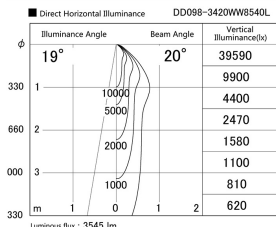

Item no. DD098-3420WW8540L

Series Name: Φ 150 Spark (Swallow Cone)

White Reflector

Installation	Recessed mount
Type	Φ 150 Spark (Swallow Cone)
Fixture wattage	33.8W
Beam angle	20 deg
Color Temp.	4000K
CRI	Ra>85
Luminous	3546 lm
Body	Die-cast aluminum alloy
Body finish	N/A
Trim finish	White
Reflector finish	White
IP Rate	IP20
Light source	COB module
Input Voltage	AC220~240V
Dimming Type	Non-Dimmable
Certificate	CE, CCC
Cut Hole	150mm

Height (Weight)	
65.3W	127 (1.4kg)
48.5W	127 (1.4kg)
44.3W	108 (1.2kg)
33.8W	108 (1.2kg)
30.3W	108 (1.2kg)
23.0W	78 (0.9kg)