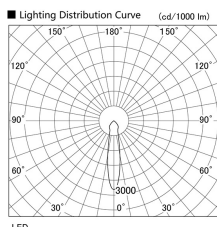

Item no. DD098-3420WW8540L

Series Name: Φ 150 Spark (Swallow Cone)

White Reflector

Installation	Recessed mount
Type	Φ 150 Spark (Swallow Cone)
Fixture wattage	33.8W
Beam angle	20 deg
Color Temp.	4000K
CRI	Ra>85
Luminous	3546 lm
Body	Die-cast aluminum alloy
Body finish	N/A
Trim finish	White
Reflector finish	White
IP Rate	IP20
Light source	COB module
Input Voltage	AC220~240V
Dimming Type	Non-Dimmable
Certificate	CE, CCC
Cut Hole	150mm

Height (Weight)	
65.3W	127 (1.4kg)
48.5W	127 (1.4kg)
44.3W	108 (1.2kg)
33.8W	108 (1.2kg)
30.3W	108 (1.2kg)
23.0W	78 (0.9kg)