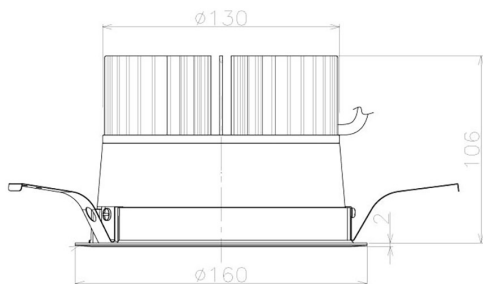

Item no. DD098-3420WW8540L

Series Name: Φ 150 Spark (Swallow Cone)

White Reflector

Installation	Recessed mount
Type	Φ 150 Spark (Swallow Cone)
Fixture wattage	33.8W
Beam angle	20 deg
Color Temp.	4000K
CRI	Ra>85
Luminous	3546 lm
Body	Die-cast aluminum alloy
Body finish	N/A
Trim finish	White
Reflector finish	White
IP Rate	IP20
Light source	COB module
Input Voltage	AC220~240V
Dimming Type	Non-Dimmable
Certificate	CE, CCC
Cut Hole	150mm

Height (Weight)	
65.3W	127 (1.4kg)
48.5W	127 (1.4kg)
44.3W	108 (1.2kg)
33.8W	108 (1.2kg)
30.3W	108 (1.2kg)
23.0W	78 (0.9kg)