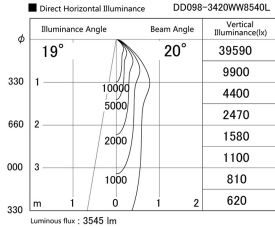

Item no. DD098-3420WW8540L

Series Name: Φ 150 Spark (Swallow Cone)

White Reflector

Installation	Recessed mount
Type	
Fixture wattage	33.8W
Beam angle	20 deg
Color Temp.	4000K
CRI	Ra>85
Luminous	3546 lm
Body	Die-cast aluminum alloy
Body finish	N/A
Trim finish	White
Reflector finish	White
IP Rate	IP20
Light source	COB module
Input Voltage	AC220~240V
Dimming Type	Non-Dimmable
Certificate	CE, CCC
Cut Hole	150mm

Height (Weight)	
65.3W	127 (1.4kg)
48.5W	127 (1.4kg)
44.3W	108 (1.2kg)
33.8W	108 (1.2kg)
30.3W	108 (1.2kg)
23.0W	78 (0.9kg)