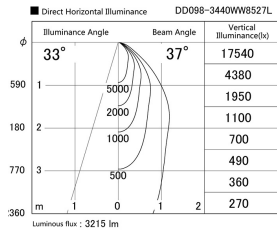

Item no. DD098-3440WW8527L

Series Name:  $\Phi$ 150 Spark (Swallow Cone)

White Reflector

Installation	Recessed mount
Type	
Fixture wattage	33.8W
Beam angle	37 deg
Color Temp.	2700K
CRI	Ra>85
Luminous	3215 lm
Body	Die-cast aluminum alloy
Body finish	N/A
Trim finish	White
Reflector finish	White
IP Rate	IP20
Light source	COB module
Input Voltage	AC220~240V
Dimming Type	Non-Dimmable
Certificate	CE, CCC
Cut Hole	150mm

Height (Weight)	
65.3W	127 (1.4kg)
48.5W	127 (1.4kg)
44.3W	108 (1.2kg)
33.8W	108 (1.2kg)
30.3W	108 (1.2kg)
23.0W	78 (0.9kg)