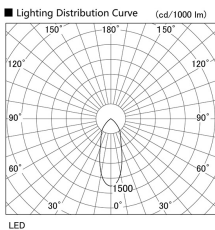

Item no. DD098-3440WW8527L

Series Name:  $\Phi$ 150 Spark (Swallow Cone)

White Reflector

Installation	Recessed mount
Type	
Fixture wattage	33.8W
Beam angle	37 deg
Color Temp.	2700K
CRI	Ra>85
Luminous	3215 lm
Body	Die-cast aluminum alloy
Body finish	N/A
Trim finish	White
Reflector finish	White
IP Rate	IP20
Light source	COB module
Input Voltage	AC220~240V
Dimming Type	Non-Dimmable
Certificate	CE, CCC
Cut Hole	150mm

Height (Weight)	
65.3W	127 (1.4kg)
48.5W	127 (1.4kg)
44.3W	108 (1.2kg)
33.8W	108 (1.2kg)
30.3W	108 (1.2kg)
23.0W	78 (0.9kg)