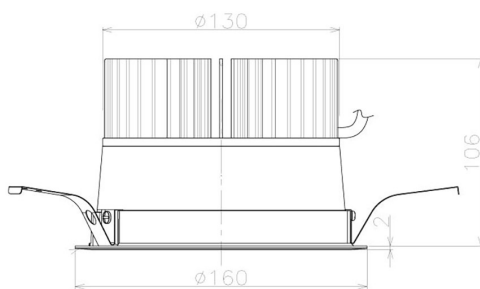

Item no. DD098-3440WW8527L

Series Name:  $\Phi$ 150 Spark (Swallow Cone)

White Reflector

Installation	Recessed mount
Type	
Fixture wattage	33.8W
Beam angle	37 deg
Color Temp.	2700K
CRI	Ra>85
Luminous	3215 lm
Body	Die-cast aluminum alloy
Body finish	N/A
Trim finish	White
Reflector finish	White
IP Rate	IP20
Light source	COB module
Input Voltage	AC220~240V
Dimming Type	Non-Dimmable
Certificate	CE, CCC
Cut Hole	150mm

Height (Weight)	
65.3W	127 (1.4kg)
48.5W	127 (1.4kg)
44.3W	108 (1.2kg)
33.8W	108 (1.2kg)
30.3W	108 (1.2kg)
23.0W	78 (0.9kg)