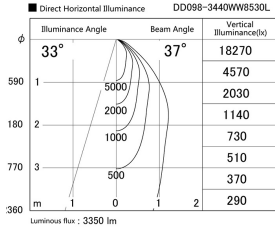

Item no. DD098-3440WW8530L

Series Name: Φ 150 Spark (Swallow Cone)

White Reflector

Installation	Recessed mount
Type	
Fixture wattage	33.8W
Beam angle	37 deg
Color Temp.	3000K
CRI	Ra>85
Luminous	3349 lm
Body	Die-cast aluminum alloy
Body finish	N/A
Trim finish	White
Reflector finish	White
IP Rate	IP20
Light source	COB module
Input Voltage	AC220~240V
Dimming Type	Non-Dimmable
Certificate	CE, CCC
Cut Hole	150mm

Height (Weight)	
65.3W	127 (1.4kg)
48.5W	127 (1.4kg)
44.3W	108 (1.2kg)
33.8W	108 (1.2kg)
30.3W	108 (1.2kg)
23.0W	78 (0.9kg)