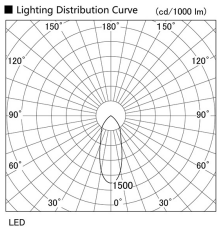

Item no. DD098-3440WW8530L

Series Name: Φ 150 Spark (Swallow Cone)

White Reflector

Installation	Recessed mount
Type	
Fixture wattage	33.8W
Beam angle	37 deg
Color Temp.	3000K
CRI	Ra>85
Luminous	3349 lm
Body	Die-cast aluminum alloy
Body finish	N/A
Trim finish	White
Reflector finish	White
IP Rate	IP20
Light source	COB module
Input Voltage	AC220~240V
Dimming Type	Non-Dimmable
Certificate	CE, CCC
Cut Hole	150mm

Height (Weight)	
65.3W	127 (1.4kg)
48.5W	127 (1.4kg)
44.3W	108 (1.2kg)
33.8W	108 (1.2kg)
30.3W	108 (1.2kg)
23.0W	78 (0.9kg)