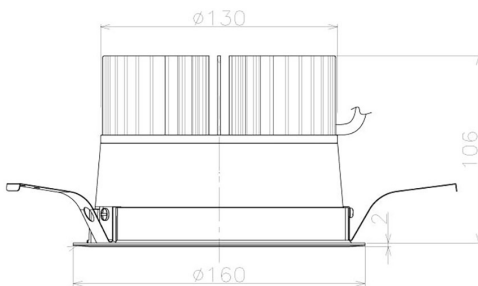

Item no. DD098-3440WW8530L

Series Name: Φ 150 Spark (Swallow Cone)

White Reflector

Installation	Recessed mount
Type	
Fixture wattage	33.8W
Beam angle	37 deg
Color Temp.	3000K
CRI	Ra>85
Luminous	3349 lm
Body	Die-cast aluminum alloy
Body finish	N/A
Trim finish	White
Reflector finish	White
IP Rate	IP20
Light source	COB module
Input Voltage	AC220~240V
Dimming Type	Non-Dimmable
Certificate	CE, CCC
Cut Hole	150mm

Height (Weight)	
65.3W	127 (1.4kg)
48.5W	127 (1.4kg)
44.3W	108 (1.2kg)
33.8W	108 (1.2kg)
30.3W	108 (1.2kg)
23.0W	78 (0.9kg)