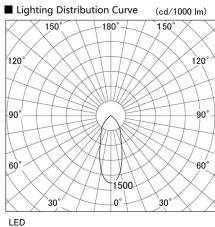

Item no. DD098-3440WW8535L

Series Name: Φ 150 Spark (Swallow Cone)

White Reflector

| | |
|------------------|-------------------------|
| Installation | Recessed mount |
| Type | |
| Fixture wattage | 33.8W |
| Beam angle | 37 deg |
| Color Temp. | 3500K |
| CRI | Ra>85 |
| Luminous | 3416 lm |
| Body | Die-cast aluminum alloy |
| Body finish | N/A |
| Trim finish | White |
| Reflector finish | White |
| IP Rate | IP20 |
| Light source | COB module |
| Input Voltage | AC220~240V |
| Dimming Type | Non-Dimmable |
| Certificate | CE, CCC |
| Cut Hole | 150mm |

| Height (Weight) | |
|-----------------|-------------|
| 65.3W | 127 (1.4kg) |
| 48.5W | 127 (1.4kg) |
| 44.3W | 108 (1.2kg) |
| 33.8W | 108 (1.2kg) |
| 30.3W | 108 (1.2kg) |
| 23.0W | 78 (0.9kg) |