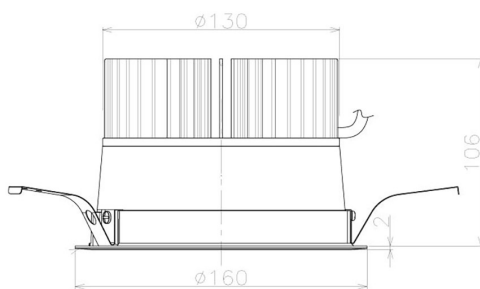

Item no. DD098-3440WW8535L

Series Name: Φ 150 Spark (Swallow Cone)

White Reflector

| | |
|------------------|-------------------------|
| Installation | Recessed mount |
| Type | |
| Fixture wattage | 33.8W |
| Beam angle | 37 deg |
| Color Temp. | 3500K |
| CRI | Ra>85 |
| Luminous | 3416 lm |
| Body | Die-cast aluminum alloy |
| Body finish | N/A |
| Trim finish | White |
| Reflector finish | White |
| IP Rate | IP20 |
| Light source | COB module |
| Input Voltage | AC220~240V |
| Dimming Type | Non-Dimmable |
| Certificate | CE, CCC |
| Cut Hole | 150mm |

| Height (Weight) | |
|-----------------|-------------|
| 65.3W | 127 (1.4kg) |
| 48.5W | 127 (1.4kg) |
| 44.3W | 108 (1.2kg) |
| 33.8W | 108 (1.2kg) |
| 30.3W | 108 (1.2kg) |
| 23.0W | 78 (0.9kg) |