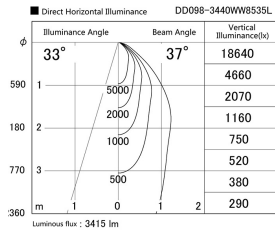

Item no. DD098-3440WW8535L

Series Name: Φ 150 Spark (Swallow Cone)

White Reflector

| | |
|------------------|-------------------------|
| Installation | Recessed mount |
| Type | |
| Fixture wattage | 33.8W |
| Beam angle | 37 deg |
| Color Temp. | 3500K |
| CRI | Ra>85 |
| Luminous | 3416 lm |
| Body | Die-cast aluminum alloy |
| Body finish | N/A |
| Trim finish | White |
| Reflector finish | White |
| IP Rate | IP20 |
| Light source | COB module |
| Input Voltage | AC220~240V |
| Dimming Type | Non-Dimmable |
| Certificate | CE, CCC |
| Cut Hole | 150mm |

| Height (Weight) | |
|-----------------|-------------|
| 65.3W | 127 (1.4kg) |
| 48.5W | 127 (1.4kg) |
| 44.3W | 108 (1.2kg) |
| 33.8W | 108 (1.2kg) |
| 30.3W | 108 (1.2kg) |
| 23.0W | 78 (0.9kg) |