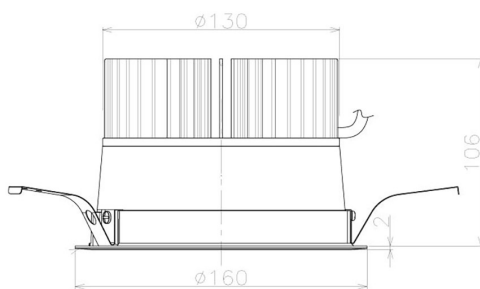

Item no. DD098-3440WW8540L

Series Name: Φ 150 Spark (Swallow Cone)

White Reflector

Installation	Recessed mount
Type	
Fixture wattage	33.8W
Beam angle	37 deg
Color Temp.	4000K
CRI	Ra>85
Luminous	3449 lm
Body	Die-cast aluminum alloy
Body finish	N/A
Trim finish	White
Reflector finish	White
IP Rate	IP20
Light source	COB module
Input Voltage	AC220~240V
Dimming Type	Non-Dimmable
Certificate	CE, CCC
Cut Hole	150mm

Height (Weight)	
65.3W	127 (1.4kg)
48.5W	127 (1.4kg)
44.3W	108 (1.2kg)
33.8W	108 (1.2kg)
30.3W	108 (1.2kg)
23.0W	78 (0.9kg)