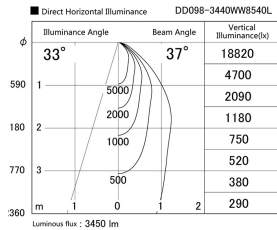

Item no. DD098-3440WW8540L

Series Name: Φ 150 Spark (Swallow Cone)

White Reflector

Installation	Recessed mount
Type	
Fixture wattage	33.8W
Beam angle	37 deg
Color Temp.	4000K
CRI	Ra>85
Luminous	3449 lm
Body	Die-cast aluminum alloy
Body finish	N/A
Trim finish	White
Reflector finish	White
IP Rate	IP20
Light source	COB module
Input Voltage	AC220~240V
Dimming Type	Non-Dimmable
Certificate	CE, CCC
Cut Hole	150mm

Height (Weight)	
65.3W	127 (1.4kg)
48.5W	127 (1.4kg)
44.3W	108 (1.2kg)
33.8W	108 (1.2kg)
30.3W	108 (1.2kg)
23.0W	78 (0.9kg)