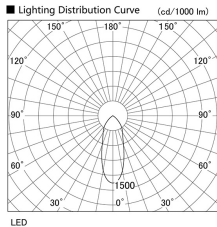

Item no. DD098-3440WW8540L

Series Name: Φ 150 Spark (Swallow Cone)

White Reflector

Installation	Recessed mount
Type	Φ 150 Spark (Swallow Cone)
Fixture wattage	33.8W
Beam angle	37 deg
Color Temp.	4000K
CRI	Ra>85
Luminous	3449 lm
Body	Die-cast aluminum alloy
Body finish	N/A
Trim finish	White
Reflector finish	White
IP Rate	IP20
Light source	COB module
Input Voltage	AC220~240V
Dimming Type	Non-Dimmable
Certificate	CE, CCC
Cut Hole	150mm

Height (Weight)	
65.3W	127 (1.4kg)
48.5W	127 (1.4kg)
44.3W	108 (1.2kg)
33.8W	108 (1.2kg)
30.3W	108 (1.2kg)
23.0W	78 (0.9kg)