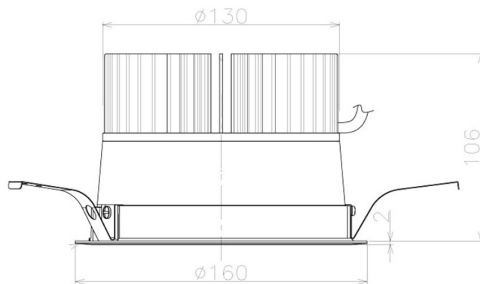

Item no. DD098-3440WW8540L

Series Name: Φ 150 Spark (Swallow Cone)

White Reflector

Installation	Recessed mount
Type	Φ 150 Spark (Swallow Cone)
Fixture wattage	33.8W
Beam angle	37 deg
Color Temp.	4000K
CRI	Ra>85
Luminous	3449 lm
Body	Die-cast aluminum alloy
Body finish	N/A
Trim finish	White
Reflector finish	White
IP Rate	IP20
Light source	COB module
Input Voltage	AC220~240V
Dimming Type	Non-Dimmable
Certificate	CE, CCC
Cut Hole	150mm

Height (Weight)	
65.3W	127 (1.4kg)
48.5W	127 (1.4kg)
44.3W	108 (1.2kg)
33.8W	108 (1.2kg)
30.3W	108 (1.2kg)
23.0W	78 (0.9kg)