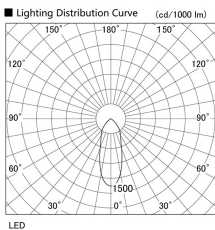

Item no. DD098-3440WW8540L

Series Name: Φ 150 Spark (Swallow Cone)

White Reflector

Installation	Recessed mount
Type	
Fixture wattage	33.8W
Beam angle	37 deg
Color Temp.	4000K
CRI	Ra>85
Luminous	3449 lm
Body	Die-cast aluminum alloy
Body finish	N/A
Trim finish	White
Reflector finish	White
IP Rate	IP20
Light source	COB module
Input Voltage	AC220~240V
Dimming Type	Non-Dimmable
Certificate	CE, CCC
Cut Hole	150mm

Height (Weight)	
65.3W	127 (1.4kg)
48.5W	127 (1.4kg)
44.3W	108 (1.2kg)
33.8W	108 (1.2kg)
30.3W	108 (1.2kg)
23.0W	78 (0.9kg)