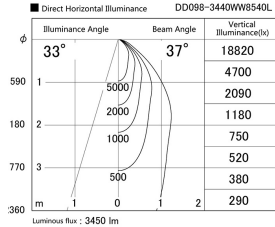

Item no. DD098-3440WW8540L

Series Name: Φ 150 Spark (Swallow Cone)

White Reflector

Installation	Recessed mount
Type	Φ 150 Spark (Swallow Cone)
Fixture wattage	33.8W
Beam angle	37 deg
Color Temp.	4000K
CRI	Ra>85
Luminous	3449 lm
Body	Die-cast aluminum alloy
Body finish	N/A
Trim finish	White
Reflector finish	White
IP Rate	IP20
Light source	COB module
Input Voltage	AC220~240V
Dimming Type	Non-Dimmable
Certificate	CE, CCC
Cut Hole	150mm

Height (Weight)	
65.3W	127 (1.4kg)
48.5W	127 (1.4kg)
44.3W	108 (1.2kg)
33.8W	108 (1.2kg)
30.3W	108 (1.2kg)
23.0W	78 (0.9kg)