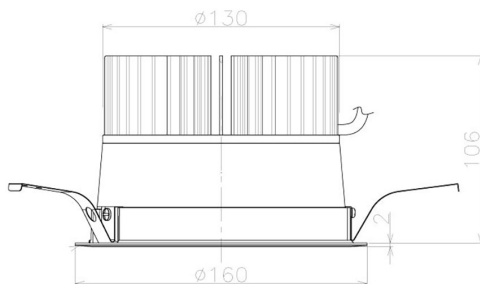

Item no. DD098-3460WW8527L

Series Name: Φ 150 Spark (Swallow Cone)

White Reflector

Installation	Recessed mount
Type	Φ 150 Spark (Swallow Cone)
Fixture wattage	33.8W
Beam angle	90 deg
Color Temp.	2700K
CRI	Ra>85
Luminous	3191 lm
Body	Die-cast aluminum alloy
Body finish	N/A
Trim finish	White
Reflector finish	White
IP Rate	IP20
Light source	COB module
Input Voltage	AC220~240V
Dimming Type	Non-Dimmable
Certificate	CE, CCC
Cut Hole	150mm

Height (Weight)	
65.3W	127 (1.4kg)
48.5W	127 (1.4kg)
44.3W	108 (1.2kg)
33.8W	108 (1.2kg)
30.3W	108 (1.2kg)
23.0W	78 (0.9kg)