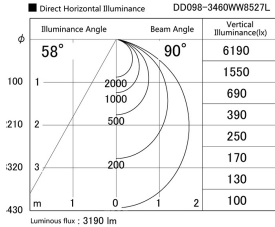

Item no. DD098-3460WW8527L

Series Name: Φ 150 Spark (Swallow Cone)

White Reflector

Installation	Recessed mount
Type	Φ 150 Spark (Swallow Cone)
Fixture wattage	33.8W
Beam angle	90 deg
Color Temp.	2700K
CRI	Ra>85
Luminous	3191 lm
Body	Die-cast aluminum alloy
Body finish	N/A
Trim finish	White
Reflector finish	White
IP Rate	IP20
Light source	COB module
Input Voltage	AC220~240V
Dimming Type	Non-Dimmable
Certificate	CE, CCC
Cut Hole	150mm

Height (Weight)	
65.3W	127 (1.4kg)
48.5W	127 (1.4kg)
44.3W	108 (1.2kg)
33.8W	108 (1.2kg)
30.3W	108 (1.2kg)
23.0W	78 (0.9kg)