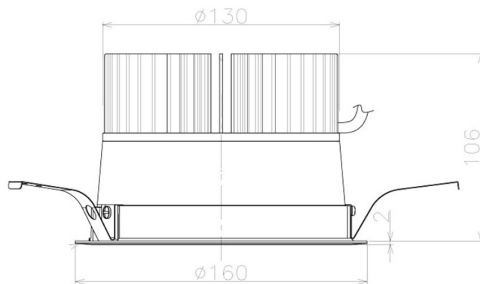

Item no. DD098-3460WW8527L

Series Name: Φ 150 Spark (Swallow Cone)

White Reflector

Installation	Recessed mount
Type	Φ 150 Spark (Swallow Cone)
Fixture wattage	33.8W
Beam angle	90 deg
Color Temp.	2700K
CRI	Ra>85
Luminous	3191 lm
Body	Die-cast aluminum alloy
Body finish	N/A
Trim finish	White
Reflector finish	White
IP Rate	IP20
Light source	COB module
Input Voltage	AC220~240V
Dimming Type	Non-Dimmable
Certificate	CE, CCC
Cut Hole	150mm

Height (Weight)	
65.3W	127 (1.4kg)
48.5W	127 (1.4kg)
44.3W	108 (1.2kg)
33.8W	108 (1.2kg)
30.3W	108 (1.2kg)
23.0W	78 (0.9kg)