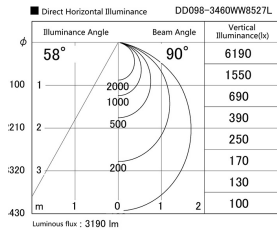

Item no. DD098-3460WW8527L

Series Name: Φ 150 Spark (Swallow Cone)

White Reflector

Installation	Recessed mount
Type	Φ 150 Spark (Swallow Cone)
Fixture wattage	33.8W
Beam angle	90 deg
Color Temp.	2700K
CRI	Ra>85
Luminous	3191 lm
Body	Die-cast aluminum alloy
Body finish	N/A
Trim finish	White
Reflector finish	White
IP Rate	IP20
Light source	COB module
Input Voltage	AC220~240V
Dimming Type	Non-Dimmable
Certificate	CE, CCC
Cut Hole	150mm

Height (Weight)	
65.3W	127 (1.4kg)
48.5W	127 (1.4kg)
44.3W	108 (1.2kg)
33.8W	108 (1.2kg)
30.3W	108 (1.2kg)
23.0W	78 (0.9kg)