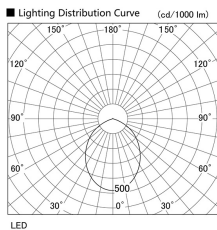

Item no. DD098-3460WW8527L

Series Name: Φ 150 Spark (Swallow Cone)

White Reflector

Installation	Recessed mount
Type	Φ 150 Spark (Swallow Cone)
Fixture wattage	33.8W
Beam angle	90 deg
Color Temp.	2700K
CRI	Ra>85
Luminous	3191 lm
Body	Die-cast aluminum alloy
Body finish	N/A
Trim finish	White
Reflector finish	White
IP Rate	IP20
Light source	COB module
Input Voltage	AC220~240V
Dimming Type	Non-Dimmable
Certificate	CE, CCC
Cut Hole	150mm

Height (Weight)	
65.3W	127 (1.4kg)
48.5W	127 (1.4kg)
44.3W	108 (1.2kg)
33.8W	108 (1.2kg)
30.3W	108 (1.2kg)
23.0W	78 (0.9kg)