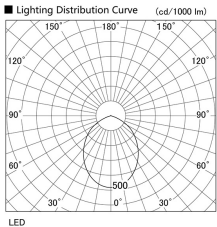

Item no. DD098-3460WW8527L

Series Name: Φ 150 Spark (Swallow Cone)

White Reflector

Installation	Recessed mount
Type	Φ 150 Spark (Swallow Cone)
Fixture wattage	33.8W
Beam angle	90 deg
Color Temp.	2700K
CRI	Ra>85
Luminous	3191 lm
Body	Die-cast aluminum alloy
Body finish	N/A
Trim finish	White
Reflector finish	White
IP Rate	IP20
Light source	COB module
Input Voltage	AC220~240V
Dimming Type	Non-Dimmable
Certificate	CE, CCC
Cut Hole	150mm

Height (Weight)	
65.3W	127 (1.4kg)
48.5W	127 (1.4kg)
44.3W	108 (1.2kg)
33.8W	108 (1.2kg)
30.3W	108 (1.2kg)
23.0W	78 (0.9kg)