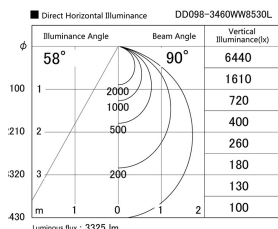

Item no. DD098-3460WW8530L

Series Name: Φ 150 Spark (Swallow Cone)

White Reflector

Installation	Recessed mount
Type	
Fixture wattage	33.8W
Beam angle	90 deg
Color Temp.	3000K
CRI	Ra>85
Luminous	3324 lm
Body	Die-cast aluminum alloy
Body finish	N/A
Trim finish	White
Reflector finish	White
IP Rate	IP20
Light source	COB module
Input Voltage	AC220~240V
Dimming Type	Non-Dimmable
Certificate	CE, CCC
Cut Hole	150mm

Height (Weight)	
65.3W	127 (1.4kg)
48.5W	127 (1.4kg)
44.3W	108 (1.2kg)
33.8W	108 (1.2kg)
30.3W	108 (1.2kg)
23.0W	78 (0.9kg)