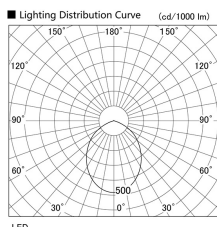

Item no. DD098-3460WW8530L

Series Name: Φ 150 Spark (Swallow Cone)

White Reflector

Installation	Recessed mount
Type	
Fixture wattage	33.8W
Beam angle	90 deg
Color Temp.	3000K
CRI	Ra>85
Luminous	3324 lm
Body	Die-cast aluminum alloy
Body finish	N/A
Trim finish	White
Reflector finish	White
IP Rate	IP20
Light source	COB module
Input Voltage	AC220~240V
Dimming Type	Non-Dimmable
Certificate	CE, CCC
Cut Hole	150mm

Height (Weight)	
65.3W	127 (1.4kg)
48.5W	127 (1.4kg)
44.3W	108 (1.2kg)
33.8W	108 (1.2kg)
30.3W	108 (1.2kg)
23.0W	78 (0.9kg)