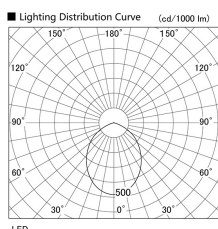

Item no. DD098-3460WW8530L

Series Name:  $\Phi$ 150 Spark (Swallow Cone)

White Reflector

Installation	Recessed mount
Type	$\Phi$ 150 Spark (Swallow Cone)
Fixture wattage	33.8W
Beam angle	90 deg
Color Temp.	3000K
CRI	Ra>85
Luminous	3324 lm
Body	Die-cast aluminum alloy
Body finish	N/A
Trim finish	White
Reflector finish	White
IP Rate	IP20
Light source	COB module
Input Voltage	AC220~240V
Dimming Type	Non-Dimmable
Certificate	CE, CCC
Cut Hole	150mm

Height (Weight)	
65.3W	127 (1.4kg)
48.5W	127 (1.4kg)
44.3W	108 (1.2kg)
33.8W	108 (1.2kg)
30.3W	108 (1.2kg)
23.0W	78 (0.9kg)