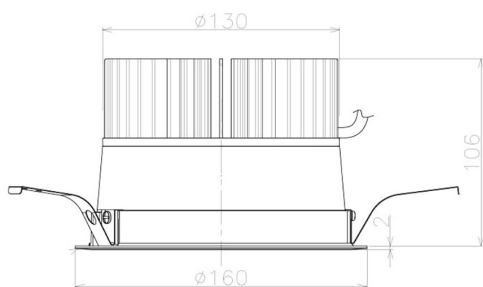

Item no. DD098-3460WW8530L

Series Name:  $\Phi$ 150 Spark (Swallow Cone)

White Reflector

Installation	Recessed mount
Type	$\Phi$ 150 Spark (Swallow Cone)
Fixture wattage	33.8W
Beam angle	90 deg
Color Temp.	3000K
CRI	Ra>85
Luminous	3324 lm
Body	Die-cast aluminum alloy
Body finish	N/A
Trim finish	White
Reflector finish	White
IP Rate	IP20
Light source	COB module
Input Voltage	AC220~240V
Dimming Type	Non-Dimmable
Certificate	CE, CCC
Cut Hole	150mm

Height (Weight)	
65.3W	127 (1.4kg)
48.5W	127 (1.4kg)
44.3W	108 (1.2kg)
33.8W	108 (1.2kg)
30.3W	108 (1.2kg)
23.0W	78 (0.9kg)