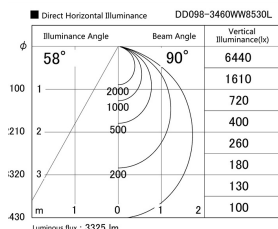

Item no. DD098-3460WW8530L

Series Name:  $\Phi$ 150 Spark (Swallow Cone)

White Reflector

Installation	Recessed mount
Type	$\Phi$ 150 Spark (Swallow Cone)
Fixture wattage	33.8W
Beam angle	90 deg
Color Temp.	3000K
CRI	Ra>85
Luminous	3324 lm
Body	Die-cast aluminum alloy
Body finish	N/A
Trim finish	White
Reflector finish	White
IP Rate	IP20
Light source	COB module
Input Voltage	AC220~240V
Dimming Type	Non-Dimmable
Certificate	CE, CCC
Cut Hole	150mm

Height (Weight)	
65.3W	127 (1.4kg)
48.5W	127 (1.4kg)
44.3W	108 (1.2kg)
33.8W	108 (1.2kg)
30.3W	108 (1.2kg)
23.0W	78 (0.9kg)