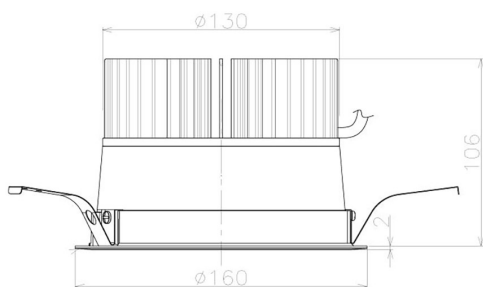

Item no. DD098-3460WW8530L

Series Name: Φ 150 Spark (Swallow Cone)

White Reflector

Installation	Recessed mount
Type	
Fixture wattage	33.8W
Beam angle	90 deg
Color Temp.	3000K
CRI	Ra>85
Luminous	3324 lm
Body	Die-cast aluminum alloy
Body finish	N/A
Trim finish	White
Reflector finish	White
IP Rate	IP20
Light source	COB module
Input Voltage	AC220~240V
Dimming Type	Non-Dimmable
Certificate	CE, CCC
Cut Hole	150mm

Height (Weight)	
65.3W	127 (1.4kg)
48.5W	127 (1.4kg)
44.3W	108 (1.2kg)
33.8W	108 (1.2kg)
30.3W	108 (1.2kg)
23.0W	78 (0.9kg)