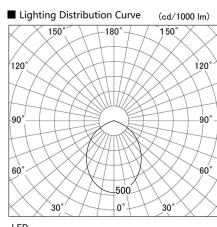

Item no. DD098-3460WW8535L

Series Name: Φ 150 Spark (Swallow Cone)

White Reflector

Installation	Recessed mount
Type	
Fixture wattage	33.8W
Beam angle	90 deg
Color Temp.	3500K
CRI	Ra>85
Luminous	3391 lm
Body	Die-cast aluminum alloy
Body finish	N/A
Trim finish	White
Reflector finish	White
IP Rate	IP20
Light source	COB module
Input Voltage	AC220~240V
Dimming Type	Non-Dimmable
Certificate	CE, CCC
Cut Hole	150mm

Height (Weight)	
65.3W	127 (1.4kg)
48.5W	127 (1.4kg)
44.3W	108 (1.2kg)
33.8W	108 (1.2kg)
30.3W	108 (1.2kg)
23.0W	78 (0.9kg)