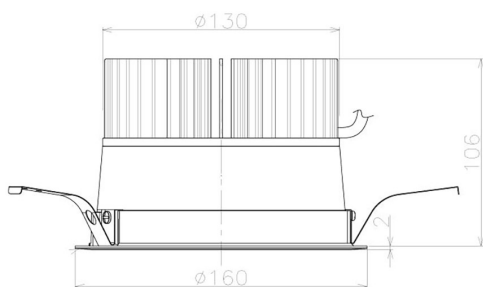

Item no. DD098-3460WW8535L

Series Name: Φ 150 Spark (Swallow Cone)

White Reflector

Installation	Recessed mount
Type	
Fixture wattage	33.8W
Beam angle	90 deg
Color Temp.	3500K
CRI	Ra>85
Luminous	3391 lm
Body	Die-cast aluminum alloy
Body finish	N/A
Trim finish	White
Reflector finish	White
IP Rate	IP20
Light source	COB module
Input Voltage	AC220~240V
Dimming Type	Non-Dimmable
Certificate	CE, CCC
Cut Hole	150mm

Height (Weight)	
65.3W	127 (1.4kg)
48.5W	127 (1.4kg)
44.3W	108 (1.2kg)
33.8W	108 (1.2kg)
30.3W	108 (1.2kg)
23.0W	78 (0.9kg)