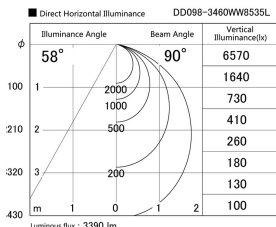

Item no. DD098-3460WW8535L

Series Name: Φ 150 Spark (Swallow Cone)

White Reflector

Installation	Recessed mount
Type	
Fixture wattage	33.8W
Beam angle	90 deg
Color Temp.	3500K
CRI	Ra>85
Luminous	3391 lm
Body	Die-cast aluminum alloy
Body finish	N/A
Trim finish	White
Reflector finish	White
IP Rate	IP20
Light source	COB module
Input Voltage	AC220~240V
Dimming Type	Non-Dimmable
Certificate	CE, CCC
Cut Hole	150mm

Height (Weight)	
65.3W	127 (1.4kg)
48.5W	127 (1.4kg)
44.3W	108 (1.2kg)
33.8W	108 (1.2kg)
30.3W	108 (1.2kg)
23.0W	78 (0.9kg)