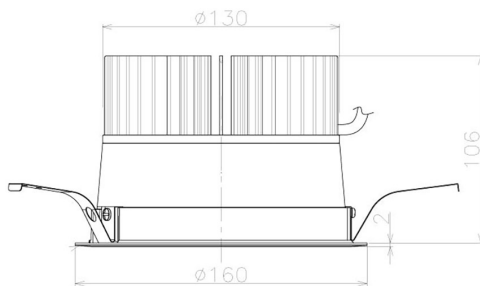

Item no. DD098-3460WW8540L

Series Name: Φ 150 Spark (Swallow Cone)

White Reflector

Installation	Recessed mount
Type	
Fixture wattage	33.8W
Beam angle	90 deg
Color Temp.	4000K
CRI	Ra>85
Luminous	3424 lm
Body	Die-cast aluminum alloy
Body finish	N/A
Trim finish	White
Reflector finish	White
IP Rate	IP20
Light source	COB module
Input Voltage	AC220~240V
Dimming Type	Non-Dimmable
Certificate	CE, CCC
Cut Hole	150mm

Height (Weight)	
65.3W	127 (1.4kg)
48.5W	127 (1.4kg)
44.3W	108 (1.2kg)
33.8W	108 (1.2kg)
30.3W	108 (1.2kg)
23.0W	78 (0.9kg)