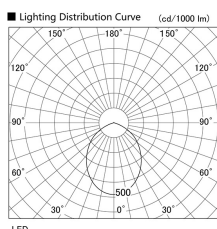

Item no. DD098-3460WW8540L

Series Name:  $\Phi$ 150 Spark (Swallow Cone)

White Reflector

Installation	Recessed mount
Type	$\Phi$ 150 Spark (Swallow Cone)
Fixture wattage	33.8W
Beam angle	90 deg
Color Temp.	4000K
CRI	Ra>85
Luminous	3424 lm
Body	Die-cast aluminum alloy
Body finish	N/A
Trim finish	White
Reflector finish	White
IP Rate	IP20
Light source	COB module
Input Voltage	AC220~240V
Dimming Type	Non-Dimmable
Certificate	CE, CCC
Cut Hole	150mm

Height (Weight)	
65.3W	127 (1.4kg)
48.5W	127 (1.4kg)
44.3W	108 (1.2kg)
33.8W	108 (1.2kg)
30.3W	108 (1.2kg)
23.0W	78 (0.9kg)