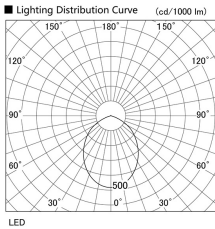

Item no. DD098-3460WW8540L

Series Name: Φ 150 Spark (Swallow Cone)

White Reflector

Installation	Recessed mount
Type	
Fixture wattage	33.8W
Beam angle	90 deg
Color Temp.	4000K
CRI	Ra>85
Luminous	3424 lm
Body	Die-cast aluminum alloy
Body finish	N/A
Trim finish	White
Reflector finish	White
IP Rate	IP20
Light source	COB module
Input Voltage	AC220~240V
Dimming Type	Non-Dimmable
Certificate	CE, CCC
Cut Hole	150mm

Height (Weight)	
65.3W	127 (1.4kg)
48.5W	127 (1.4kg)
44.3W	108 (1.2kg)
33.8W	108 (1.2kg)
30.3W	108 (1.2kg)
23.0W	78 (0.9kg)