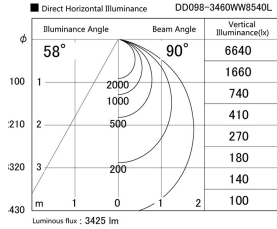

Item no. DD098-3460WW8540L

Series Name: Φ 150 Spark (Swallow Cone)

White Reflector

Installation	Recessed mount
Type	
Fixture wattage	33.8W
Beam angle	90 deg
Color Temp.	4000K
CRI	Ra>85
Luminous	3424 lm
Body	Die-cast aluminum alloy
Body finish	N/A
Trim finish	White
Reflector finish	White
IP Rate	IP20
Light source	COB module
Input Voltage	AC220~240V
Dimming Type	Non-Dimmable
Certificate	CE, CCC
Cut Hole	150mm

Height (Weight)	
65.3W	127 (1.4kg)
48.5W	127 (1.4kg)
44.3W	108 (1.2kg)
33.8W	108 (1.2kg)
30.3W	108 (1.2kg)
23.0W	78 (0.9kg)