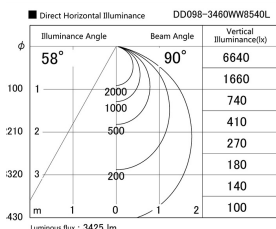

Item no. DD098-3460WW8540L

Series Name:  $\Phi$ 150 Spark (Swallow Cone)

White Reflector

Installation	Recessed mount
Type	$\Phi$ 150 Spark (Swallow Cone)
Fixture wattage	33.8W
Beam angle	90 deg
Color Temp.	4000K
CRI	Ra>85
Luminous	3424 lm
Body	Die-cast aluminum alloy
Body finish	N/A
Trim finish	White
Reflector finish	White
IP Rate	IP20
Light source	COB module
Input Voltage	AC220~240V
Dimming Type	Non-Dimmable
Certificate	CE, CCC
Cut Hole	150mm

Height (Weight)	
65.3W	127 (1.4kg)
48.5W	127 (1.4kg)
44.3W	108 (1.2kg)
33.8W	108 (1.2kg)
30.3W	108 (1.2kg)
23.0W	78 (0.9kg)