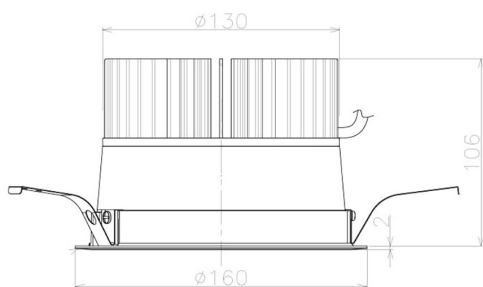

Item no. DD098-3460WW8540L

Series Name:  $\Phi$ 150 Spark (Swallow Cone)

White Reflector

Installation	Recessed mount
Type	$\Phi$ 150 Spark (Swallow Cone)
Fixture wattage	33.8W
Beam angle	90 deg
Color Temp.	4000K
CRI	Ra>85
Luminous	3424 lm
Body	Die-cast aluminum alloy
Body finish	N/A
Trim finish	White
Reflector finish	White
IP Rate	IP20
Light source	COB module
Input Voltage	AC220~240V
Dimming Type	Non-Dimmable
Certificate	CE, CCC
Cut Hole	150mm

Height (Weight)	
65.3W	127 (1.4kg)
48.5W	127 (1.4kg)
44.3W	108 (1.2kg)
33.8W	108 (1.2kg)
30.3W	108 (1.2kg)
23.0W	78 (0.9kg)