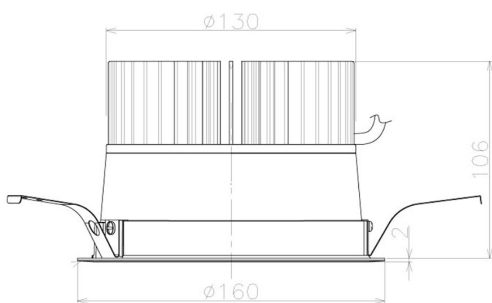

Item no. DD098-4520WW8527L

Series Name:  $\Phi$ 150 Spark (Swallow Cone)

White Reflector

Installation	Recessed mount
Type	
Fixture wattage	44.3W
Beam angle	25 deg
Color Temp.	2700K
CRI	Ra>85
Luminous	4518 lm
Body	Die-cast aluminum alloy
Body finish	N/A
Trim finish	White
Reflector finish	White
IP Rate	IP20
Light source	COB module
Input Voltage	AC220~240V
Dimming Type	Non-Dimmable
Certificate	CE, CCC
Cut Hole	150mm

Height (Weight)	
65.3W	127 (1.4kg)
48.5W	127 (1.4kg)
44.3W	108 (1.2kg)
33.8W	108 (1.2kg)
30.3W	108 (1.2kg)
23.0W	78 (0.9kg)