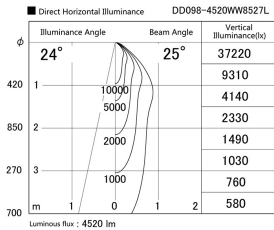

Item no. DD098-4520WW8527L

Series Name:  $\Phi$ 150 Spark (Swallow Cone)

White Reflector

Installation	Recessed mount
Type	
Fixture wattage	44.3W
Beam angle	25 deg
Color Temp.	2700K
CRI	Ra>85
Luminous	4518 lm
Body	Die-cast aluminum alloy
Body finish	N/A
Trim finish	White
Reflector finish	White
IP Rate	IP20
Light source	COB module
Input Voltage	AC220~240V
Dimming Type	Non-Dimmable
Certificate	CE, CCC
Cut Hole	150mm

Height (Weight)	
65.3W	127 (1.4kg)
48.5W	127 (1.4kg)
44.3W	108 (1.2kg)
33.8W	108 (1.2kg)
30.3W	108 (1.2kg)
23.0W	78 (0.9kg)