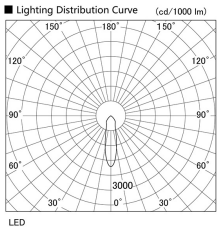

Item no. DD098-4520WW8527L

Series Name:  $\Phi$ 150 Spark (Swallow Cone)

White Reflector

Installation	Recessed mount
Type	$\Phi$ 150 Spark (Swallow Cone)
Fixture wattage	44.3W
Beam angle	25 deg
Color Temp.	2700K
CRI	Ra>85
Luminous	4518 lm
Body	Die-cast aluminum alloy
Body finish	N/A
Trim finish	White
Reflector finish	White
IP Rate	IP20
Light source	COB module
Input Voltage	AC220~240V
Dimming Type	Non-Dimmable
Certificate	CE, CCC
Cut Hole	150mm

Height (Weight)	
65.3W	127 (1.4kg)
48.5W	127 (1.4kg)
44.3W	108 (1.2kg)
33.8W	108 (1.2kg)
30.3W	108 (1.2kg)
23.0W	78 (0.9kg)