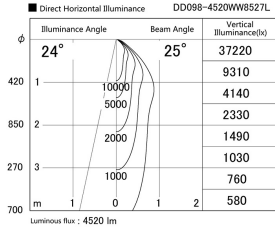

Item no. DD098-4520WW8527L

Series Name:  $\Phi$ 150 Spark (Swallow Cone)

White Reflector

Installation	Recessed mount
Type	$\Phi$ 150 Spark (Swallow Cone)
Fixture wattage	44.3W
Beam angle	25 deg
Color Temp.	2700K
CRI	Ra>85
Luminous	4518 lm
Body	Die-cast aluminum alloy
Body finish	N/A
Trim finish	White
Reflector finish	White
IP Rate	IP20
Light source	COB module
Input Voltage	AC220~240V
Dimming Type	Non-Dimmable
Certificate	CE, CCC
Cut Hole	150mm

Height (Weight)	
65.3W	127 (1.4kg)
48.5W	127 (1.4kg)
44.3W	108 (1.2kg)
33.8W	108 (1.2kg)
30.3W	108 (1.2kg)
23.0W	78 (0.9kg)