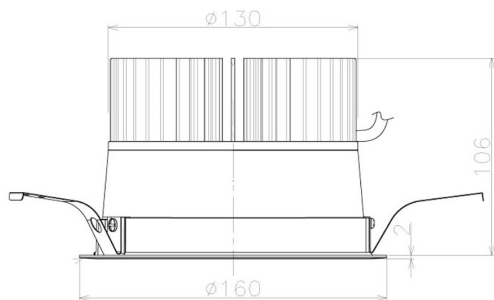

Item no. DD098-4520WW8527L

Series Name:  $\Phi$ 150 Spark (Swallow Cone)

White Reflector

Installation	Recessed mount
Type	$\Phi$ 150 Spark (Swallow Cone)
Fixture wattage	44.3W
Beam angle	25 deg
Color Temp.	2700K
CRI	Ra>85
Luminous	4518 lm
Body	Die-cast aluminum alloy
Body finish	N/A
Trim finish	White
Reflector finish	White
IP Rate	IP20
Light source	COB module
Input Voltage	AC220~240V
Dimming Type	Non-Dimmable
Certificate	CE, CCC
Cut Hole	150mm

Height (Weight)	
65.3W	127 (1.4kg)
48.5W	127 (1.4kg)
44.3W	108 (1.2kg)
33.8W	108 (1.2kg)
30.3W	108 (1.2kg)
23.0W	78 (0.9kg)