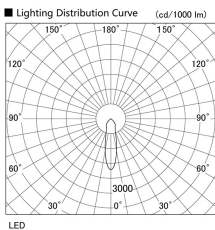

Item no. DD098-4520WW8527L

Series Name:  $\Phi$ 150 Spark (Swallow Cone)

White Reflector

Installation	Recessed mount
Type	
Fixture wattage	44.3W
Beam angle	25 deg
Color Temp.	2700K
CRI	Ra>85
Luminous	4518 lm
Body	Die-cast aluminum alloy
Body finish	N/A
Trim finish	White
Reflector finish	White
IP Rate	IP20
Light source	COB module
Input Voltage	AC220~240V
Dimming Type	Non-Dimmable
Certificate	CE, CCC
Cut Hole	150mm

Height (Weight)	
65.3W	127 (1.4kg)
48.5W	127 (1.4kg)
44.3W	108 (1.2kg)
33.8W	108 (1.2kg)
30.3W	108 (1.2kg)
23.0W	78 (0.9kg)