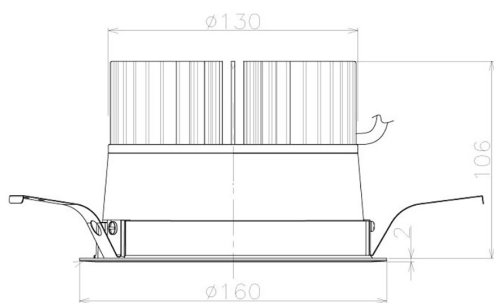

Item no. DD098-4520WW8530L

Series Name:  $\Phi$ 150 Spark (Swallow Cone)

White Reflector

Installation	Recessed mount
Type	
Fixture wattage	44.3W
Beam angle	25 deg
Color Temp.	3000K
CRI	Ra>85
Luminous	4706 lm
Body	Die-cast aluminum alloy
Body finish	N/A
Trim finish	White
Reflector finish	White
IP Rate	IP20
Light source	COB module
Input Voltage	AC220~240V
Dimming Type	Non-Dimmable
Certificate	CE, CCC
Cut Hole	150mm

Height (Weight)	
65.3W	127 (1.4kg)
48.5W	127 (1.4kg)
44.3W	108 (1.2kg)
33.8W	108 (1.2kg)
30.3W	108 (1.2kg)
23.0W	78 (0.9kg)