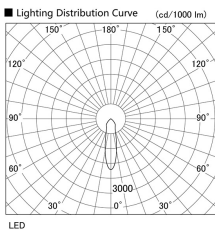

Item no. DD098-4520WW8530L

Series Name:  $\Phi$ 150 Spark (Swallow Cone)

White Reflector

Installation	Recessed mount
Type	
Fixture wattage	44.3W
Beam angle	25 deg
Color Temp.	3000K
CRI	Ra>85
Luminous	4706 lm
Body	Die-cast aluminum alloy
Body finish	N/A
Trim finish	White
Reflector finish	White
IP Rate	IP20
Light source	COB module
Input Voltage	AC220~240V
Dimming Type	Non-Dimmable
Certificate	CE, CCC
Cut Hole	150mm

Height (Weight)	
65.3W	127 (1.4kg)
48.5W	127 (1.4kg)
44.3W	108 (1.2kg)
33.8W	108 (1.2kg)
30.3W	108 (1.2kg)
23.0W	78 (0.9kg)