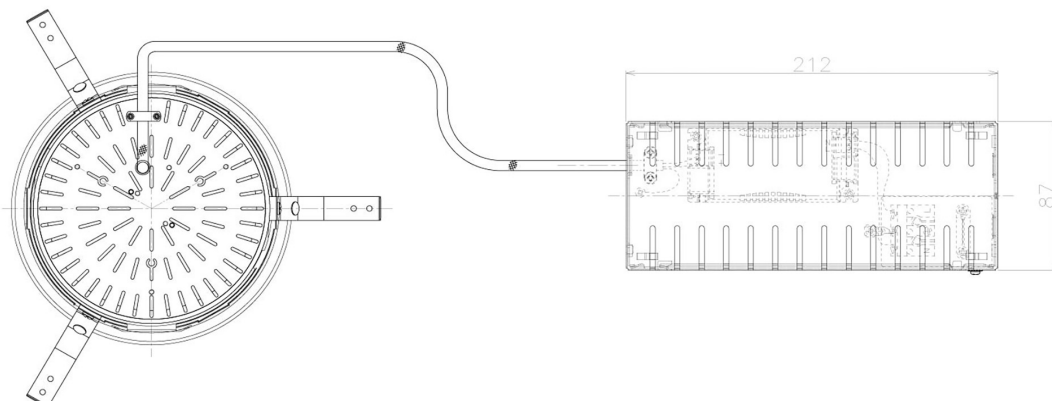

Item no. DD098-4520WW8530L

Series Name:  $\Phi$ 150 Spark (Swallow Cone)

White Reflector

Installation	Recessed mount
Type	
Fixture wattage	44.3W
Beam angle	25 deg
Color Temp.	3000K
CRI	Ra>85
Luminous	4706 lm
Body	Die-cast aluminum alloy
Body finish	N/A
Trim finish	White
Reflector finish	White
IP Rate	IP20
Light source	COB module
Input Voltage	AC220~240V
Dimming Type	Non-Dimmable
Certificate	CE, CCC
Cut Hole	150mm

Height (Weight)	
65.3W	127 (1.4kg)
48.5W	127 (1.4kg)
44.3W	108 (1.2kg)
33.8W	108 (1.2kg)
30.3W	108 (1.2kg)
23.0W	78 (0.9kg)