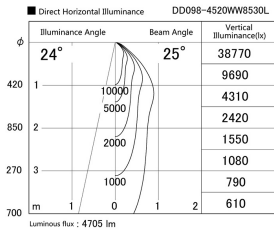

Item no. DD098-4520WW8530L

Series Name:  $\Phi$ 150 Spark (Swallow Cone)

White Reflector

Installation	Recessed mount
Type	
Fixture wattage	44.3W
Beam angle	25 deg
Color Temp.	3000K
CRI	Ra>85
Luminous	4706 lm
Body	Die-cast aluminum alloy
Body finish	N/A
Trim finish	White
Reflector finish	White
IP Rate	IP20
Light source	COB module
Input Voltage	AC220~240V
Dimming Type	Non-Dimmable
Certificate	CE, CCC
Cut Hole	150mm

Height (Weight)	
65.3W	127 (1.4kg)
48.5W	127 (1.4kg)
44.3W	108 (1.2kg)
33.8W	108 (1.2kg)
30.3W	108 (1.2kg)
23.0W	78 (0.9kg)