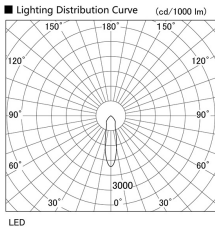

Item no. DD098-4520WW8535L

Series Name: Φ 150 Spark (Swallow Cone)

White Reflector

Installation	Recessed mount
Type	
Fixture wattage	44.3W
Beam angle	25 deg
Color Temp.	3500K
CRI	Ra>85
Luminous	4800 lm
Body	Die-cast aluminum alloy
Body finish	N/A
Trim finish	White
Reflector finish	White
IP Rate	IP20
Light source	COB module
Input Voltage	AC220~240V
Dimming Type	Non-Dimmable
Certificate	CE, CCC
Cut Hole	150mm

Height (Weight)	
65.3W	127 (1.4kg)
48.5W	127 (1.4kg)
44.3W	108 (1.2kg)
33.8W	108 (1.2kg)
30.3W	108 (1.2kg)
23.0W	78 (0.9kg)