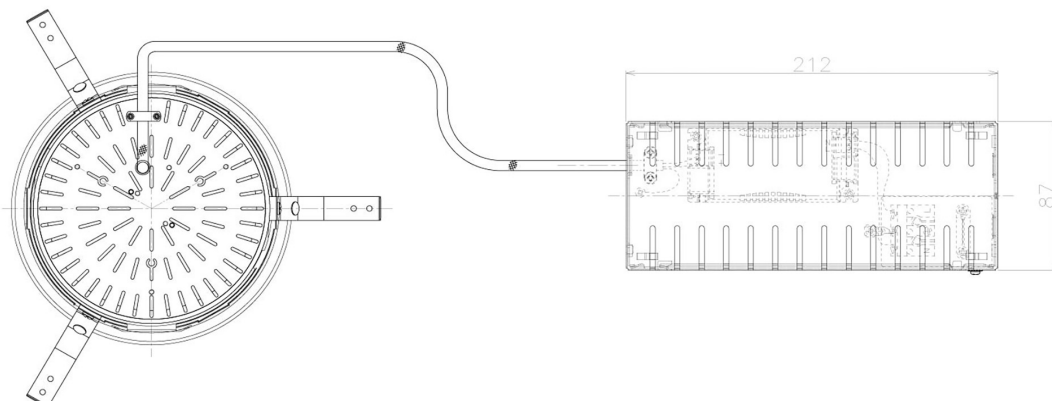

Item no. DD098-4520WW8535L

Series Name: Φ 150 Spark (Swallow Cone)

White Reflector

Installation	Recessed mount
Type	
Fixture wattage	44.3W
Beam angle	25 deg
Color Temp.	3500K
CRI	Ra>85
Luminous	4800 lm
Body	Die-cast aluminum alloy
Body finish	N/A
Trim finish	White
Reflector finish	White
IP Rate	IP20
Light source	COB module
Input Voltage	AC220~240V
Dimming Type	Non-Dimmable
Certificate	CE, CCC
Cut Hole	150mm

Height (Weight)	
65.3W	127 (1.4kg)
48.5W	127 (1.4kg)
44.3W	108 (1.2kg)
33.8W	108 (1.2kg)
30.3W	108 (1.2kg)
23.0W	78 (0.9kg)