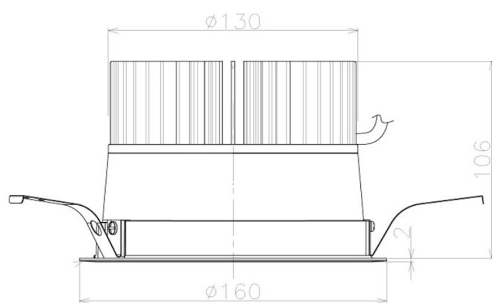

Item no. DD098-4520WW8535L

Series Name: Φ 150 Spark (Swallow Cone)

White Reflector

Installation	Recessed mount
Type	
Fixture wattage	44.3W
Beam angle	25 deg
Color Temp.	3500K
CRI	Ra>85
Luminous	4800 lm
Body	Die-cast aluminum alloy
Body finish	N/A
Trim finish	White
Reflector finish	White
IP Rate	IP20
Light source	COB module
Input Voltage	AC220~240V
Dimming Type	Non-Dimmable
Certificate	CE, CCC
Cut Hole	150mm

Height (Weight)	
65.3W	127 (1.4kg)
48.5W	127 (1.4kg)
44.3W	108 (1.2kg)
33.8W	108 (1.2kg)
30.3W	108 (1.2kg)
23.0W	78 (0.9kg)