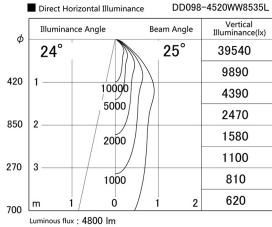

Item no. DD098-4520WW8535L

Series Name: Φ 150 Spark (Swallow Cone)

White Reflector

Installation	Recessed mount
Type	
Fixture wattage	44.3W
Beam angle	25 deg
Color Temp.	3500K
CRI	Ra>85
Luminous	4800 lm
Body	Die-cast aluminum alloy
Body finish	N/A
Trim finish	White
Reflector finish	White
IP Rate	IP20
Light source	COB module
Input Voltage	AC220~240V
Dimming Type	Non-Dimmable
Certificate	CE, CCC
Cut Hole	150mm

Height (Weight)	
65.3W	127 (1.4kg)
48.5W	127 (1.4kg)
44.3W	108 (1.2kg)
33.8W	108 (1.2kg)
30.3W	108 (1.2kg)
23.0W	78 (0.9kg)