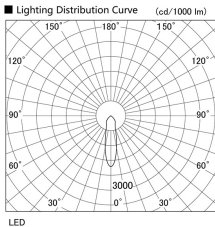

Item no. DD098-4520WW8540L

Series Name: Φ 150 Spark (Swallow Cone)

White Reflector

Installation	Recessed mount
Type	
Fixture wattage	44.3W
Beam angle	25 deg
Color Temp.	4000K
CRI	Ra>85
Luminous	4847 lm
Body	Die-cast aluminum alloy
Body finish	N/A
Trim finish	White
Reflector finish	White
IP Rate	IP20
Light source	COB module
Input Voltage	AC220~240V
Dimming Type	Non-Dimmable
Certificate	CE, CCC
Cut Hole	150mm

Height (Weight)	
65.3W	127 (1.4kg)
48.5W	127 (1.4kg)
44.3W	108 (1.2kg)
33.8W	108 (1.2kg)
30.3W	108 (1.2kg)
23.0W	78 (0.9kg)