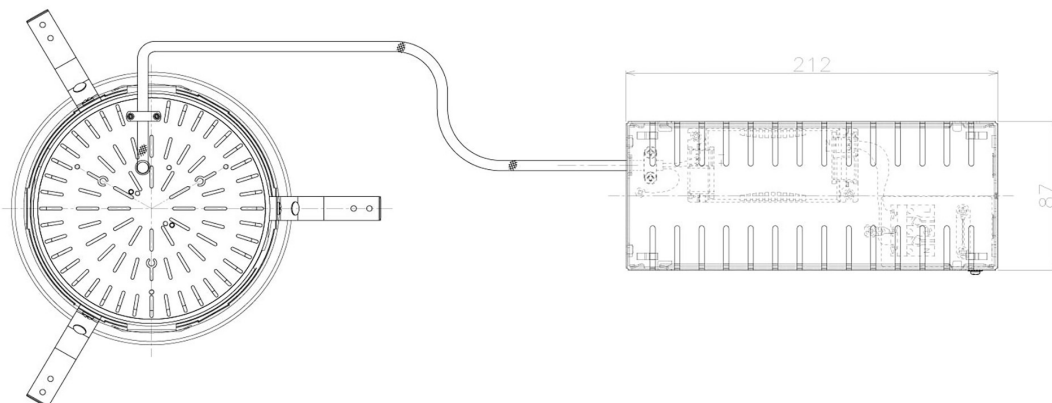

Item no. DD098-4520WW8540L

Series Name: Φ 150 Spark (Swallow Cone)

White Reflector

Installation	Recessed mount
Type	
Fixture wattage	44.3W
Beam angle	25 deg
Color Temp.	4000K
CRI	Ra>85
Luminous	4847 lm
Body	Die-cast aluminum alloy
Body finish	N/A
Trim finish	White
Reflector finish	White
IP Rate	IP20
Light source	COB module
Input Voltage	AC220~240V
Dimming Type	Non-Dimmable
Certificate	CE, CCC
Cut Hole	150mm

Height (Weight)	
65.3W	127 (1.4kg)
48.5W	127 (1.4kg)
44.3W	108 (1.2kg)
33.8W	108 (1.2kg)
30.3W	108 (1.2kg)
23.0W	78 (0.9kg)