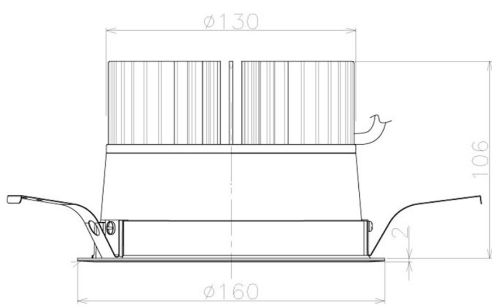

Item no. DD098-4520WW8540L

Series Name: Φ 150 Spark (Swallow Cone)

White Reflector

Installation	Recessed mount
Type	
Fixture wattage	44.3W
Beam angle	25 deg
Color Temp.	4000K
CRI	Ra>85
Luminous	4847 lm
Body	Die-cast aluminum alloy
Body finish	N/A
Trim finish	White
Reflector finish	White
IP Rate	IP20
Light source	COB module
Input Voltage	AC220~240V
Dimming Type	Non-Dimmable
Certificate	CE, CCC
Cut Hole	150mm

Height (Weight)	
65.3W	127 (1.4kg)
48.5W	127 (1.4kg)
44.3W	108 (1.2kg)
33.8W	108 (1.2kg)
30.3W	108 (1.2kg)
23.0W	78 (0.9kg)