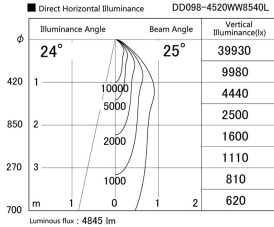

Item no. DD098-4520WW8540L

Series Name: Φ 150 Spark (Swallow Cone)

White Reflector

Installation	Recessed mount
Type	
Fixture wattage	44.3W
Beam angle	25 deg
Color Temp.	4000K
CRI	Ra>85
Luminous	4847 lm
Body	Die-cast aluminum alloy
Body finish	N/A
Trim finish	White
Reflector finish	White
IP Rate	IP20
Light source	COB module
Input Voltage	AC220~240V
Dimming Type	Non-Dimmable
Certificate	CE, CCC
Cut Hole	150mm

Height (Weight)	
65.3W	127 (1.4kg)
48.5W	127 (1.4kg)
44.3W	108 (1.2kg)
33.8W	108 (1.2kg)
30.3W	108 (1.2kg)
23.0W	78 (0.9kg)