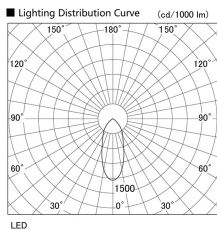

Item no. DD098-4540WW8527L

Series Name: Φ 150 Spark (Swallow Cone)

White Reflector

Installation	Recessed mount
Type	
Fixture wattage	44.3W
Beam angle	41 deg
Color Temp.	2700K
CRI	Ra>85
Luminous	4491 lm
Body	Die-cast aluminum alloy
Body finish	N/A
Trim finish	White
Reflector finish	White
IP Rate	IP20
Light source	COB module
Input Voltage	AC220~240V
Dimming Type	Non-Dimmable
Certificate	CE, CCC
Cut Hole	150mm

Height (Weight)	
65.3W	127 (1.4kg)
48.5W	127 (1.4kg)
44.3W	108 (1.2kg)
33.8W	108 (1.2kg)
30.3W	108 (1.2kg)
23.0W	78 (0.9kg)