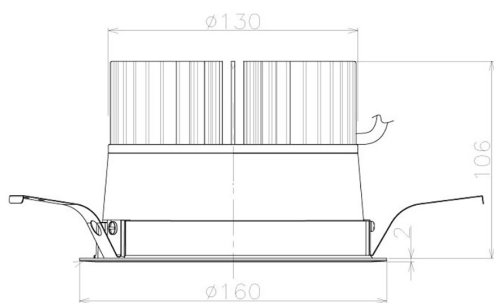

Item no. DD098-4540WW8527L

Series Name: Φ 150 Spark (Swallow Cone)

White Reflector

Installation	Recessed mount
Type	
Fixture wattage	44.3W
Beam angle	41 deg
Color Temp.	2700K
CRI	Ra>85
Luminous	4491 lm
Body	Die-cast aluminum alloy
Body finish	N/A
Trim finish	White
Reflector finish	White
IP Rate	IP20
Light source	COB module
Input Voltage	AC220~240V
Dimming Type	Non-Dimmable
Certificate	CE, CCC
Cut Hole	150mm

Height (Weight)	
65.3W	127 (1.4kg)
48.5W	127 (1.4kg)
44.3W	108 (1.2kg)
33.8W	108 (1.2kg)
30.3W	108 (1.2kg)
23.0W	78 (0.9kg)