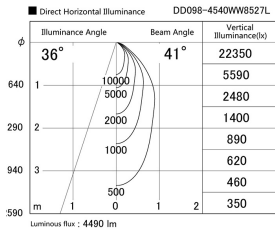

Item no. DD098-4540WW8527L

Series Name: Φ 150 Spark (Swallow Cone)

White Reflector

Installation	Recessed mount
Type	
Fixture wattage	44.3W
Beam angle	41 deg
Color Temp.	2700K
CRI	Ra>85
Luminous	4491 lm
Body	Die-cast aluminum alloy
Body finish	N/A
Trim finish	White
Reflector finish	White
IP Rate	IP20
Light source	COB module
Input Voltage	AC220~240V
Dimming Type	Non-Dimmable
Certificate	CE, CCC
Cut Hole	150mm

Height (Weight)	
65.3W	127 (1.4kg)
48.5W	127 (1.4kg)
44.3W	108 (1.2kg)
33.8W	108 (1.2kg)
30.3W	108 (1.2kg)
23.0W	78 (0.9kg)