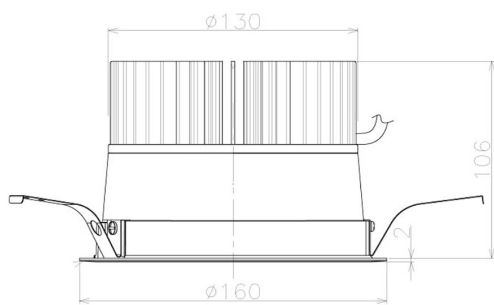

Item no. DD098-4540WW8530L

Series Name: Φ 150 Spark (Swallow Cone)

White Reflector

Installation	Recessed mount
Type	
Fixture wattage	44.3W
Beam angle	41 deg
Color Temp.	3000K
CRI	Ra>85
Luminous	4678 lm
Body	Die-cast aluminum alloy
Body finish	N/A
Trim finish	White
Reflector finish	White
IP Rate	IP20
Light source	COB module
Input Voltage	AC220~240V
Dimming Type	Non-Dimmable
Certificate	CE, CCC
Cut Hole	150mm

Height (Weight)	
65.3W	127 (1.4kg)
48.5W	127 (1.4kg)
44.3W	108 (1.2kg)
33.8W	108 (1.2kg)
30.3W	108 (1.2kg)
23.0W	78 (0.9kg)