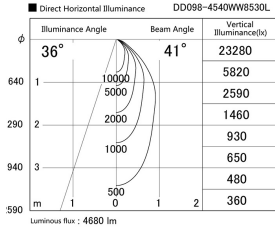

Item no. DD098-4540WW8530L

Series Name: Φ 150 Spark (Swallow Cone)

White Reflector

Installation	Recessed mount
Type	
Fixture wattage	44.3W
Beam angle	41 deg
Color Temp.	3000K
CRI	Ra>85
Luminous	4678 lm
Body	Die-cast aluminum alloy
Body finish	N/A
Trim finish	White
Reflector finish	White
IP Rate	IP20
Light source	COB module
Input Voltage	AC220~240V
Dimming Type	Non-Dimmable
Certificate	CE, CCC
Cut Hole	150mm

Height (Weight)	
65.3W	127 (1.4kg)
48.5W	127 (1.4kg)
44.3W	108 (1.2kg)
33.8W	108 (1.2kg)
30.3W	108 (1.2kg)
23.0W	78 (0.9kg)