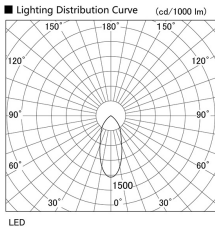

Item no. DD098-4540WW8530L

Series Name: Φ 150 Spark (Swallow Cone)

White Reflector

Installation	Recessed mount
Type	
Fixture wattage	44.3W
Beam angle	41 deg
Color Temp.	3000K
CRI	Ra>85
Luminous	4678 lm
Body	Die-cast aluminum alloy
Body finish	N/A
Trim finish	White
Reflector finish	White
IP Rate	IP20
Light source	COB module
Input Voltage	AC220~240V
Dimming Type	Non-Dimmable
Certificate	CE, CCC
Cut Hole	150mm

Height (Weight)	
65.3W	127 (1.4kg)
48.5W	127 (1.4kg)
44.3W	108 (1.2kg)
33.8W	108 (1.2kg)
30.3W	108 (1.2kg)
23.0W	78 (0.9kg)