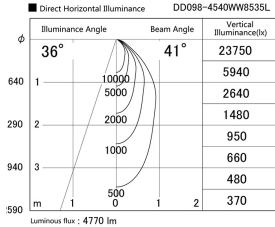

Item no. DD098-4540WW8535L

Series Name:  $\Phi$ 150 Spark (Swallow Cone)

White Reflector

Installation	Recessed mount
Type	$\Phi$ 150 Spark (Swallow Cone)
Fixture wattage	44.3W
Beam angle	41 deg
Color Temp.	3500K
CRI	Ra>85
Luminous	4772 lm
Body	Die-cast aluminum alloy
Body finish	N/A
Trim finish	White
Reflector finish	White
IP Rate	IP20
Light source	COB module
Input Voltage	AC220~240V
Dimming Type	Non-Dimmable
Certificate	CE, CCC
Cut Hole	150mm

Height (Weight)	
65.3W	127 (1.4kg)
48.5W	127 (1.4kg)
44.3W	108 (1.2kg)
33.8W	108 (1.2kg)
30.3W	108 (1.2kg)
23.0W	78 (0.9kg)