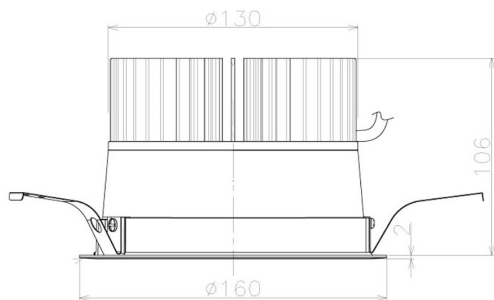

Item no. DD098-4540WW8535L

Series Name:  $\Phi$ 150 Spark (Swallow Cone)

White Reflector

Installation	Recessed mount
Type	$\Phi$ 150 Spark (Swallow Cone)
Fixture wattage	44.3W
Beam angle	41 deg
Color Temp.	3500K
CRI	Ra>85
Luminous	4772 lm
Body	Die-cast aluminum alloy
Body finish	N/A
Trim finish	White
Reflector finish	White
IP Rate	IP20
Light source	COB module
Input Voltage	AC220~240V
Dimming Type	Non-Dimmable
Certificate	CE, CCC
Cut Hole	150mm

Height (Weight)	
65.3W	127 (1.4kg)
48.5W	127 (1.4kg)
44.3W	108 (1.2kg)
33.8W	108 (1.2kg)
30.3W	108 (1.2kg)
23.0W	78 (0.9kg)