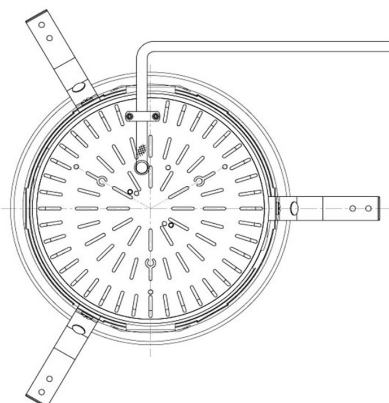

Item no. DD098-4540WW8535L

Series Name: Φ 150 Spark (Swallow Cone)

White Reflector

Installation	Recessed mount
Type	
Fixture wattage	44.3W
Beam angle	41 deg
Color Temp.	3500K
CRI	Ra>85
Luminous	4772 lm
Body	Die-cast aluminum alloy
Body finish	N/A
Trim finish	White
Reflector finish	White
IP Rate	IP20
Light source	COB module
Input Voltage	AC220~240V
Dimming Type	Non-Dimmable
Certificate	CE, CCC
Cut Hole	150mm

Height (Weight)	
65.3W	127 (1.4kg)
48.5W	127 (1.4kg)
44.3W	108 (1.2kg)
33.8W	108 (1.2kg)
30.3W	108 (1.2kg)
23.0W	78 (0.9kg)