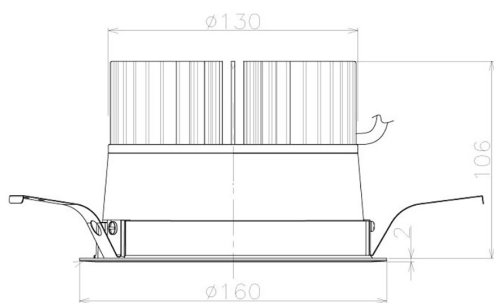

Item no. DD098-4540WW8535L

Series Name: Φ 150 Spark (Swallow Cone)

White Reflector

Installation	Recessed mount
Type	
Fixture wattage	44.3W
Beam angle	41 deg
Color Temp.	3500K
CRI	Ra>85
Luminous	4772 lm
Body	Die-cast aluminum alloy
Body finish	N/A
Trim finish	White
Reflector finish	White
IP Rate	IP20
Light source	COB module
Input Voltage	AC220~240V
Dimming Type	Non-Dimmable
Certificate	CE, CCC
Cut Hole	150mm

Height (Weight)	
65.3W	127 (1.4kg)
48.5W	127 (1.4kg)
44.3W	108 (1.2kg)
33.8W	108 (1.2kg)
30.3W	108 (1.2kg)
23.0W	78 (0.9kg)