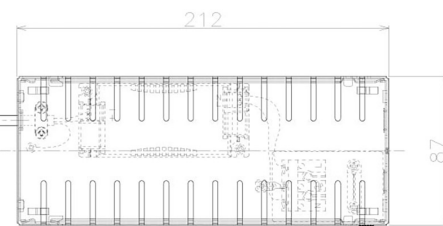

Item no. DD098-4540WW8535L

Series Name: Φ 150 Spark (Swallow Cone)

White Reflector

Installation	Recessed mount
Type	
Fixture wattage	44.3W
Beam angle	41 deg
Color Temp.	3500K
CRI	Ra>85
Luminous	4772 lm
Body	Die-cast aluminum alloy
Body finish	N/A
Trim finish	White
Reflector finish	White
IP Rate	IP20
Light source	COB module
Input Voltage	AC220~240V
Dimming Type	Non-Dimmable
Certificate	CE, CCC
Cut Hole	150mm

Height (Weight)	
65.3W	127 (1.4kg)
48.5W	127 (1.4kg)
44.3W	108 (1.2kg)
33.8W	108 (1.2kg)
30.3W	108 (1.2kg)
23.0W	78 (0.9kg)