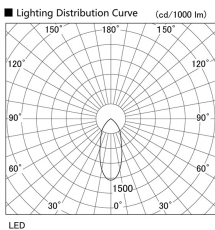

Item no. DD098-4540WW8535L

Series Name: Φ 150 Spark (Swallow Cone)

White Reflector

Installation	Recessed mount
Type	
Fixture wattage	44.3W
Beam angle	41 deg
Color Temp.	3500K
CRI	Ra>85
Luminous	4772 lm
Body	Die-cast aluminum alloy
Body finish	N/A
Trim finish	White
Reflector finish	White
IP Rate	IP20
Light source	COB module
Input Voltage	AC220~240V
Dimming Type	Non-Dimmable
Certificate	CE, CCC
Cut Hole	150mm

Height (Weight)	
65.3W	127 (1.4kg)
48.5W	127 (1.4kg)
44.3W	108 (1.2kg)
33.8W	108 (1.2kg)
30.3W	108 (1.2kg)
23.0W	78 (0.9kg)