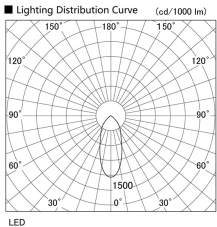

Item no. DD098-4540WW8535L

Series Name:  $\Phi$ 150 Spark (Swallow Cone)

White Reflector

Installation	Recessed mount
Type	$\Phi$ 150 Spark (Swallow Cone)
Fixture wattage	44.3W
Beam angle	41 deg
Color Temp.	3500K
CRI	Ra>85
Luminous	4772 lm
Body	Die-cast aluminum alloy
Body finish	N/A
Trim finish	White
Reflector finish	White
IP Rate	IP20
Light source	COB module
Input Voltage	AC220~240V
Dimming Type	Non-Dimmable
Certificate	CE, CCC
Cut Hole	150mm

Height (Weight)	
65.3W	127 (1.4kg)
48.5W	127 (1.4kg)
44.3W	108 (1.2kg)
33.8W	108 (1.2kg)
30.3W	108 (1.2kg)
23.0W	78 (0.9kg)