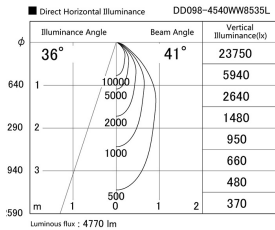

Item no. DD098-4540WW8535L

Series Name: Φ 150 Spark (Swallow Cone)

White Reflector

Installation	Recessed mount
Type	
Fixture wattage	44.3W
Beam angle	41 deg
Color Temp.	3500K
CRI	Ra>85
Luminous	4772 lm
Body	Die-cast aluminum alloy
Body finish	N/A
Trim finish	White
Reflector finish	White
IP Rate	IP20
Light source	COB module
Input Voltage	AC220~240V
Dimming Type	Non-Dimmable
Certificate	CE, CCC
Cut Hole	150mm

Height (Weight)	
65.3W	127 (1.4kg)
48.5W	127 (1.4kg)
44.3W	108 (1.2kg)
33.8W	108 (1.2kg)
30.3W	108 (1.2kg)
23.0W	78 (0.9kg)