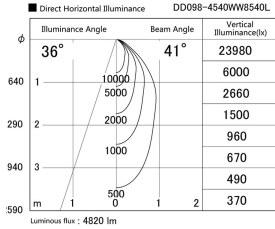

Item no. DD098-4540WW8540L

Series Name: Φ 150 Spark (Swallow Cone)

White Reflector

Installation	Recessed mount
Type	
Fixture wattage	44.3W
Beam angle	41 deg
Color Temp.	4000K
CRI	Ra>85
Luminous	4819 lm
Body	Die-cast aluminum alloy
Body finish	N/A
Trim finish	White
Reflector finish	White
IP Rate	IP20
Light source	COB module
Input Voltage	AC220~240V
Dimming Type	Non-Dimmable
Certificate	CE, CCC
Cut Hole	150mm

Height (Weight)	
65.3W	127 (1.4kg)
48.5W	127 (1.4kg)
44.3W	108 (1.2kg)
33.8W	108 (1.2kg)
30.3W	108 (1.2kg)
23.0W	78 (0.9kg)