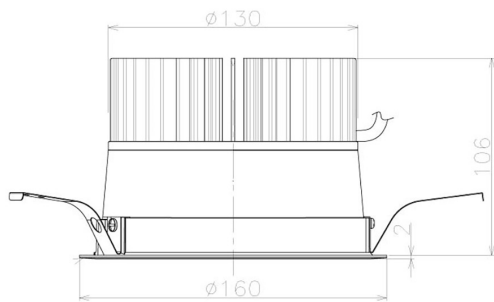

Item no. DD098-4540WW8540L

Series Name: Φ 150 Spark (Swallow Cone)

White Reflector

Installation	Recessed mount
Type	Φ 150 Spark (Swallow Cone)
Fixture wattage	44.3W
Beam angle	41 deg
Color Temp.	4000K
CRI	Ra>85
Luminous	4819 lm
Body	Die-cast aluminum alloy
Body finish	N/A
Trim finish	White
Reflector finish	White
IP Rate	IP20
Light source	COB module
Input Voltage	AC220~240V
Dimming Type	Non-Dimmable
Certificate	CE, CCC
Cut Hole	150mm

Height (Weight)	
65.3W	127 (1.4kg)
48.5W	127 (1.4kg)
44.3W	108 (1.2kg)
33.8W	108 (1.2kg)
30.3W	108 (1.2kg)
23.0W	78 (0.9kg)