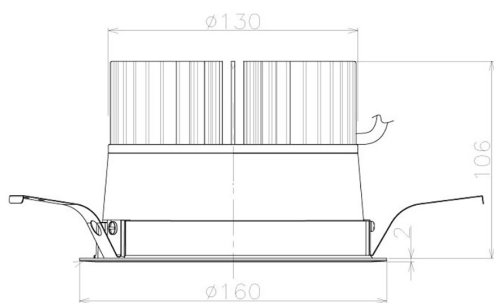

Item no. DD098-4540WW8540L

Series Name: Φ 150 Spark (Swallow Cone)

White Reflector

Installation	Recessed mount
Type	
Fixture wattage	44.3W
Beam angle	41 deg
Color Temp.	4000K
CRI	Ra>85
Luminous	4819 lm
Body	Die-cast aluminum alloy
Body finish	N/A
Trim finish	White
Reflector finish	White
IP Rate	IP20
Light source	COB module
Input Voltage	AC220~240V
Dimming Type	Non-Dimmable
Certificate	CE, CCC
Cut Hole	150mm

Height (Weight)	
65.3W	127 (1.4kg)
48.5W	127 (1.4kg)
44.3W	108 (1.2kg)
33.8W	108 (1.2kg)
30.3W	108 (1.2kg)
23.0W	78 (0.9kg)