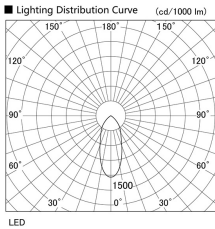

Item no. DD098-4540WW8540L

Series Name: Φ 150 Spark (Swallow Cone)

White Reflector

Installation	Recessed mount
Type	Φ 150 Spark (Swallow Cone)
Fixture wattage	44.3W
Beam angle	41 deg
Color Temp.	4000K
CRI	Ra>85
Luminous	4819 lm
Body	Die-cast aluminum alloy
Body finish	N/A
Trim finish	White
Reflector finish	White
IP Rate	IP20
Light source	COB module
Input Voltage	AC220~240V
Dimming Type	Non-Dimmable
Certificate	CE, CCC
Cut Hole	150mm

Height (Weight)	
65.3W	127 (1.4kg)
48.5W	127 (1.4kg)
44.3W	108 (1.2kg)
33.8W	108 (1.2kg)
30.3W	108 (1.2kg)
23.0W	78 (0.9kg)