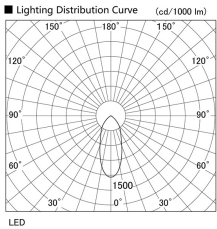

Item no. DD098-4540WW8540L

Series Name: Φ 150 Spark (Swallow Cone)

White Reflector

Installation	Recessed mount
Type	
Fixture wattage	44.3W
Beam angle	41 deg
Color Temp.	4000K
CRI	Ra>85
Luminous	4819 lm
Body	Die-cast aluminum alloy
Body finish	N/A
Trim finish	White
Reflector finish	White
IP Rate	IP20
Light source	COB module
Input Voltage	AC220~240V
Dimming Type	Non-Dimmable
Certificate	CE, CCC
Cut Hole	150mm

Height (Weight)	
65.3W	127 (1.4kg)
48.5W	127 (1.4kg)
44.3W	108 (1.2kg)
33.8W	108 (1.2kg)
30.3W	108 (1.2kg)
23.0W	78 (0.9kg)