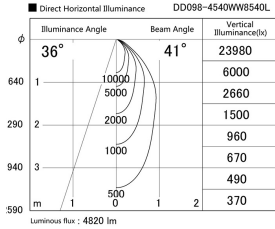

Item no. DD098-4540WW8540L

Series Name: Φ 150 Spark (Swallow Cone)

White Reflector

Installation	Recessed mount
Type	Φ 150 Spark (Swallow Cone)
Fixture wattage	44.3W
Beam angle	41 deg
Color Temp.	4000K
CRI	Ra>85
Luminous	4819 lm
Body	Die-cast aluminum alloy
Body finish	N/A
Trim finish	White
Reflector finish	White
IP Rate	IP20
Light source	COB module
Input Voltage	AC220~240V
Dimming Type	Non-Dimmable
Certificate	CE, CCC
Cut Hole	150mm

Height (Weight)	
65.3W	127 (1.4kg)
48.5W	127 (1.4kg)
44.3W	108 (1.2kg)
33.8W	108 (1.2kg)
30.3W	108 (1.2kg)
23.0W	78 (0.9kg)