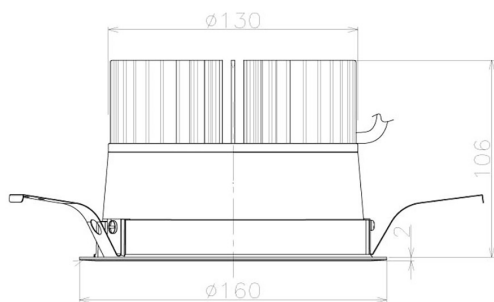

Item no. DD098-4560WW8527L

Series Name: Φ 150 Spark (Swallow Cone)

White Reflector

Installation	Recessed mount
Type	Φ 150 Spark (Swallow Cone)
Fixture wattage	44.3W
Beam angle	91 deg
Color Temp.	2700K
CRI	Ra>85
Luminous	4437 lm
Body	Die-cast aluminum alloy
Body finish	N/A
Trim finish	White
Reflector finish	White
IP Rate	IP20
Light source	COB module
Input Voltage	AC220~240V
Dimming Type	Non-Dimmable
Certificate	CE, CCC
Cut Hole	150mm

Height (Weight)	
65.3W	127 (1.4kg)
48.5W	127 (1.4kg)
44.3W	108 (1.2kg)
33.8W	108 (1.2kg)
30.3W	108 (1.2kg)
23.0W	78 (0.9kg)