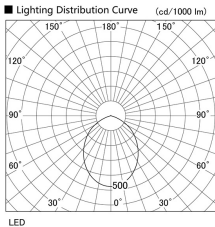

Item no. DD098-4560WW8527L

Series Name: Φ 150 Spark (Swallow Cone)

White Reflector

Installation	Recessed mount
Type	
Fixture wattage	44.3W
Beam angle	91 deg
Color Temp.	2700K
CRI	Ra>85
Luminous	4437 lm
Body	Die-cast aluminum alloy
Body finish	N/A
Trim finish	White
Reflector finish	White
IP Rate	IP20
Light source	COB module
Input Voltage	AC220~240V
Dimming Type	Non-Dimmable
Certificate	CE, CCC
Cut Hole	150mm

Height (Weight)	
65.3W	127 (1.4kg)
48.5W	127 (1.4kg)
44.3W	108 (1.2kg)
33.8W	108 (1.2kg)
30.3W	108 (1.2kg)
23.0W	78 (0.9kg)