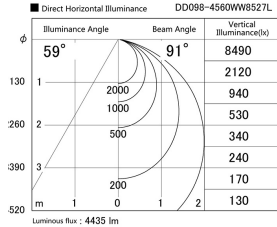

Item no. DD098-4560WW8527L

Series Name: Φ 150 Spark (Swallow Cone)

White Reflector

Installation	Recessed mount
Type	
Fixture wattage	44.3W
Beam angle	91 deg
Color Temp.	2700K
CRI	Ra>85
Luminous	4437 lm
Body	Die-cast aluminum alloy
Body finish	N/A
Trim finish	White
Reflector finish	White
IP Rate	IP20
Light source	COB module
Input Voltage	AC220~240V
Dimming Type	Non-Dimmable
Certificate	CE, CCC
Cut Hole	150mm

Height (Weight)	
65.3W	127 (1.4kg)
48.5W	127 (1.4kg)
44.3W	108 (1.2kg)
33.8W	108 (1.2kg)
30.3W	108 (1.2kg)
23.0W	78 (0.9kg)