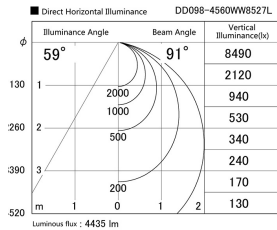

Item no. DD098-4560WW8527L

Series Name: Φ 150 Spark (Swallow Cone)

White Reflector

Installation	Recessed mount
Type	Φ 150 Spark (Swallow Cone)
Fixture wattage	44.3W
Beam angle	91 deg
Color Temp.	2700K
CRI	Ra>85
Luminous	4437 lm
Body	Die-cast aluminum alloy
Body finish	N/A
Trim finish	White
Reflector finish	White
IP Rate	IP20
Light source	COB module
Input Voltage	AC220~240V
Dimming Type	Non-Dimmable
Certificate	CE, CCC
Cut Hole	150mm

Height (Weight)	
65.3W	127 (1.4kg)
48.5W	127 (1.4kg)
44.3W	108 (1.2kg)
33.8W	108 (1.2kg)
30.3W	108 (1.2kg)
23.0W	78 (0.9kg)