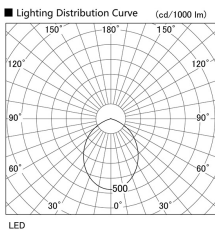

Item no. DD098-4560WW8527L

Series Name: Φ 150 Spark (Swallow Cone)

White Reflector

Installation	Recessed mount
Type	Φ 150 Spark (Swallow Cone)
Fixture wattage	44.3W
Beam angle	91 deg
Color Temp.	2700K
CRI	Ra>85
Luminous	4437 lm
Body	Die-cast aluminum alloy
Body finish	N/A
Trim finish	White
Reflector finish	White
IP Rate	IP20
Light source	COB module
Input Voltage	AC220~240V
Dimming Type	Non-Dimmable
Certificate	CE, CCC
Cut Hole	150mm

Height (Weight)	
65.3W	127 (1.4kg)
48.5W	127 (1.4kg)
44.3W	108 (1.2kg)
33.8W	108 (1.2kg)
30.3W	108 (1.2kg)
23.0W	78 (0.9kg)