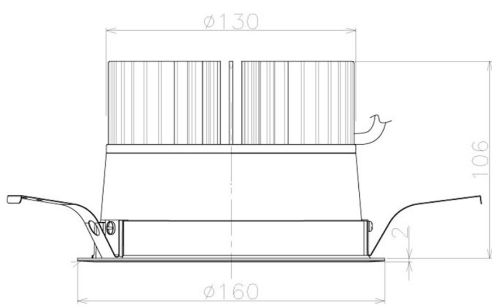

Item no. DD098-4560WW8527L

Series Name: Φ 150 Spark (Swallow Cone)

White Reflector

Installation	Recessed mount
Type	
Fixture wattage	44.3W
Beam angle	91 deg
Color Temp.	2700K
CRI	Ra>85
Luminous	4437 lm
Body	Die-cast aluminum alloy
Body finish	N/A
Trim finish	White
Reflector finish	White
IP Rate	IP20
Light source	COB module
Input Voltage	AC220~240V
Dimming Type	Non-Dimmable
Certificate	CE, CCC
Cut Hole	150mm

Height (Weight)	
65.3W	127 (1.4kg)
48.5W	127 (1.4kg)
44.3W	108 (1.2kg)
33.8W	108 (1.2kg)
30.3W	108 (1.2kg)
23.0W	78 (0.9kg)