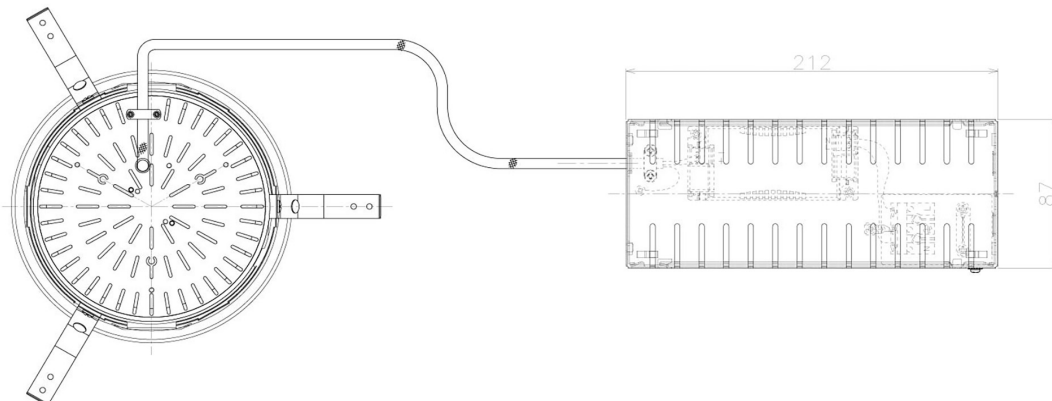

Item no. DD098-4560WW8527L

Series Name: Φ 150 Spark (Swallow Cone)

White Reflector

Installation	Recessed mount
Type	
Fixture wattage	44.3W
Beam angle	91 deg
Color Temp.	2700K
CRI	Ra>85
Luminous	4437 lm
Body	Die-cast aluminum alloy
Body finish	N/A
Trim finish	White
Reflector finish	White
IP Rate	IP20
Light source	COB module
Input Voltage	AC220~240V
Dimming Type	Non-Dimmable
Certificate	CE, CCC
Cut Hole	150mm

Height (Weight)	
65.3W	127 (1.4kg)
48.5W	127 (1.4kg)
44.3W	108 (1.2kg)
33.8W	108 (1.2kg)
30.3W	108 (1.2kg)
23.0W	78 (0.9kg)