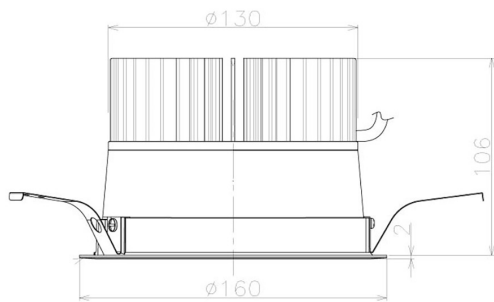

Item no. DD098-4560WW8530L

Series Name: Φ 150 Spark (Swallow Cone)

White Reflector

Installation	Recessed mount
Type	Φ 150 Spark (Swallow Cone)
Fixture wattage	44.3W
Beam angle	91 deg
Color Temp.	3000K
CRI	Ra>85
Luminous	4621 lm
Body	Die-cast aluminum alloy
Body finish	N/A
Trim finish	White
Reflector finish	White
IP Rate	IP20
Light source	COB module
Input Voltage	AC220~240V
Dimming Type	Non-Dimmable
Certificate	CE, CCC
Cut Hole	150mm

Height (Weight)	
65.3W	127 (1.4kg)
48.5W	127 (1.4kg)
44.3W	108 (1.2kg)
33.8W	108 (1.2kg)
30.3W	108 (1.2kg)
23.0W	78 (0.9kg)