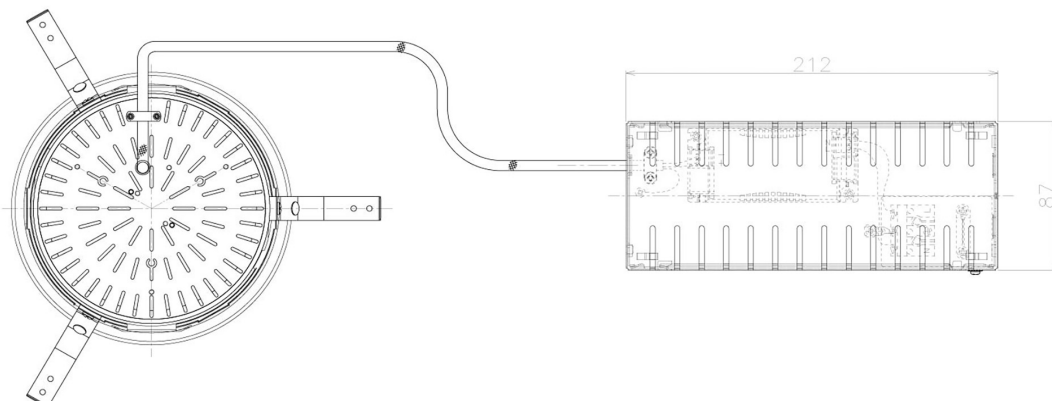

Item no. DD098-4560WW8530L

Series Name: Φ 150 Spark (Swallow Cone)

White Reflector

Installation	Recessed mount
Type	
Fixture wattage	44.3W
Beam angle	91 deg
Color Temp.	3000K
CRI	Ra>85
Luminous	4621 lm
Body	Die-cast aluminum alloy
Body finish	N/A
Trim finish	White
Reflector finish	White
IP Rate	IP20
Light source	COB module
Input Voltage	AC220~240V
Dimming Type	Non-Dimmable
Certificate	CE, CCC
Cut Hole	150mm

Height (Weight)	
65.3W	127 (1.4kg)
48.5W	127 (1.4kg)
44.3W	108 (1.2kg)
33.8W	108 (1.2kg)
30.3W	108 (1.2kg)
23.0W	78 (0.9kg)