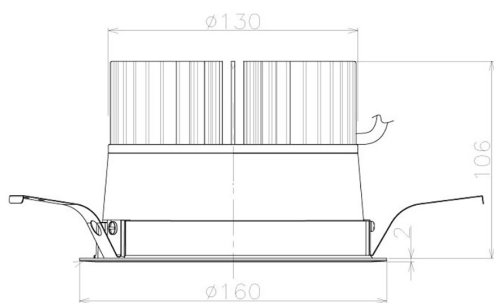

Item no. DD098-4560WW8530L

Series Name: Φ 150 Spark (Swallow Cone)

White Reflector

Installation	Recessed mount
Type	
Fixture wattage	44.3W
Beam angle	91 deg
Color Temp.	3000K
CRI	Ra>85
Luminous	4621 lm
Body	Die-cast aluminum alloy
Body finish	N/A
Trim finish	White
Reflector finish	White
IP Rate	IP20
Light source	COB module
Input Voltage	AC220~240V
Dimming Type	Non-Dimmable
Certificate	CE, CCC
Cut Hole	150mm

Height (Weight)	
65.3W	127 (1.4kg)
48.5W	127 (1.4kg)
44.3W	108 (1.2kg)
33.8W	108 (1.2kg)
30.3W	108 (1.2kg)
23.0W	78 (0.9kg)