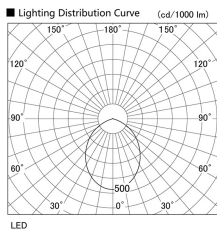

Item no. DD098-4560WW8530L

Series Name: Φ 150 Spark (Swallow Cone)

White Reflector

Installation	Recessed mount
Type	
Fixture wattage	44.3W
Beam angle	91 deg
Color Temp.	3000K
CRI	Ra>85
Luminous	4621 lm
Body	Die-cast aluminum alloy
Body finish	N/A
Trim finish	White
Reflector finish	White
IP Rate	IP20
Light source	COB module
Input Voltage	AC220~240V
Dimming Type	Non-Dimmable
Certificate	CE, CCC
Cut Hole	150mm

Height (Weight)	
65.3W	127 (1.4kg)
48.5W	127 (1.4kg)
44.3W	108 (1.2kg)
33.8W	108 (1.2kg)
30.3W	108 (1.2kg)
23.0W	78 (0.9kg)