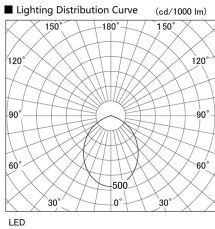

Item no. DD098-4560WW8530L

Series Name: Φ 150 Spark (Swallow Cone)

White Reflector

Installation	Recessed mount
Type	Φ 150 Spark (Swallow Cone)
Fixture wattage	44.3W
Beam angle	91 deg
Color Temp.	3000K
CRI	Ra>85
Luminous	4621 lm
Body	Die-cast aluminum alloy
Body finish	N/A
Trim finish	White
Reflector finish	White
IP Rate	IP20
Light source	COB module
Input Voltage	AC220~240V
Dimming Type	Non-Dimmable
Certificate	CE, CCC
Cut Hole	150mm

Height (Weight)	
65.3W	127 (1.4kg)
48.5W	127 (1.4kg)
44.3W	108 (1.2kg)
33.8W	108 (1.2kg)
30.3W	108 (1.2kg)
23.0W	78 (0.9kg)