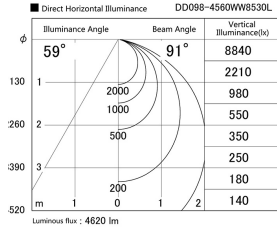

Item no. DD098-4560WW8530L

Series Name: Φ 150 Spark (Swallow Cone)

White Reflector

Installation	Recessed mount
Type	Φ 150 Spark (Swallow Cone)
Fixture wattage	44.3W
Beam angle	91 deg
Color Temp.	3000K
CRI	Ra>85
Luminous	4621 lm
Body	Die-cast aluminum alloy
Body finish	N/A
Trim finish	White
Reflector finish	White
IP Rate	IP20
Light source	COB module
Input Voltage	AC220~240V
Dimming Type	Non-Dimmable
Certificate	CE, CCC
Cut Hole	150mm

Height (Weight)	
65.3W	127 (1.4kg)
48.5W	127 (1.4kg)
44.3W	108 (1.2kg)
33.8W	108 (1.2kg)
30.3W	108 (1.2kg)
23.0W	78 (0.9kg)