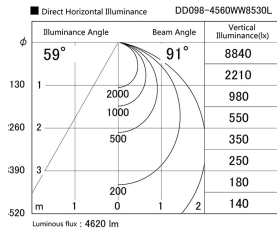

Item no. DD098-4560WW8530L

Series Name: Φ 150 Spark (Swallow Cone)

White Reflector

Installation	Recessed mount
Type	
Fixture wattage	44.3W
Beam angle	91 deg
Color Temp.	3000K
CRI	Ra>85
Luminous	4621 lm
Body	Die-cast aluminum alloy
Body finish	N/A
Trim finish	White
Reflector finish	White
IP Rate	IP20
Light source	COB module
Input Voltage	AC220~240V
Dimming Type	Non-Dimmable
Certificate	CE, CCC
Cut Hole	150mm

Height (Weight)	
65.3W	127 (1.4kg)
48.5W	127 (1.4kg)
44.3W	108 (1.2kg)
33.8W	108 (1.2kg)
30.3W	108 (1.2kg)
23.0W	78 (0.9kg)