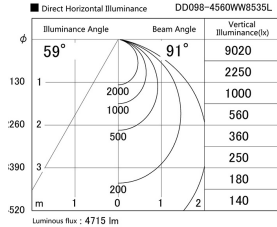

Item no. DD098-4560WW8535L

Series Name: Φ 150 Spark (Swallow Cone)

White Reflector

Installation	Recessed mount
Type	
Fixture wattage	44.3W
Beam angle	91 deg
Color Temp.	3500K
CRI	Ra>85
Luminous	4714 lm
Body	Die-cast aluminum alloy
Body finish	N/A
Trim finish	White
Reflector finish	White
IP Rate	IP20
Light source	COB module
Input Voltage	AC220~240V
Dimming Type	Non-Dimmable
Certificate	CE, CCC
Cut Hole	150mm

Height (Weight)	
65.3W	127 (1.4kg)
48.5W	127 (1.4kg)
44.3W	108 (1.2kg)
33.8W	108 (1.2kg)
30.3W	108 (1.2kg)
23.0W	78 (0.9kg)