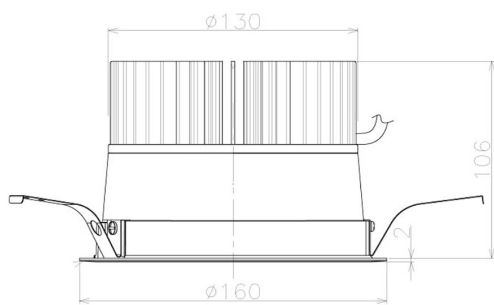

Item no. DD098-4560WW8535L

Series Name: Φ 150 Spark (Swallow Cone)

White Reflector

Installation	Recessed mount
Type	
Fixture wattage	44.3W
Beam angle	91 deg
Color Temp.	3500K
CRI	Ra>85
Luminous	4714 lm
Body	Die-cast aluminum alloy
Body finish	N/A
Trim finish	White
Reflector finish	White
IP Rate	IP20
Light source	COB module
Input Voltage	AC220~240V
Dimming Type	Non-Dimmable
Certificate	CE, CCC
Cut Hole	150mm

Height (Weight)	
65.3W	127 (1.4kg)
48.5W	127 (1.4kg)
44.3W	108 (1.2kg)
33.8W	108 (1.2kg)
30.3W	108 (1.2kg)
23.0W	78 (0.9kg)