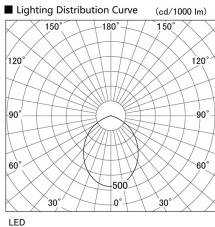

Item no. DD098-4560WW8535L

Series Name: Φ 150 Spark (Swallow Cone)

White Reflector

Installation	Recessed mount
Type	
Fixture wattage	44.3W
Beam angle	91 deg
Color Temp.	3500K
CRI	Ra>85
Luminous	4714 lm
Body	Die-cast aluminum alloy
Body finish	N/A
Trim finish	White
Reflector finish	White
IP Rate	IP20
Light source	COB module
Input Voltage	AC220~240V
Dimming Type	Non-Dimmable
Certificate	CE, CCC
Cut Hole	150mm

Height (Weight)	
65.3W	127 (1.4kg)
48.5W	127 (1.4kg)
44.3W	108 (1.2kg)
33.8W	108 (1.2kg)
30.3W	108 (1.2kg)
23.0W	78 (0.9kg)