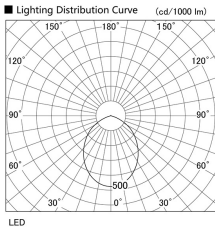

Item no. DD098-4560WW8540L

Series Name: Φ 150 Spark (Swallow Cone)

White Reflector

Installation	Recessed mount
Type	Φ 150 Spark (Swallow Cone)
Fixture wattage	44.3W
Beam angle	91 deg
Color Temp.	4000K
CRI	Ra>85
Luminous	4760 lm
Body	Die-cast aluminum alloy
Body finish	N/A
Trim finish	White
Reflector finish	White
IP Rate	IP20
Light source	COB module
Input Voltage	AC220~240V
Dimming Type	Non-Dimmable
Certificate	CE, CCC
Cut Hole	150mm

Height (Weight)	
65.3W	127 (1.4kg)
48.5W	127 (1.4kg)
44.3W	108 (1.2kg)
33.8W	108 (1.2kg)
30.3W	108 (1.2kg)
23.0W	78 (0.9kg)