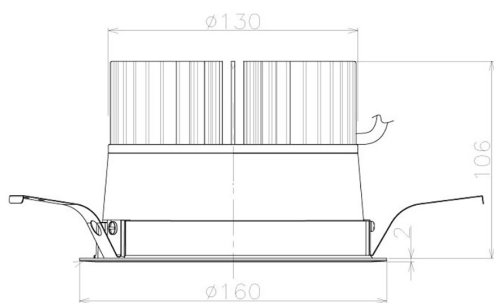

Item no. DD098-4560WW8540L

Series Name: Φ 150 Spark (Swallow Cone)

White Reflector

Installation	Recessed mount
Type	
Fixture wattage	44.3W
Beam angle	91 deg
Color Temp.	4000K
CRI	Ra>85
Luminous	4760 lm
Body	Die-cast aluminum alloy
Body finish	N/A
Trim finish	White
Reflector finish	White
IP Rate	IP20
Light source	COB module
Input Voltage	AC220~240V
Dimming Type	Non-Dimmable
Certificate	CE, CCC
Cut Hole	150mm

Height (Weight)	
65.3W	127 (1.4kg)
48.5W	127 (1.4kg)
44.3W	108 (1.2kg)
33.8W	108 (1.2kg)
30.3W	108 (1.2kg)
23.0W	78 (0.9kg)