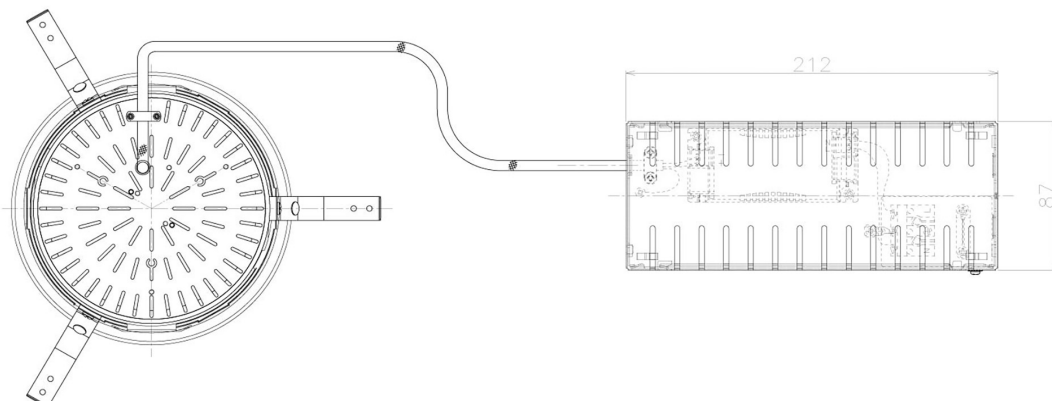

Item no. DD098-4560WW8540L

Series Name: Φ 150 Spark (Swallow Cone)

White Reflector

Installation	Recessed mount
Type	
Fixture wattage	44.3W
Beam angle	91 deg
Color Temp.	4000K
CRI	Ra>85
Luminous	4760 lm
Body	Die-cast aluminum alloy
Body finish	N/A
Trim finish	White
Reflector finish	White
IP Rate	IP20
Light source	COB module
Input Voltage	AC220~240V
Dimming Type	Non-Dimmable
Certificate	CE, CCC
Cut Hole	150mm

Height (Weight)	
65.3W	127 (1.4kg)
48.5W	127 (1.4kg)
44.3W	108 (1.2kg)
33.8W	108 (1.2kg)
30.3W	108 (1.2kg)
23.0W	78 (0.9kg)