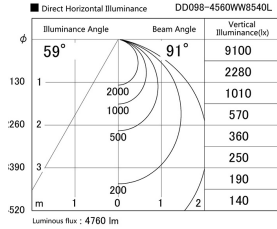

Item no. DD098-4560WW8540L

Series Name: Φ 150 Spark (Swallow Cone)

White Reflector

Installation	Recessed mount
Type	Φ 150 Spark (Swallow Cone)
Fixture wattage	44.3W
Beam angle	91 deg
Color Temp.	4000K
CRI	Ra>85
Luminous	4760 lm
Body	Die-cast aluminum alloy
Body finish	N/A
Trim finish	White
Reflector finish	White
IP Rate	IP20
Light source	COB module
Input Voltage	AC220~240V
Dimming Type	Non-Dimmable
Certificate	CE, CCC
Cut Hole	150mm

Height (Weight)	
65.3W	127 (1.4kg)
48.5W	127 (1.4kg)
44.3W	108 (1.2kg)
33.8W	108 (1.2kg)
30.3W	108 (1.2kg)
23.0W	78 (0.9kg)