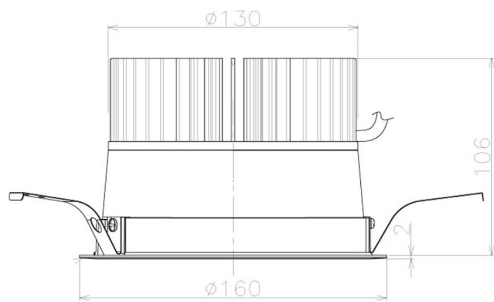

Item no. DD098-4560WW8540L

Series Name: Φ 150 Spark (Swallow Cone)

White Reflector

Installation	Recessed mount
Type	Φ 150 Spark (Swallow Cone)
Fixture wattage	44.3W
Beam angle	91 deg
Color Temp.	4000K
CRI	Ra>85
Luminous	4760 lm
Body	Die-cast aluminum alloy
Body finish	N/A
Trim finish	White
Reflector finish	White
IP Rate	IP20
Light source	COB module
Input Voltage	AC220~240V
Dimming Type	Non-Dimmable
Certificate	CE, CCC
Cut Hole	150mm

Height (Weight)	
65.3W	127 (1.4kg)
48.5W	127 (1.4kg)
44.3W	108 (1.2kg)
33.8W	108 (1.2kg)
30.3W	108 (1.2kg)
23.0W	78 (0.9kg)