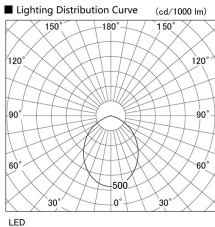

Item no. DD098-4560WW8540L

Series Name: Φ 150 Spark (Swallow Cone)

White Reflector

Installation	Recessed mount
Type	
Fixture wattage	44.3W
Beam angle	91 deg
Color Temp.	4000K
CRI	Ra>85
Luminous	4760 lm
Body	Die-cast aluminum alloy
Body finish	N/A
Trim finish	White
Reflector finish	White
IP Rate	IP20
Light source	COB module
Input Voltage	AC220~240V
Dimming Type	Non-Dimmable
Certificate	CE, CCC
Cut Hole	150mm

Height (Weight)	
65.3W	127 (1.4kg)
48.5W	127 (1.4kg)
44.3W	108 (1.2kg)
33.8W	108 (1.2kg)
30.3W	108 (1.2kg)
23.0W	78 (0.9kg)