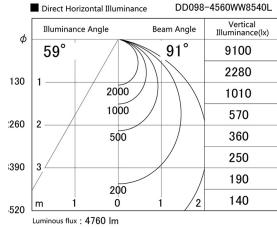

Item no. DD098-4560WW8540L

Series Name: Φ 150 Spark (Swallow Cone)

White Reflector

Installation	Recessed mount
Type	
Fixture wattage	44.3W
Beam angle	91 deg
Color Temp.	4000K
CRI	Ra>85
Luminous	4760 lm
Body	Die-cast aluminum alloy
Body finish	N/A
Trim finish	White
Reflector finish	White
IP Rate	IP20
Light source	COB module
Input Voltage	AC220~240V
Dimming Type	Non-Dimmable
Certificate	CE, CCC
Cut Hole	150mm

Height (Weight)	
65.3W	127 (1.4kg)
48.5W	127 (1.4kg)
44.3W	108 (1.2kg)
33.8W	108 (1.2kg)
30.3W	108 (1.2kg)
23.0W	78 (0.9kg)