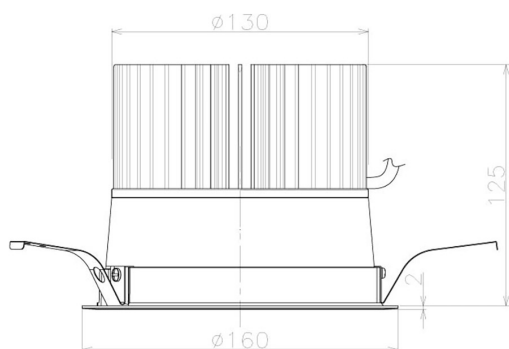

Item no. DD098-5020WW8527L

Series Name:  $\Phi$ 150 Spark (Swallow Cone)

White Reflector

Installation	Recessed mount
Type	
Fixture wattage	48.5W
Beam angle	25 deg
Color Temp.	2700K
CRI	Ra>85
Luminous	5130 lm
Body	Die-cast aluminum alloy
Body finish	N/A
Trim finish	White
Reflector finish	White
IP Rate	IP20
Light source	COB module
Input Voltage	AC220~240V
Dimming Type	Non-Dimmable
Certificate	CE, CCC
Cut Hole	150mm

Height (Weight)	
65.3W	127 (1.4kg)
48.5W	127 (1.4kg)
44.3W	108 (1.2kg)
33.8W	108 (1.2kg)
30.3W	108 (1.2kg)
23.0W	78 (0.9kg)