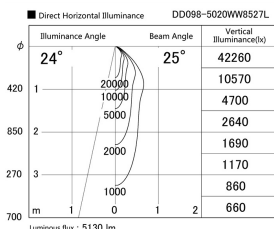

Item no. DD098-5020WW8527L

Series Name:  $\Phi$ 150 Spark (Swallow Cone)

White Reflector

Installation	Recessed mount
Type	
Fixture wattage	48.5W
Beam angle	25 deg
Color Temp.	2700K
CRI	Ra>85
Luminous	5130 lm
Body	Die-cast aluminum alloy
Body finish	N/A
Trim finish	White
Reflector finish	White
IP Rate	IP20
Light source	COB module
Input Voltage	AC220~240V
Dimming Type	Non-Dimmable
Certificate	CE, CCC
Cut Hole	150mm

Height (Weight)	
65.3W	127 (1.4kg)
48.5W	127 (1.4kg)
44.3W	108 (1.2kg)
33.8W	108 (1.2kg)
30.3W	108 (1.2kg)
23.0W	78 (0.9kg)