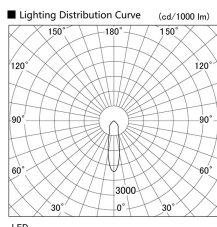

Item no. DD098-5020WW8527L

Series Name:  $\Phi$ 150 Spark (Swallow Cone)

White Reflector

Installation	Recessed mount
Type	
Fixture wattage	48.5W
Beam angle	25 deg
Color Temp.	2700K
CRI	Ra>85
Luminous	5130 lm
Body	Die-cast aluminum alloy
Body finish	N/A
Trim finish	White
Reflector finish	White
IP Rate	IP20
Light source	COB module
Input Voltage	AC220~240V
Dimming Type	Non-Dimmable
Certificate	CE, CCC
Cut Hole	150mm

Height (Weight)	
65.3W	127 (1.4kg)
48.5W	127 (1.4kg)
44.3W	108 (1.2kg)
33.8W	108 (1.2kg)
30.3W	108 (1.2kg)
23.0W	78 (0.9kg)