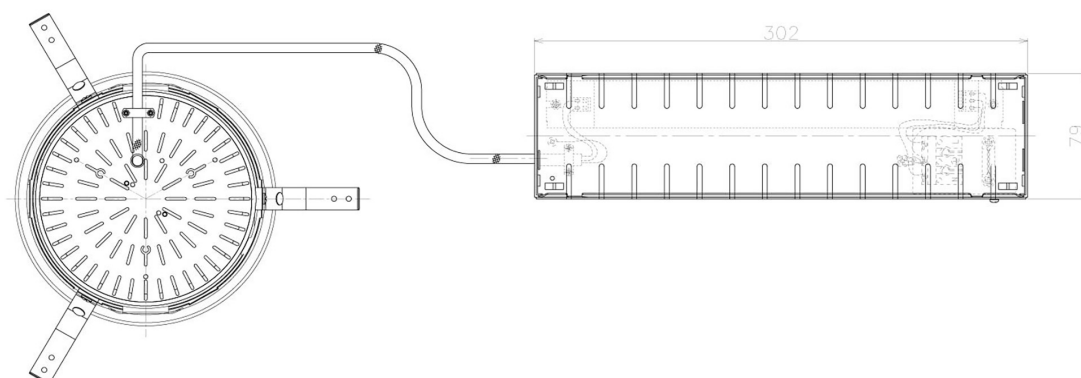

Item no. DD098-5020WW8527L

Series Name:  $\Phi$ 150 Spark (Swallow Cone)

White Reflector

Installation	Recessed mount
Type	
Fixture wattage	48.5W
Beam angle	25 deg
Color Temp.	2700K
CRI	Ra>85
Luminous	5130 lm
Body	Die-cast aluminum alloy
Body finish	N/A
Trim finish	White
Reflector finish	White
IP Rate	IP20
Light source	COB module
Input Voltage	AC220~240V
Dimming Type	Non-Dimmable
Certificate	CE, CCC
Cut Hole	150mm

Height (Weight)	
65.3W	127 (1.4kg)
48.5W	127 (1.4kg)
44.3W	108 (1.2kg)
33.8W	108 (1.2kg)
30.3W	108 (1.2kg)
23.0W	78 (0.9kg)