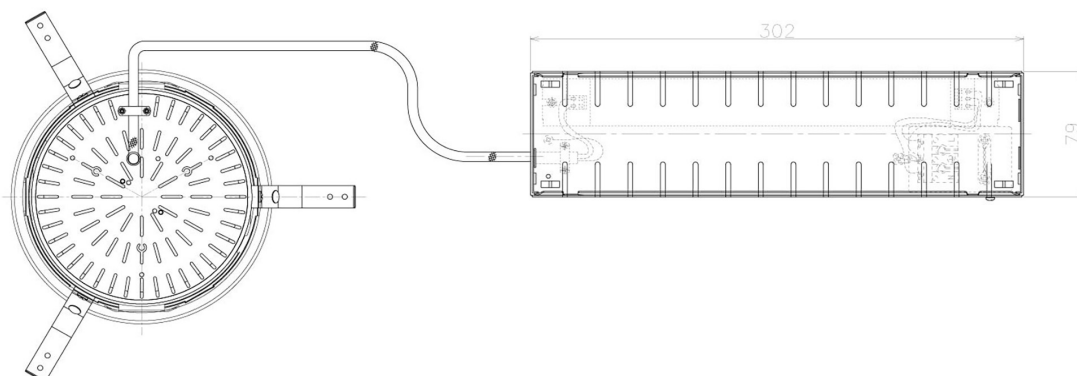

Item no. DD098-5020WW8530L

Series Name: Φ 150 Spark (Swallow Cone)

White Reflector

Installation	Recessed mount
Type	
Fixture wattage	48.5W
Beam angle	25 deg
Color Temp.	3000K
CRI	Ra>85
Luminous	5344 lm
Body	Die-cast aluminum alloy
Body finish	N/A
Trim finish	White
Reflector finish	White
IP Rate	IP20
Light source	COB module
Input Voltage	AC220~240V
Dimming Type	Non-Dimmable
Certificate	CE, CCC
Cut Hole	150mm

Height (Weight)	
65.3W	127 (1.4kg)
48.5W	127 (1.4kg)
44.3W	108 (1.2kg)
33.8W	108 (1.2kg)
30.3W	108 (1.2kg)
23.0W	78 (0.9kg)