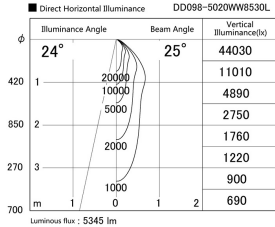

Item no. DD098-5020WW8530L

Series Name: Φ 150 Spark (Swallow Cone)

White Reflector

Installation	Recessed mount
Type	
Fixture wattage	48.5W
Beam angle	25 deg
Color Temp.	3000K
CRI	Ra>85
Luminous	5344 lm
Body	Die-cast aluminum alloy
Body finish	N/A
Trim finish	White
Reflector finish	White
IP Rate	IP20
Light source	COB module
Input Voltage	AC220~240V
Dimming Type	Non-Dimmable
Certificate	CE, CCC
Cut Hole	150mm

Height (Weight)	
65.3W	127 (1.4kg)
48.5W	127 (1.4kg)
44.3W	108 (1.2kg)
33.8W	108 (1.2kg)
30.3W	108 (1.2kg)
23.0W	78 (0.9kg)