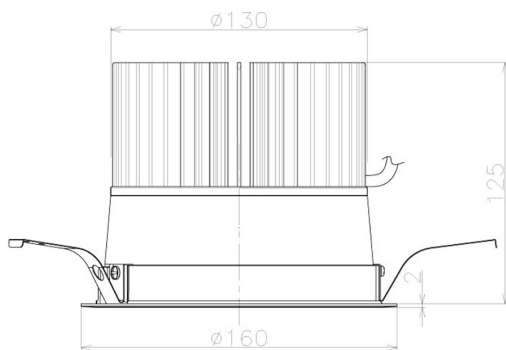

Item no. DD098-5020WW8530L

Series Name: Φ 150 Spark (Swallow Cone)

White Reflector

Installation	Recessed mount
Type	
Fixture wattage	48.5W
Beam angle	25 deg
Color Temp.	3000K
CRI	Ra>85
Luminous	5344 lm
Body	Die-cast aluminum alloy
Body finish	N/A
Trim finish	White
Reflector finish	White
IP Rate	IP20
Light source	COB module
Input Voltage	AC220~240V
Dimming Type	Non-Dimmable
Certificate	CE, CCC
Cut Hole	150mm

Height (Weight)	
65.3W	127 (1.4kg)
48.5W	127 (1.4kg)
44.3W	108 (1.2kg)
33.8W	108 (1.2kg)
30.3W	108 (1.2kg)
23.0W	78 (0.9kg)