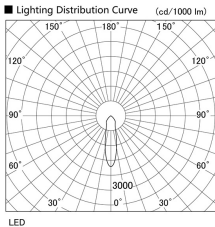

Item no. DD098-5020WW8530L

Series Name: Φ 150 Spark (Swallow Cone)

White Reflector

Installation	Recessed mount
Type	
Fixture wattage	48.5W
Beam angle	25 deg
Color Temp.	3000K
CRI	Ra>85
Luminous	5344 lm
Body	Die-cast aluminum alloy
Body finish	N/A
Trim finish	White
Reflector finish	White
IP Rate	IP20
Light source	COB module
Input Voltage	AC220~240V
Dimming Type	Non-Dimmable
Certificate	CE, CCC
Cut Hole	150mm

Height (Weight)	
65.3W	127 (1.4kg)
48.5W	127 (1.4kg)
44.3W	108 (1.2kg)
33.8W	108 (1.2kg)
30.3W	108 (1.2kg)
23.0W	78 (0.9kg)