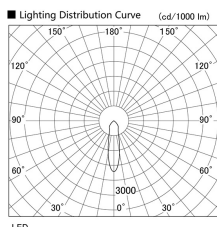

Item no. DD098-5020WW8535L

Series Name:  $\Phi$ 150 Spark (Swallow Cone)

White Reflector

Installation	Recessed mount
Type	
Fixture wattage	48.5W
Beam angle	25 deg
Color Temp.	3500K
CRI	Ra>85
Luminous	5451 lm
Body	Die-cast aluminum alloy
Body finish	N/A
Trim finish	White
Reflector finish	White
IP Rate	IP20
Light source	COB module
Input Voltage	AC220~240V
Dimming Type	Non-Dimmable
Certificate	CE, CCC
Cut Hole	150mm

Height (Weight)	
65.3W	127 (1.4kg)
48.5W	127 (1.4kg)
44.3W	108 (1.2kg)
33.8W	108 (1.2kg)
30.3W	108 (1.2kg)
23.0W	78 (0.9kg)