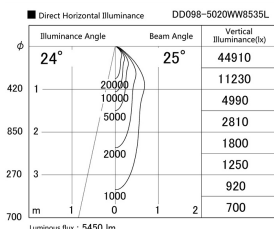

Item no. DD098-5020WW8535L

Series Name:  $\Phi$ 150 Spark (Swallow Cone)

White Reflector

Installation	Recessed mount
Type	
Fixture wattage	48.5W
Beam angle	25 deg
Color Temp.	3500K
CRI	Ra>85
Luminous	5451 lm
Body	Die-cast aluminum alloy
Body finish	N/A
Trim finish	White
Reflector finish	White
IP Rate	IP20
Light source	COB module
Input Voltage	AC220~240V
Dimming Type	Non-Dimmable
Certificate	CE, CCC
Cut Hole	150mm

Height (Weight)	
65.3W	127 (1.4kg)
48.5W	127 (1.4kg)
44.3W	108 (1.2kg)
33.8W	108 (1.2kg)
30.3W	108 (1.2kg)
23.0W	78 (0.9kg)