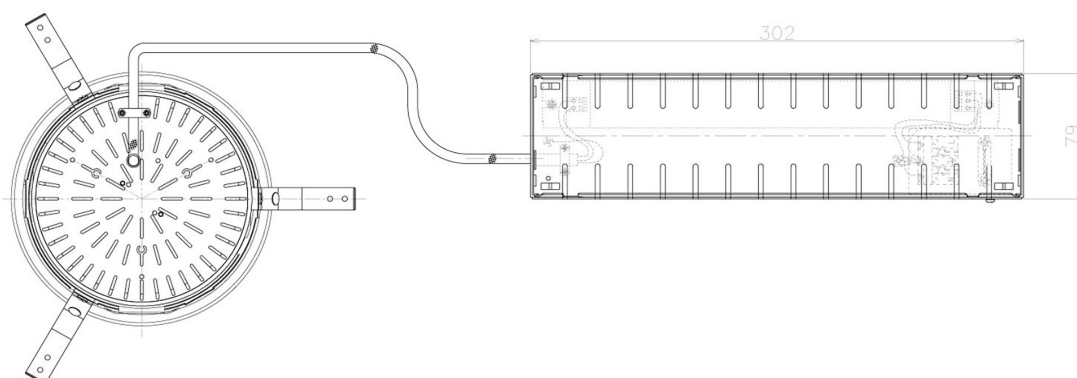

Item no. DD098-5020WW8535L

Series Name:  $\Phi$ 150 Spark (Swallow Cone)

White Reflector

Installation	Recessed mount
Type	
Fixture wattage	48.5W
Beam angle	25 deg
Color Temp.	3500K
CRI	Ra>85
Luminous	5451 lm
Body	Die-cast aluminum alloy
Body finish	N/A
Trim finish	White
Reflector finish	White
IP Rate	IP20
Light source	COB module
Input Voltage	AC220~240V
Dimming Type	Non-Dimmable
Certificate	CE, CCC
Cut Hole	150mm

Height (Weight)	
65.3W	127 (1.4kg)
48.5W	127 (1.4kg)
44.3W	108 (1.2kg)
33.8W	108 (1.2kg)
30.3W	108 (1.2kg)
23.0W	78 (0.9kg)