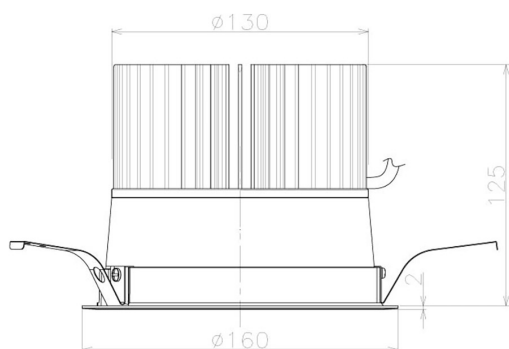

Item no. DD098-5020WW8535L

Series Name:  $\Phi$ 150 Spark (Swallow Cone)

White Reflector

Installation	Recessed mount
Type	
Fixture wattage	48.5W
Beam angle	25 deg
Color Temp.	3500K
CRI	Ra>85
Luminous	5451 lm
Body	Die-cast aluminum alloy
Body finish	N/A
Trim finish	White
Reflector finish	White
IP Rate	IP20
Light source	COB module
Input Voltage	AC220~240V
Dimming Type	Non-Dimmable
Certificate	CE, CCC
Cut Hole	150mm

Height (Weight)	
65.3W	127 (1.4kg)
48.5W	127 (1.4kg)
44.3W	108 (1.2kg)
33.8W	108 (1.2kg)
30.3W	108 (1.2kg)
23.0W	78 (0.9kg)