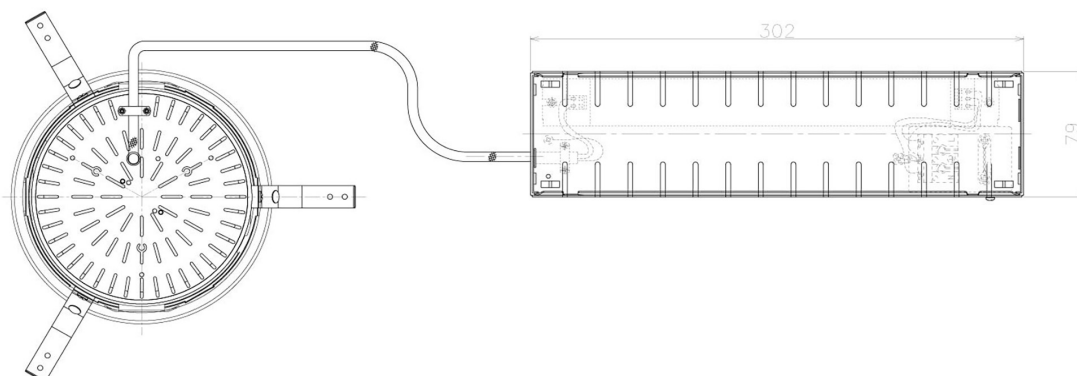

Item no. DD098-5020WW8540L

Series Name:  $\Phi$ 150 Spark (Swallow Cone)

White Reflector

|                  |                         |
|------------------|-------------------------|
| Installation     | Recessed mount          |
| Type             |                         |
| Fixture wattage  | 48.5W                   |
| Beam angle       | 25 deg                  |
| Color Temp.      | 4000K                   |
| CRI              | Ra>85                   |
| Luminous         | 5504 lm                 |
| Body             | Die-cast aluminum alloy |
| Body finish      | N/A                     |
| Trim finish      | White                   |
| Reflector finish | White                   |
| IP Rate          | IP20                    |
| Light source     | COB module              |
| Input Voltage    | AC220~240V              |
| Dimming Type     | Non-Dimmable            |
| Certificate      | CE, CCC                 |
| Cut Hole         | 150mm                   |

| Height (Weight) |             |
|-----------------|-------------|
| 65.3W           | 127 (1.4kg) |
| 48.5W           | 127 (1.4kg) |
| 44.3W           | 108 (1.2kg) |
| 33.8W           | 108 (1.2kg) |
| 30.3W           | 108 (1.2kg) |
| 23.0W           | 78 (0.9kg)  |