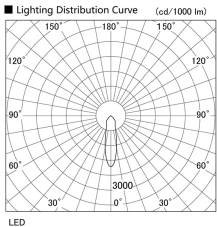

Item no. DD098-5020WW8540L

Series Name:  $\Phi$ 150 Spark (Swallow Cone)

White Reflector

|                  |                         |
|------------------|-------------------------|
| Installation     | Recessed mount          |
| Type             |                         |
| Fixture wattage  | 48.5W                   |
| Beam angle       | 25 deg                  |
| Color Temp.      | 4000K                   |
| CRI              | Ra>85                   |
| Luminous         | 5504 lm                 |
| Body             | Die-cast aluminum alloy |
| Body finish      | N/A                     |
| Trim finish      | White                   |
| Reflector finish | White                   |
| IP Rate          | IP20                    |
| Light source     | COB module              |
| Input Voltage    | AC220~240V              |
| Dimming Type     | Non-Dimmable            |
| Certificate      | CE, CCC                 |
| Cut Hole         | 150mm                   |

| Height (Weight) |             |
|-----------------|-------------|
| 65.3W           | 127 (1.4kg) |
| 48.5W           | 127 (1.4kg) |
| 44.3W           | 108 (1.2kg) |
| 33.8W           | 108 (1.2kg) |
| 30.3W           | 108 (1.2kg) |
| 23.0W           | 78 (0.9kg)  |