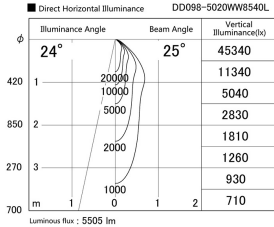

Item no. DD098-5020WW8540L

Series Name:  $\Phi$ 150 Spark (Swallow Cone)

White Reflector

|                  |                         |
|------------------|-------------------------|
| Installation     | Recessed mount          |
| Type             |                         |
| Fixture wattage  | 48.5W                   |
| Beam angle       | 25 deg                  |
| Color Temp.      | 4000K                   |
| CRI              | Ra>85                   |
| Luminous         | 5504 lm                 |
| Body             | Die-cast aluminum alloy |
| Body finish      | N/A                     |
| Trim finish      | White                   |
| Reflector finish | White                   |
| IP Rate          | IP20                    |
| Light source     | COB module              |
| Input Voltage    | AC220~240V              |
| Dimming Type     | Non-Dimmable            |
| Certificate      | CE, CCC                 |
| Cut Hole         | 150mm                   |

| Height (Weight) |             |
|-----------------|-------------|
| 65.3W           | 127 (1.4kg) |
| 48.5W           | 127 (1.4kg) |
| 44.3W           | 108 (1.2kg) |
| 33.8W           | 108 (1.2kg) |
| 30.3W           | 108 (1.2kg) |
| 23.0W           | 78 (0.9kg)  |