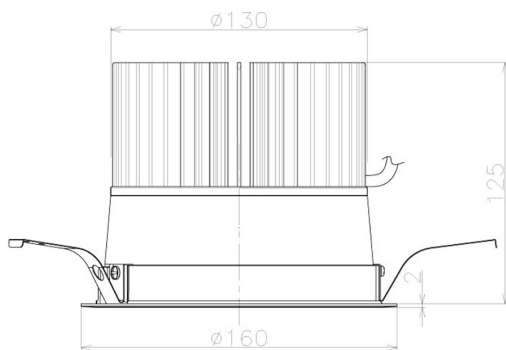

Item no. DD098-5020WW8540L

Series Name:  $\Phi$ 150 Spark (Swallow Cone)

White Reflector

|                  |                         |
|------------------|-------------------------|
| Installation     | Recessed mount          |
| Type             |                         |
| Fixture wattage  | 48.5W                   |
| Beam angle       | 25 deg                  |
| Color Temp.      | 4000K                   |
| CRI              | Ra>85                   |
| Luminous         | 5504 lm                 |
| Body             | Die-cast aluminum alloy |
| Body finish      | N/A                     |
| Trim finish      | White                   |
| Reflector finish | White                   |
| IP Rate          | IP20                    |
| Light source     | COB module              |
| Input Voltage    | AC220~240V              |
| Dimming Type     | Non-Dimmable            |
| Certificate      | CE, CCC                 |
| Cut Hole         | 150mm                   |

| Height (Weight) |             |
|-----------------|-------------|
| 65.3W           | 127 (1.4kg) |
| 48.5W           | 127 (1.4kg) |
| 44.3W           | 108 (1.2kg) |
| 33.8W           | 108 (1.2kg) |
| 30.3W           | 108 (1.2kg) |
| 23.0W           | 78 (0.9kg)  |