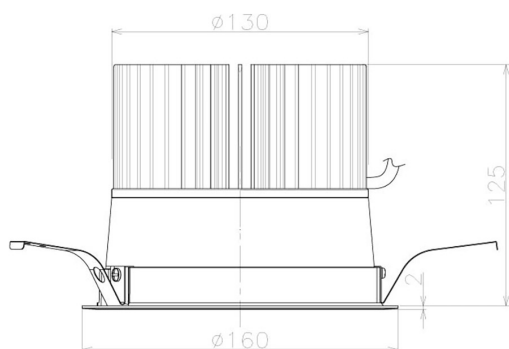

Item no. DD098-5040WW8527L

Series Name: Φ 150 Spark (Swallow Cone)

White Reflector

Installation	Recessed mount
Type	
Fixture wattage	48.5W
Beam angle	41 deg
Color Temp.	2700K
CRI	Ra>85
Luminous	5100 lm
Body	Die-cast aluminum alloy
Body finish	N/A
Trim finish	White
Reflector finish	White
IP Rate	IP20
Light source	COB module
Input Voltage	AC220~240V
Dimming Type	Non-Dimmable
Certificate	CE, CCC
Cut Hole	150mm

Height (Weight)	
65.3W	127 (1.4kg)
48.5W	127 (1.4kg)
44.3W	108 (1.2kg)
33.8W	108 (1.2kg)
30.3W	108 (1.2kg)
23.0W	78 (0.9kg)