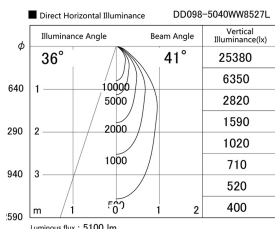

Item no. DD098-5040WW8527L

Series Name: Φ 150 Spark (Swallow Cone)

White Reflector

Installation	Recessed mount
Type	
Fixture wattage	48.5W
Beam angle	41 deg
Color Temp.	2700K
CRI	Ra>85
Luminous	5100 lm
Body	Die-cast aluminum alloy
Body finish	N/A
Trim finish	White
Reflector finish	White
IP Rate	IP20
Light source	COB module
Input Voltage	AC220~240V
Dimming Type	Non-Dimmable
Certificate	CE, CCC
Cut Hole	150mm

Height (Weight)	
65.3W	127 (1.4kg)
48.5W	127 (1.4kg)
44.3W	108 (1.2kg)
33.8W	108 (1.2kg)
30.3W	108 (1.2kg)
23.0W	78 (0.9kg)