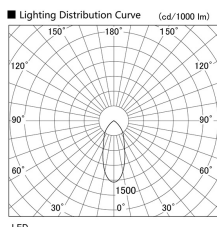

Item no. DD098-5040WW8527L

Series Name: Φ 150 Spark (Swallow Cone)

White Reflector

Installation	Recessed mount
Type	
Fixture wattage	48.5W
Beam angle	41 deg
Color Temp.	2700K
CRI	Ra>85
Luminous	5100 lm
Body	Die-cast aluminum alloy
Body finish	N/A
Trim finish	White
Reflector finish	White
IP Rate	IP20
Light source	COB module
Input Voltage	AC220~240V
Dimming Type	Non-Dimmable
Certificate	CE, CCC
Cut Hole	150mm

Height (Weight)	
65.3W	127 (1.4kg)
48.5W	127 (1.4kg)
44.3W	108 (1.2kg)
33.8W	108 (1.2kg)
30.3W	108 (1.2kg)
23.0W	78 (0.9kg)