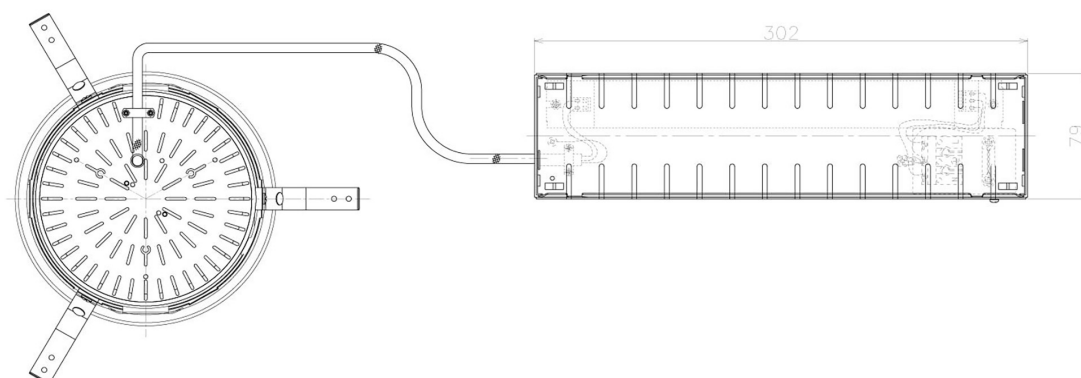

Item no. DD098-5040WW8527L

Series Name: Φ 150 Spark (Swallow Cone)

White Reflector

Installation	Recessed mount
Type	
Fixture wattage	48.5W
Beam angle	41 deg
Color Temp.	2700K
CRI	Ra>85
Luminous	5100 lm
Body	Die-cast aluminum alloy
Body finish	N/A
Trim finish	White
Reflector finish	White
IP Rate	IP20
Light source	COB module
Input Voltage	AC220~240V
Dimming Type	Non-Dimmable
Certificate	CE, CCC
Cut Hole	150mm

Height (Weight)	
65.3W	127 (1.4kg)
48.5W	127 (1.4kg)
44.3W	108 (1.2kg)
33.8W	108 (1.2kg)
30.3W	108 (1.2kg)
23.0W	78 (0.9kg)