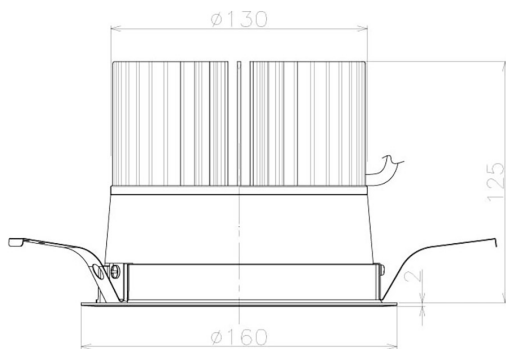

Item no. DD098-5040WW8530L

Series Name: Φ 150 Spark (Swallow Cone)

White Reflector

Installation	Recessed mount
Type	Φ 150 Spark (Swallow Cone)
Fixture wattage	48.5W
Beam angle	41 deg
Color Temp.	3000K
CRI	Ra>85
Luminous	5313 lm
Body	Die-cast aluminum alloy
Body finish	N/A
Trim finish	White
Reflector finish	White
IP Rate	IP20
Light source	COB module
Input Voltage	AC220~240V
Dimming Type	Non-Dimmable
Certificate	CE, CCC
Cut Hole	150mm

Height (Weight)	
65.3W	127 (1.4kg)
48.5W	127 (1.4kg)
44.3W	108 (1.2kg)
33.8W	108 (1.2kg)
30.3W	108 (1.2kg)
23.0W	78 (0.9kg)