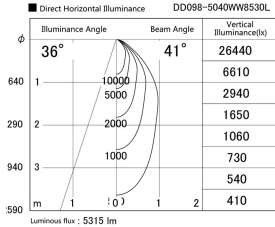

Item no. DD098-5040WW8530L

Series Name: Φ 150 Spark (Swallow Cone)

White Reflector

Installation	Recessed mount
Type	Φ 150 Spark (Swallow Cone)
Fixture wattage	48.5W
Beam angle	41 deg
Color Temp.	3000K
CRI	Ra>85
Luminous	5313 lm
Body	Die-cast aluminum alloy
Body finish	N/A
Trim finish	White
Reflector finish	White
IP Rate	IP20
Light source	COB module
Input Voltage	AC220~240V
Dimming Type	Non-Dimmable
Certificate	CE, CCC
Cut Hole	150mm

Height (Weight)	
65.3W	127 (1.4kg)
48.5W	127 (1.4kg)
44.3W	108 (1.2kg)
33.8W	108 (1.2kg)
30.3W	108 (1.2kg)
23.0W	78 (0.9kg)