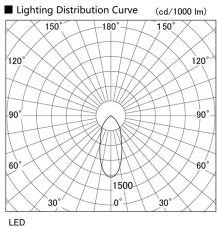

Item no. DD098-5040WW8530L

Series Name: Φ 150 Spark (Swallow Cone)

White Reflector

Installation	Recessed mount
Type	
Fixture wattage	48.5W
Beam angle	41 deg
Color Temp.	3000K
CRI	Ra>85
Luminous	5313 lm
Body	Die-cast aluminum alloy
Body finish	N/A
Trim finish	White
Reflector finish	White
IP Rate	IP20
Light source	COB module
Input Voltage	AC220~240V
Dimming Type	Non-Dimmable
Certificate	CE, CCC
Cut Hole	150mm

Height (Weight)	
65.3W	127 (1.4kg)
48.5W	127 (1.4kg)
44.3W	108 (1.2kg)
33.8W	108 (1.2kg)
30.3W	108 (1.2kg)
23.0W	78 (0.9kg)