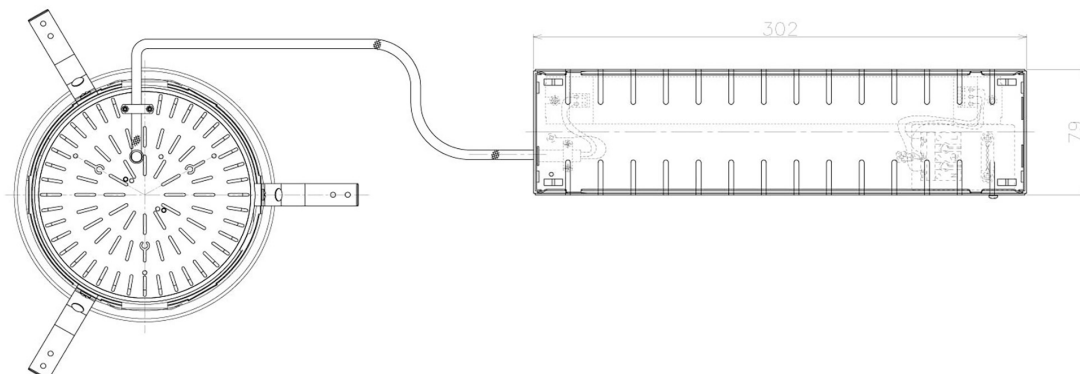

Item no. DD098-5040WW8530L

Series Name: Φ 150 Spark (Swallow Cone)

White Reflector

Installation	Recessed mount
Type	Φ 150 Spark (Swallow Cone)
Fixture wattage	48.5W
Beam angle	41 deg
Color Temp.	3000K
CRI	Ra>85
Luminous	5313 lm
Body	Die-cast aluminum alloy
Body finish	N/A
Trim finish	White
Reflector finish	White
IP Rate	IP20
Light source	COB module
Input Voltage	AC220~240V
Dimming Type	Non-Dimmable
Certificate	CE, CCC
Cut Hole	150mm

Height (Weight)	
65.3W	127 (1.4kg)
48.5W	127 (1.4kg)
44.3W	108 (1.2kg)
33.8W	108 (1.2kg)
30.3W	108 (1.2kg)
23.0W	78 (0.9kg)