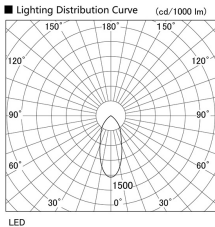

Item no. DD098-5040WW8530L

Series Name: Φ 150 Spark (Swallow Cone)

White Reflector

Installation	Recessed mount
Type	Φ 150 Spark (Swallow Cone)
Fixture wattage	48.5W
Beam angle	41 deg
Color Temp.	3000K
CRI	Ra>85
Luminous	5313 lm
Body	Die-cast aluminum alloy
Body finish	N/A
Trim finish	White
Reflector finish	White
IP Rate	IP20
Light source	COB module
Input Voltage	AC220~240V
Dimming Type	Non-Dimmable
Certificate	CE, CCC
Cut Hole	150mm

Height (Weight)	
65.3W	127 (1.4kg)
48.5W	127 (1.4kg)
44.3W	108 (1.2kg)
33.8W	108 (1.2kg)
30.3W	108 (1.2kg)
23.0W	78 (0.9kg)