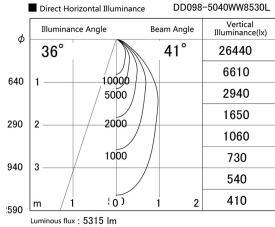

Item no. DD098-5040WW8530L

Series Name: Φ 150 Spark (Swallow Cone)

White Reflector

Installation	Recessed mount
Type	
Fixture wattage	48.5W
Beam angle	41 deg
Color Temp.	3000K
CRI	Ra>85
Luminous	5313 lm
Body	Die-cast aluminum alloy
Body finish	N/A
Trim finish	White
Reflector finish	White
IP Rate	IP20
Light source	COB module
Input Voltage	AC220~240V
Dimming Type	Non-Dimmable
Certificate	CE, CCC
Cut Hole	150mm

Height (Weight)	
65.3W	127 (1.4kg)
48.5W	127 (1.4kg)
44.3W	108 (1.2kg)
33.8W	108 (1.2kg)
30.3W	108 (1.2kg)
23.0W	78 (0.9kg)