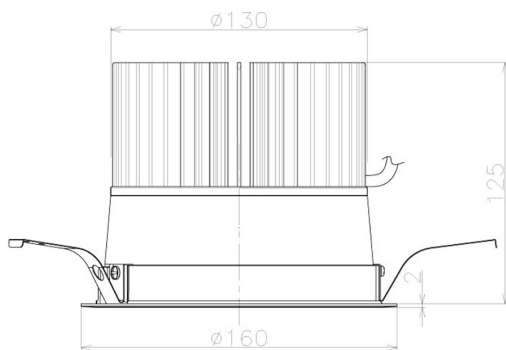

Item no. DD098-5040WW8530L

Series Name: Φ 150 Spark (Swallow Cone)

White Reflector

Installation	Recessed mount
Type	
Fixture wattage	48.5W
Beam angle	41 deg
Color Temp.	3000K
CRI	Ra>85
Luminous	5313 lm
Body	Die-cast aluminum alloy
Body finish	N/A
Trim finish	White
Reflector finish	White
IP Rate	IP20
Light source	COB module
Input Voltage	AC220~240V
Dimming Type	Non-Dimmable
Certificate	CE, CCC
Cut Hole	150mm

Height (Weight)	
65.3W	127 (1.4kg)
48.5W	127 (1.4kg)
44.3W	108 (1.2kg)
33.8W	108 (1.2kg)
30.3W	108 (1.2kg)
23.0W	78 (0.9kg)