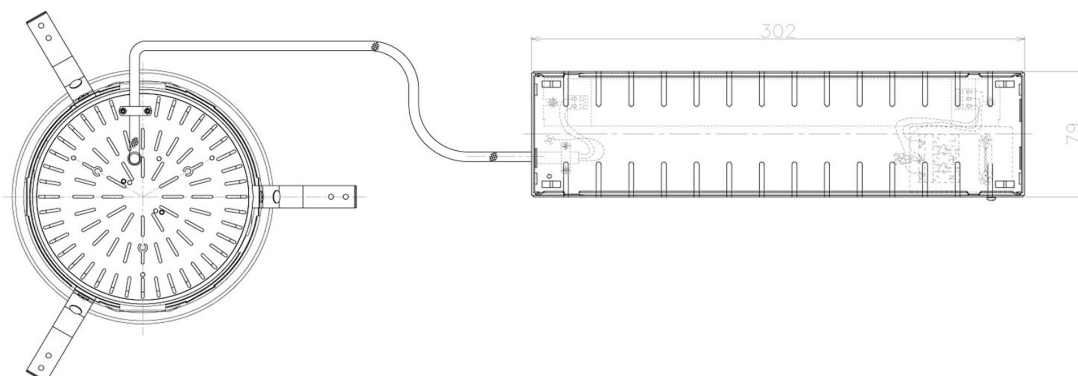

Item no. DD098-5040WW8530L

Series Name: Φ 150 Spark (Swallow Cone)

White Reflector

Installation	Recessed mount
Type	
Fixture wattage	48.5W
Beam angle	41 deg
Color Temp.	3000K
CRI	Ra>85
Luminous	5313 lm
Body	Die-cast aluminum alloy
Body finish	N/A
Trim finish	White
Reflector finish	White
IP Rate	IP20
Light source	COB module
Input Voltage	AC220~240V
Dimming Type	Non-Dimmable
Certificate	CE, CCC
Cut Hole	150mm

Height (Weight)	
65.3W	127 (1.4kg)
48.5W	127 (1.4kg)
44.3W	108 (1.2kg)
33.8W	108 (1.2kg)
30.3W	108 (1.2kg)
23.0W	78 (0.9kg)