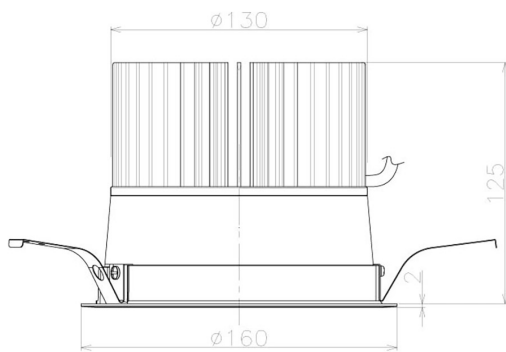

Item no. DD098-5040WW8535L

Series Name: Φ 150 Spark (Swallow Cone)

White Reflector

Installation	Recessed mount
Type	
Fixture wattage	48.5W
Beam angle	41 deg
Color Temp.	3500K
CRI	Ra>85
Luminous	5419 lm
Body	Die-cast aluminum alloy
Body finish	N/A
Trim finish	White
Reflector finish	White
IP Rate	IP20
Light source	COB module
Input Voltage	AC220~240V
Dimming Type	Non-Dimmable
Certificate	CE, CCC
Cut Hole	150mm

Height (Weight)	
65.3W	127 (1.4kg)
48.5W	127 (1.4kg)
44.3W	108 (1.2kg)
33.8W	108 (1.2kg)
30.3W	108 (1.2kg)
23.0W	78 (0.9kg)