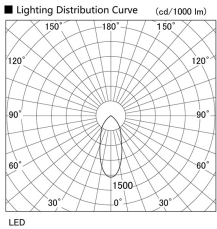

Item no. DD098-5040WW8535L

Series Name: Φ 150 Spark (Swallow Cone)

White Reflector

Installation	Recessed mount
Type	Φ 150 Spark (Swallow Cone)
Fixture wattage	48.5W
Beam angle	41 deg
Color Temp.	3500K
CRI	Ra>85
Luminous	5419 lm
Body	Die-cast aluminum alloy
Body finish	N/A
Trim finish	White
Reflector finish	White
IP Rate	IP20
Light source	COB module
Input Voltage	AC220~240V
Dimming Type	Non-Dimmable
Certificate	CE, CCC
Cut Hole	150mm

Height (Weight)	
65.3W	127 (1.4kg)
48.5W	127 (1.4kg)
44.3W	108 (1.2kg)
33.8W	108 (1.2kg)
30.3W	108 (1.2kg)
23.0W	78 (0.9kg)