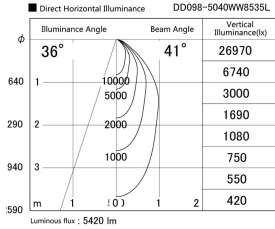

Item no. DD098-5040WW8535L

Series Name: Φ 150 Spark (Swallow Cone)

White Reflector

Installation	Recessed mount
Type	Φ 150 Spark (Swallow Cone)
Fixture wattage	48.5W
Beam angle	41 deg
Color Temp.	3500K
CRI	Ra>85
Luminous	5419 lm
Body	Die-cast aluminum alloy
Body finish	N/A
Trim finish	White
Reflector finish	White
IP Rate	IP20
Light source	COB module
Input Voltage	AC220~240V
Dimming Type	Non-Dimmable
Certificate	CE, CCC
Cut Hole	150mm

Height (Weight)	
65.3W	127 (1.4kg)
48.5W	127 (1.4kg)
44.3W	108 (1.2kg)
33.8W	108 (1.2kg)
30.3W	108 (1.2kg)
23.0W	78 (0.9kg)