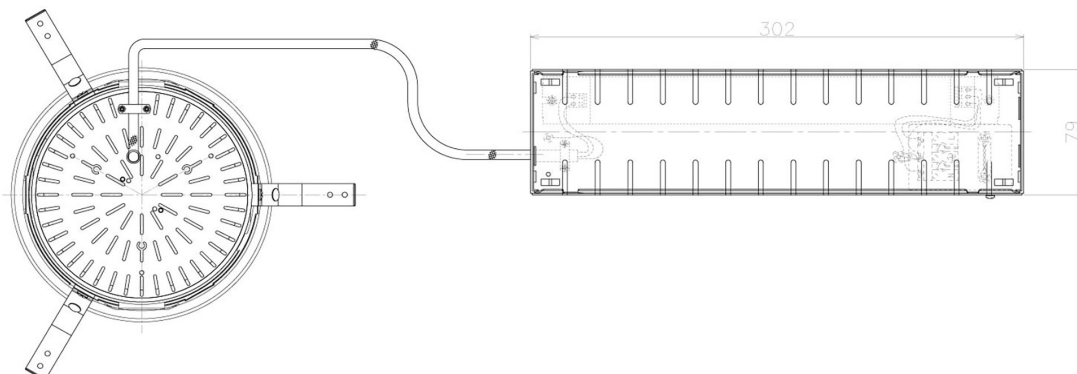

Item no. DD098-5040WW8535L

Series Name: Φ 150 Spark (Swallow Cone)

White Reflector

Installation	Recessed mount
Type	Φ 150 Spark (Swallow Cone)
Fixture wattage	48.5W
Beam angle	41 deg
Color Temp.	3500K
CRI	Ra>85
Luminous	5419 lm
Body	Die-cast aluminum alloy
Body finish	N/A
Trim finish	White
Reflector finish	White
IP Rate	IP20
Light source	COB module
Input Voltage	AC220~240V
Dimming Type	Non-Dimmable
Certificate	CE, CCC
Cut Hole	150mm

Height (Weight)	
65.3W	127 (1.4kg)
48.5W	127 (1.4kg)
44.3W	108 (1.2kg)
33.8W	108 (1.2kg)
30.3W	108 (1.2kg)
23.0W	78 (0.9kg)