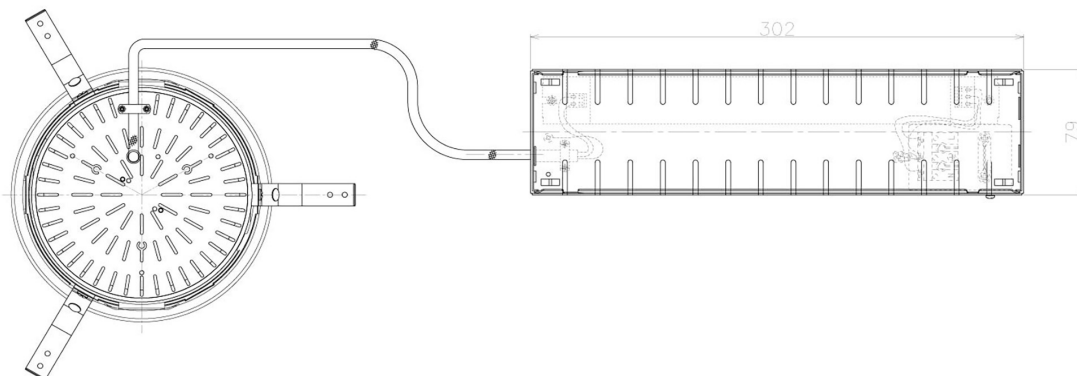

Item no. DD098-5040WW8535L

Series Name: Φ 150 Spark (Swallow Cone)

White Reflector

Installation	Recessed mount
Type	
Fixture wattage	48.5W
Beam angle	41 deg
Color Temp.	3500K
CRI	Ra>85
Luminous	5419 lm
Body	Die-cast aluminum alloy
Body finish	N/A
Trim finish	White
Reflector finish	White
IP Rate	IP20
Light source	COB module
Input Voltage	AC220~240V
Dimming Type	Non-Dimmable
Certificate	CE, CCC
Cut Hole	150mm

Height (Weight)	
65.3W	127 (1.4kg)
48.5W	127 (1.4kg)
44.3W	108 (1.2kg)
33.8W	108 (1.2kg)
30.3W	108 (1.2kg)
23.0W	78 (0.9kg)