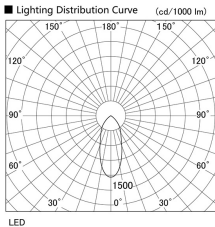

Item no. DD098-5040WW8535L

Series Name: Φ 150 Spark (Swallow Cone)

White Reflector

Installation	Recessed mount
Type	
Fixture wattage	48.5W
Beam angle	41 deg
Color Temp.	3500K
CRI	Ra>85
Luminous	5419 lm
Body	Die-cast aluminum alloy
Body finish	N/A
Trim finish	White
Reflector finish	White
IP Rate	IP20
Light source	COB module
Input Voltage	AC220~240V
Dimming Type	Non-Dimmable
Certificate	CE, CCC
Cut Hole	150mm

Height (Weight)	
65.3W	127 (1.4kg)
48.5W	127 (1.4kg)
44.3W	108 (1.2kg)
33.8W	108 (1.2kg)
30.3W	108 (1.2kg)
23.0W	78 (0.9kg)