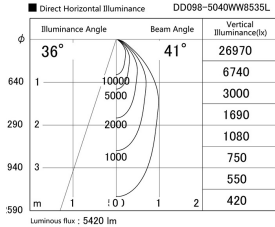

Item no. DD098-5040WW8535L

Series Name: Φ 150 Spark (Swallow Cone)

White Reflector

Installation	Recessed mount
Type	
Fixture wattage	48.5W
Beam angle	41 deg
Color Temp.	3500K
CRI	Ra>85
Luminous	5419 lm
Body	Die-cast aluminum alloy
Body finish	N/A
Trim finish	White
Reflector finish	White
IP Rate	IP20
Light source	COB module
Input Voltage	AC220~240V
Dimming Type	Non-Dimmable
Certificate	CE, CCC
Cut Hole	150mm

Height (Weight)	
65.3W	127 (1.4kg)
48.5W	127 (1.4kg)
44.3W	108 (1.2kg)
33.8W	108 (1.2kg)
30.3W	108 (1.2kg)
23.0W	78 (0.9kg)