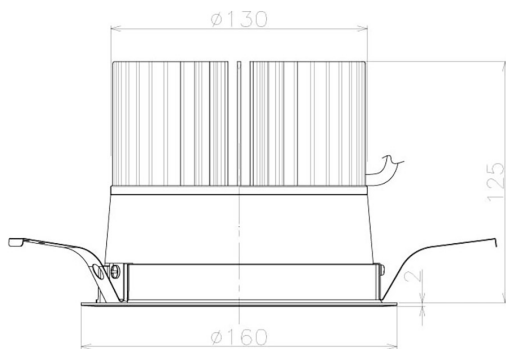

Item no. DD098-5040WW8535L

Series Name: Φ 150 Spark (Swallow Cone)

White Reflector

Installation	Recessed mount
Type	Φ 150 Spark (Swallow Cone)
Fixture wattage	48.5W
Beam angle	41 deg
Color Temp.	3500K
CRI	Ra>85
Luminous	5419 lm
Body	Die-cast aluminum alloy
Body finish	N/A
Trim finish	White
Reflector finish	White
IP Rate	IP20
Light source	COB module
Input Voltage	AC220~240V
Dimming Type	Non-Dimmable
Certificate	CE, CCC
Cut Hole	150mm

Height (Weight)	
65.3W	127 (1.4kg)
48.5W	127 (1.4kg)
44.3W	108 (1.2kg)
33.8W	108 (1.2kg)
30.3W	108 (1.2kg)
23.0W	78 (0.9kg)