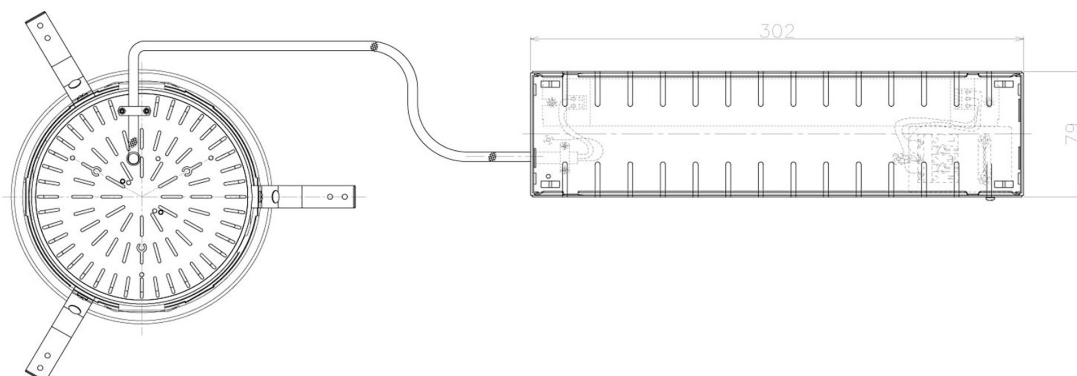

Item no. DD098-5040WW8540L

Series Name:  $\Phi$ 150 Spark (Swallow Cone)

White Reflector

Installation	Recessed mount
Type	
Fixture wattage	48.5W
Beam angle	41 deg
Color Temp.	4000K
CRI	Ra>85
Luminous	5472 lm
Body	Die-cast aluminum alloy
Body finish	N/A
Trim finish	White
Reflector finish	White
IP Rate	IP20
Light source	COB module
Input Voltage	AC220~240V
Dimming Type	Non-Dimmable
Certificate	CE, CCC
Cut Hole	150mm

Height (Weight)	
65.3W	127 (1.4kg)
48.5W	127 (1.4kg)
44.3W	108 (1.2kg)
33.8W	108 (1.2kg)
30.3W	108 (1.2kg)
23.0W	78 (0.9kg)