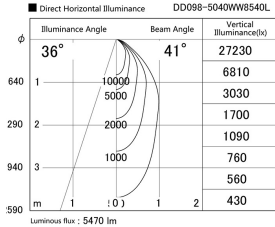

Item no. DD098-5040WW8540L

Series Name:  $\Phi$ 150 Spark (Swallow Cone)

White Reflector

Installation	Recessed mount
Type	
Fixture wattage	48.5W
Beam angle	41 deg
Color Temp.	4000K
CRI	Ra>85
Luminous	5472 lm
Body	Die-cast aluminum alloy
Body finish	N/A
Trim finish	White
Reflector finish	White
IP Rate	IP20
Light source	COB module
Input Voltage	AC220~240V
Dimming Type	Non-Dimmable
Certificate	CE, CCC
Cut Hole	150mm

Height (Weight)	
65.3W	127 (1.4kg)
48.5W	127 (1.4kg)
44.3W	108 (1.2kg)
33.8W	108 (1.2kg)
30.3W	108 (1.2kg)
23.0W	78 (0.9kg)