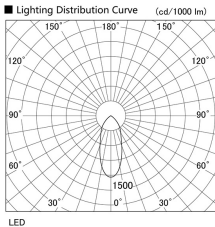

Item no. DD098-5040WW8540L

Series Name:  $\Phi$ 150 Spark (Swallow Cone)

White Reflector

Installation	Recessed mount
Type	
Fixture wattage	48.5W
Beam angle	41 deg
Color Temp.	4000K
CRI	Ra>85
Luminous	5472 lm
Body	Die-cast aluminum alloy
Body finish	N/A
Trim finish	White
Reflector finish	White
IP Rate	IP20
Light source	COB module
Input Voltage	AC220~240V
Dimming Type	Non-Dimmable
Certificate	CE, CCC
Cut Hole	150mm

Height (Weight)	
65.3W	127 (1.4kg)
48.5W	127 (1.4kg)
44.3W	108 (1.2kg)
33.8W	108 (1.2kg)
30.3W	108 (1.2kg)
23.0W	78 (0.9kg)