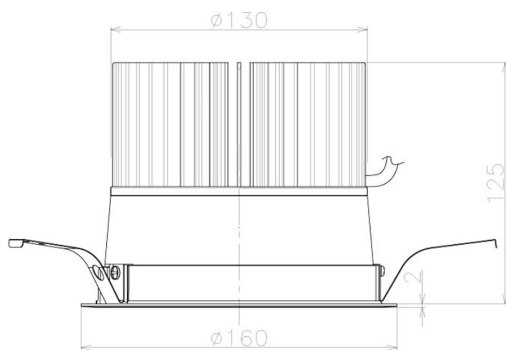

Item no. DD098-5040WW8540L

Series Name:  $\Phi$ 150 Spark (Swallow Cone)

White Reflector

Installation	Recessed mount
Type	
Fixture wattage	48.5W
Beam angle	41 deg
Color Temp.	4000K
CRI	Ra>85
Luminous	5472 lm
Body	Die-cast aluminum alloy
Body finish	N/A
Trim finish	White
Reflector finish	White
IP Rate	IP20
Light source	COB module
Input Voltage	AC220~240V
Dimming Type	Non-Dimmable
Certificate	CE, CCC
Cut Hole	150mm

Height (Weight)	
65.3W	127 (1.4kg)
48.5W	127 (1.4kg)
44.3W	108 (1.2kg)
33.8W	108 (1.2kg)
30.3W	108 (1.2kg)
23.0W	78 (0.9kg)