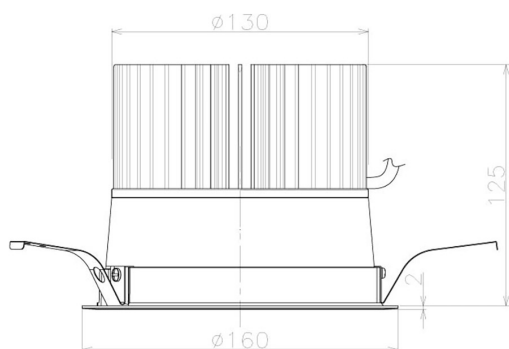

Item no. DD098-5060WW8527L

Series Name: Φ 150 Spark (Swallow Cone)

White Reflector

Installation	Recessed mount
Type	
Fixture wattage	48.5W
Beam angle	91 deg
Color Temp.	2700K
CRI	Ra>85
Luminous	5005 lm
Body	Die-cast aluminum alloy
Body finish	N/A
Trim finish	White
Reflector finish	White
IP Rate	IP20
Light source	COB module
Input Voltage	AC220~240V
Dimming Type	Non-Dimmable
Certificate	CE, CCC
Cut Hole	150mm

Height (Weight)	
65.3W	127 (1.4kg)
48.5W	127 (1.4kg)
44.3W	108 (1.2kg)
33.8W	108 (1.2kg)
30.3W	108 (1.2kg)
23.0W	78 (0.9kg)