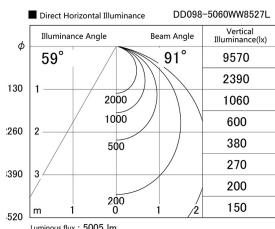

Item no. DD098-5060WW8527L

Series Name: Φ 150 Spark (Swallow Cone)

White Reflector

Installation	Recessed mount
Type	
Fixture wattage	48.5W
Beam angle	91 deg
Color Temp.	2700K
CRI	Ra>85
Luminous	5005 lm
Body	Die-cast aluminum alloy
Body finish	N/A
Trim finish	White
Reflector finish	White
IP Rate	IP20
Light source	COB module
Input Voltage	AC220~240V
Dimming Type	Non-Dimmable
Certificate	CE, CCC
Cut Hole	150mm

Height (Weight)	
65.3W	127 (1.4kg)
48.5W	127 (1.4kg)
44.3W	108 (1.2kg)
33.8W	108 (1.2kg)
30.3W	108 (1.2kg)
23.0W	78 (0.9kg)