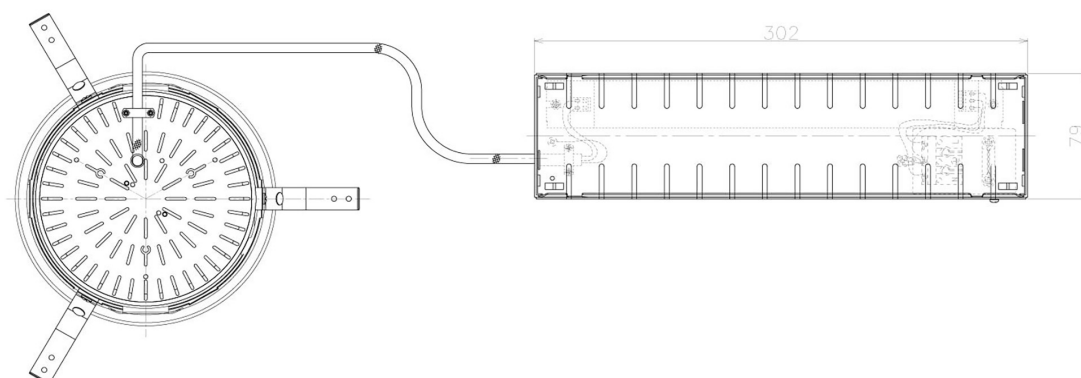

Item no. DD098-5060WW8527L

Series Name: Φ 150 Spark (Swallow Cone)

White Reflector

Installation	Recessed mount
Type	
Fixture wattage	48.5W
Beam angle	91 deg
Color Temp.	2700K
CRI	Ra>85
Luminous	5005 lm
Body	Die-cast aluminum alloy
Body finish	N/A
Trim finish	White
Reflector finish	White
IP Rate	IP20
Light source	COB module
Input Voltage	AC220~240V
Dimming Type	Non-Dimmable
Certificate	CE, CCC
Cut Hole	150mm

Height (Weight)	
65.3W	127 (1.4kg)
48.5W	127 (1.4kg)
44.3W	108 (1.2kg)
33.8W	108 (1.2kg)
30.3W	108 (1.2kg)
23.0W	78 (0.9kg)