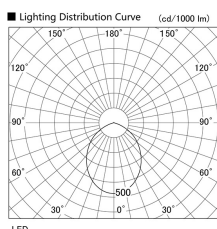

Item no. DD098-5060WW8527L

Series Name: Φ 150 Spark (Swallow Cone)

White Reflector

Installation	Recessed mount
Type	
Fixture wattage	48.5W
Beam angle	91 deg
Color Temp.	2700K
CRI	Ra>85
Luminous	5005 lm
Body	Die-cast aluminum alloy
Body finish	N/A
Trim finish	White
Reflector finish	White
IP Rate	IP20
Light source	COB module
Input Voltage	AC220~240V
Dimming Type	Non-Dimmable
Certificate	CE, CCC
Cut Hole	150mm

Height (Weight)	
65.3W	127 (1.4kg)
48.5W	127 (1.4kg)
44.3W	108 (1.2kg)
33.8W	108 (1.2kg)
30.3W	108 (1.2kg)
23.0W	78 (0.9kg)