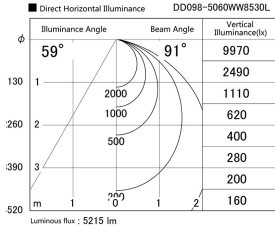

Item no. DD098-5060WW8530L

Series Name:  $\Phi$ 150 Spark (Swallow Cone)

White Reflector

Installation	Recessed mount
Type	
Fixture wattage	48.5W
Beam angle	91 deg
Color Temp.	3000K
CRI	Ra>85
Luminous	5213 lm
Body	Die-cast aluminum alloy
Body finish	N/A
Trim finish	White
Reflector finish	White
IP Rate	IP20
Light source	COB module
Input Voltage	AC220~240V
Dimming Type	Non-Dimmable
Certificate	CE, CCC
Cut Hole	150mm

Height (Weight)	
65.3W	127 (1.4kg)
48.5W	127 (1.4kg)
44.3W	108 (1.2kg)
33.8W	108 (1.2kg)
30.3W	108 (1.2kg)
23.0W	78 (0.9kg)