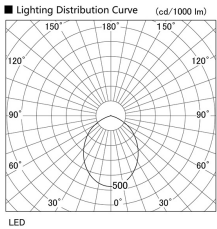

Item no. DD098-5060WW8530L

Series Name: Φ 150 Spark (Swallow Cone)

White Reflector

Installation	Recessed mount
Type	Φ 150 Spark (Swallow Cone)
Fixture wattage	48.5W
Beam angle	91 deg
Color Temp.	3000K
CRI	Ra>85
Luminous	5213 lm
Body	Die-cast aluminum alloy
Body finish	N/A
Trim finish	White
Reflector finish	White
IP Rate	IP20
Light source	COB module
Input Voltage	AC220~240V
Dimming Type	Non-Dimmable
Certificate	CE, CCC
Cut Hole	150mm

Height (Weight)	
65.3W	127 (1.4kg)
48.5W	127 (1.4kg)
44.3W	108 (1.2kg)
33.8W	108 (1.2kg)
30.3W	108 (1.2kg)
23.0W	78 (0.9kg)