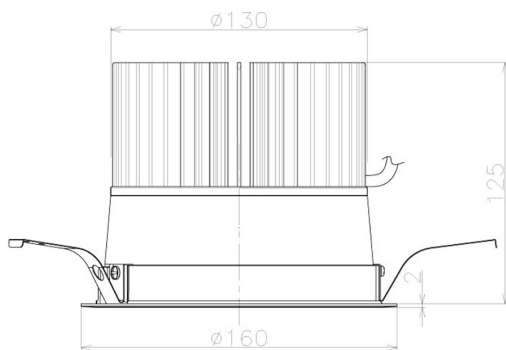

Item no. DD098-5060WW8530L

Series Name:  $\Phi$ 150 Spark (Swallow Cone)

White Reflector

Installation	Recessed mount
Type	
Fixture wattage	48.5W
Beam angle	91 deg
Color Temp.	3000K
CRI	Ra>85
Luminous	5213 lm
Body	Die-cast aluminum alloy
Body finish	N/A
Trim finish	White
Reflector finish	White
IP Rate	IP20
Light source	COB module
Input Voltage	AC220~240V
Dimming Type	Non-Dimmable
Certificate	CE, CCC
Cut Hole	150mm

Height (Weight)	
65.3W	127 (1.4kg)
48.5W	127 (1.4kg)
44.3W	108 (1.2kg)
33.8W	108 (1.2kg)
30.3W	108 (1.2kg)
23.0W	78 (0.9kg)