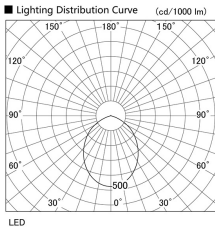

Item no. DD098-5060WW8530L

Series Name:  $\Phi$ 150 Spark (Swallow Cone)

White Reflector

Installation	Recessed mount
Type	
Fixture wattage	48.5W
Beam angle	91 deg
Color Temp.	3000K
CRI	Ra>85
Luminous	5213 lm
Body	Die-cast aluminum alloy
Body finish	N/A
Trim finish	White
Reflector finish	White
IP Rate	IP20
Light source	COB module
Input Voltage	AC220~240V
Dimming Type	Non-Dimmable
Certificate	CE, CCC
Cut Hole	150mm

Height (Weight)	
65.3W	127 (1.4kg)
48.5W	127 (1.4kg)
44.3W	108 (1.2kg)
33.8W	108 (1.2kg)
30.3W	108 (1.2kg)
23.0W	78 (0.9kg)