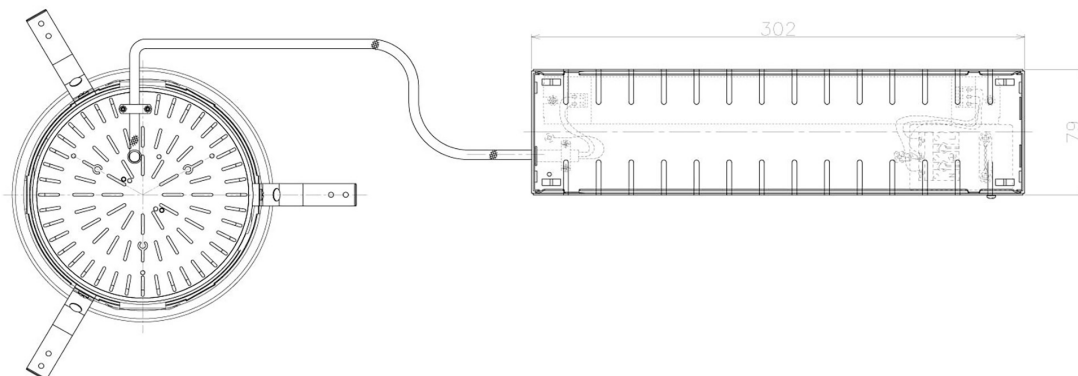

Item no. DD098-5060WW8530L

Series Name: Φ 150 Spark (Swallow Cone)

White Reflector

Installation	Recessed mount
Type	Φ 150 Spark (Swallow Cone)
Fixture wattage	48.5W
Beam angle	91 deg
Color Temp.	3000K
CRI	Ra>85
Luminous	5213 lm
Body	Die-cast aluminum alloy
Body finish	N/A
Trim finish	White
Reflector finish	White
IP Rate	IP20
Light source	COB module
Input Voltage	AC220~240V
Dimming Type	Non-Dimmable
Certificate	CE, CCC
Cut Hole	150mm

Height (Weight)	
65.3W	127 (1.4kg)
48.5W	127 (1.4kg)
44.3W	108 (1.2kg)
33.8W	108 (1.2kg)
30.3W	108 (1.2kg)
23.0W	78 (0.9kg)