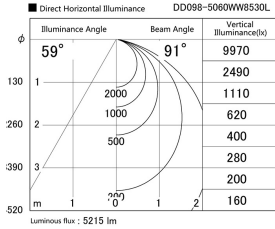

Item no. DD098-5060WW8530L

Series Name: Φ 150 Spark (Swallow Cone)

White Reflector

Installation	Recessed mount
Type	Φ 150 Spark (Swallow Cone)
Fixture wattage	48.5W
Beam angle	91 deg
Color Temp.	3000K
CRI	Ra>85
Luminous	5213 lm
Body	Die-cast aluminum alloy
Body finish	N/A
Trim finish	White
Reflector finish	White
IP Rate	IP20
Light source	COB module
Input Voltage	AC220~240V
Dimming Type	Non-Dimmable
Certificate	CE, CCC
Cut Hole	150mm

Height (Weight)	
65.3W	127 (1.4kg)
48.5W	127 (1.4kg)
44.3W	108 (1.2kg)
33.8W	108 (1.2kg)
30.3W	108 (1.2kg)
23.0W	78 (0.9kg)