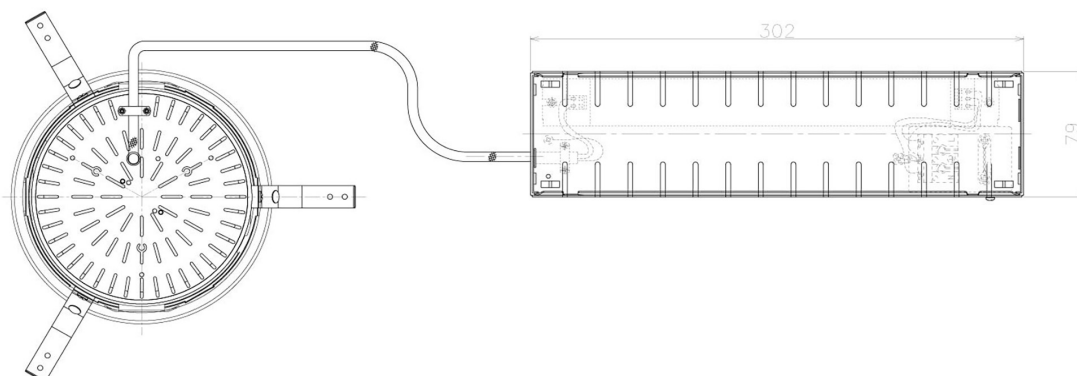

Item no. DD098-5060WW8530L

Series Name:  $\Phi$ 150 Spark (Swallow Cone)

White Reflector

Installation	Recessed mount
Type	
Fixture wattage	48.5W
Beam angle	91 deg
Color Temp.	3000K
CRI	Ra>85
Luminous	5213 lm
Body	Die-cast aluminum alloy
Body finish	N/A
Trim finish	White
Reflector finish	White
IP Rate	IP20
Light source	COB module
Input Voltage	AC220~240V
Dimming Type	Non-Dimmable
Certificate	CE, CCC
Cut Hole	150mm

Height (Weight)	
65.3W	127 (1.4kg)
48.5W	127 (1.4kg)
44.3W	108 (1.2kg)
33.8W	108 (1.2kg)
30.3W	108 (1.2kg)
23.0W	78 (0.9kg)