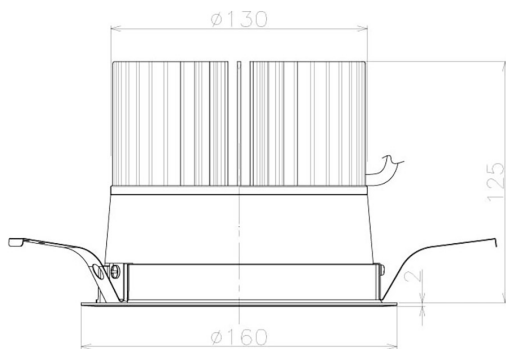

Item no. DD098-5060WW8530L

Series Name: Φ 150 Spark (Swallow Cone)

White Reflector

Installation	Recessed mount
Type	Φ 150 Spark (Swallow Cone)
Fixture wattage	48.5W
Beam angle	91 deg
Color Temp.	3000K
CRI	Ra>85
Luminous	5213 lm
Body	Die-cast aluminum alloy
Body finish	N/A
Trim finish	White
Reflector finish	White
IP Rate	IP20
Light source	COB module
Input Voltage	AC220~240V
Dimming Type	Non-Dimmable
Certificate	CE, CCC
Cut Hole	150mm

Height (Weight)	
65.3W	127 (1.4kg)
48.5W	127 (1.4kg)
44.3W	108 (1.2kg)
33.8W	108 (1.2kg)
30.3W	108 (1.2kg)
23.0W	78 (0.9kg)