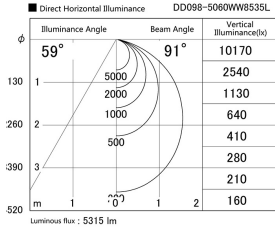

Item no. DD098-5060WW8535L

Series Name:  $\Phi$ 150 Spark (Swallow Cone)

White Reflector

Installation	Recessed mount
Type	
Fixture wattage	48.5W
Beam angle	91 deg
Color Temp.	3500K
CRI	Ra>85
Luminous	5317 lm
Body	Die-cast aluminum alloy
Body finish	N/A
Trim finish	White
Reflector finish	White
IP Rate	IP20
Light source	COB module
Input Voltage	AC220~240V
Dimming Type	Non-Dimmable
Certificate	CE, CCC
Cut Hole	150mm

Height (Weight)	
65.3W	127 (1.4kg)
48.5W	127 (1.4kg)
44.3W	108 (1.2kg)
33.8W	108 (1.2kg)
30.3W	108 (1.2kg)
23.0W	78 (0.9kg)