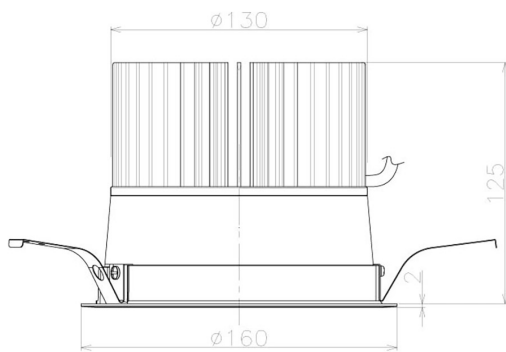

Item no. DD098-5060WW8535L

Series Name:  $\Phi$ 150 Spark (Swallow Cone)

White Reflector

Installation	Recessed mount
Type	
Fixture wattage	48.5W
Beam angle	91 deg
Color Temp.	3500K
CRI	Ra>85
Luminous	5317 lm
Body	Die-cast aluminum alloy
Body finish	N/A
Trim finish	White
Reflector finish	White
IP Rate	IP20
Light source	COB module
Input Voltage	AC220~240V
Dimming Type	Non-Dimmable
Certificate	CE, CCC
Cut Hole	150mm

Height (Weight)	
65.3W	127 (1.4kg)
48.5W	127 (1.4kg)
44.3W	108 (1.2kg)
33.8W	108 (1.2kg)
30.3W	108 (1.2kg)
23.0W	78 (0.9kg)