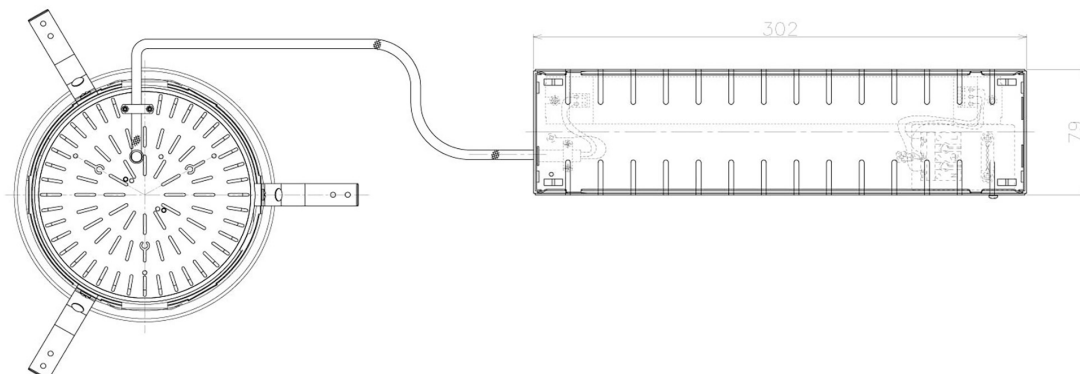

Item no. DD098-5060WW8535L

Series Name: Φ 150 Spark (Swallow Cone)

White Reflector

Installation	Recessed mount
Type	Φ 150 Spark (Swallow Cone)
Fixture wattage	48.5W
Beam angle	91 deg
Color Temp.	3500K
CRI	Ra>85
Luminous	5317 lm
Body	Die-cast aluminum alloy
Body finish	N/A
Trim finish	White
Reflector finish	White
IP Rate	IP20
Light source	COB module
Input Voltage	AC220~240V
Dimming Type	Non-Dimmable
Certificate	CE, CCC
Cut Hole	150mm

Height (Weight)	
65.3W	127 (1.4kg)
48.5W	127 (1.4kg)
44.3W	108 (1.2kg)
33.8W	108 (1.2kg)
30.3W	108 (1.2kg)
23.0W	78 (0.9kg)