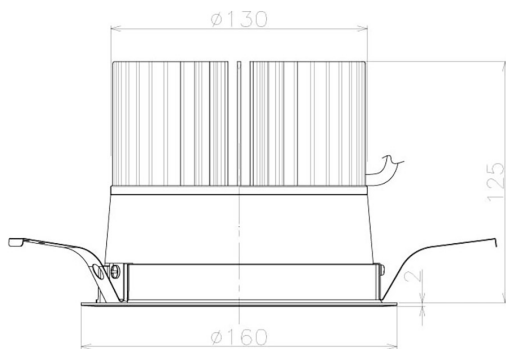

Item no. DD098-5060WW8535L

Series Name: Φ 150 Spark (Swallow Cone)

White Reflector

Installation	Recessed mount
Type	Φ 150 Spark (Swallow Cone)
Fixture wattage	48.5W
Beam angle	91 deg
Color Temp.	3500K
CRI	Ra>85
Luminous	5317 lm
Body	Die-cast aluminum alloy
Body finish	N/A
Trim finish	White
Reflector finish	White
IP Rate	IP20
Light source	COB module
Input Voltage	AC220~240V
Dimming Type	Non-Dimmable
Certificate	CE, CCC
Cut Hole	150mm

Height (Weight)	
65.3W	127 (1.4kg)
48.5W	127 (1.4kg)
44.3W	108 (1.2kg)
33.8W	108 (1.2kg)
30.3W	108 (1.2kg)
23.0W	78 (0.9kg)