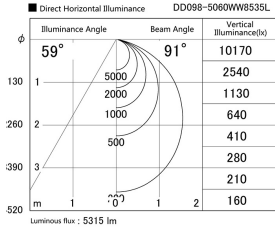

Item no. DD098-5060WW8535L

Series Name: Φ 150 Spark (Swallow Cone)

White Reflector

Installation	Recessed mount
Type	Φ 150 Spark (Swallow Cone)
Fixture wattage	48.5W
Beam angle	91 deg
Color Temp.	3500K
CRI	Ra>85
Luminous	5317 lm
Body	Die-cast aluminum alloy
Body finish	N/A
Trim finish	White
Reflector finish	White
IP Rate	IP20
Light source	COB module
Input Voltage	AC220~240V
Dimming Type	Non-Dimmable
Certificate	CE, CCC
Cut Hole	150mm

Height (Weight)	
65.3W	127 (1.4kg)
48.5W	127 (1.4kg)
44.3W	108 (1.2kg)
33.8W	108 (1.2kg)
30.3W	108 (1.2kg)
23.0W	78 (0.9kg)