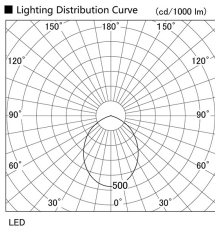

Item no. DD098-5060WW8535L

Series Name: Φ 150 Spark (Swallow Cone)

White Reflector

Installation	Recessed mount
Type	Φ 150 Spark (Swallow Cone)
Fixture wattage	48.5W
Beam angle	91 deg
Color Temp.	3500K
CRI	Ra>85
Luminous	5317 lm
Body	Die-cast aluminum alloy
Body finish	N/A
Trim finish	White
Reflector finish	White
IP Rate	IP20
Light source	COB module
Input Voltage	AC220~240V
Dimming Type	Non-Dimmable
Certificate	CE, CCC
Cut Hole	150mm

Height (Weight)	
65.3W	127 (1.4kg)
48.5W	127 (1.4kg)
44.3W	108 (1.2kg)
33.8W	108 (1.2kg)
30.3W	108 (1.2kg)
23.0W	78 (0.9kg)