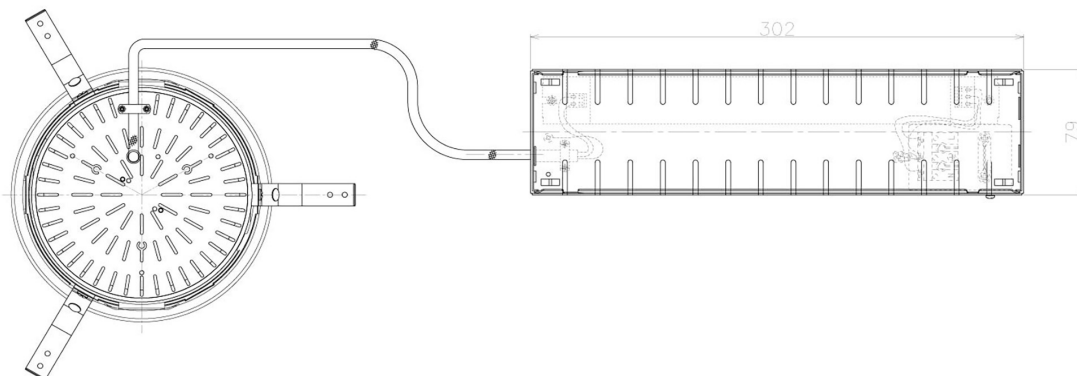

Item no. DD098-5060WW8535L

Series Name:  $\Phi$ 150 Spark (Swallow Cone)

White Reflector

Installation	Recessed mount
Type	
Fixture wattage	48.5W
Beam angle	91 deg
Color Temp.	3500K
CRI	Ra>85
Luminous	5317 lm
Body	Die-cast aluminum alloy
Body finish	N/A
Trim finish	White
Reflector finish	White
IP Rate	IP20
Light source	COB module
Input Voltage	AC220~240V
Dimming Type	Non-Dimmable
Certificate	CE, CCC
Cut Hole	150mm

Height (Weight)	
65.3W	127 (1.4kg)
48.5W	127 (1.4kg)
44.3W	108 (1.2kg)
33.8W	108 (1.2kg)
30.3W	108 (1.2kg)
23.0W	78 (0.9kg)