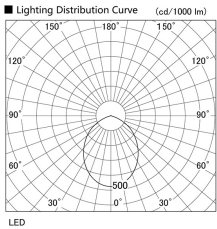

Item no. DD098-5060WW8535L

Series Name:  $\Phi$ 150 Spark (Swallow Cone)

White Reflector

Installation	Recessed mount
Type	
Fixture wattage	48.5W
Beam angle	91 deg
Color Temp.	3500K
CRI	Ra>85
Luminous	5317 lm
Body	Die-cast aluminum alloy
Body finish	N/A
Trim finish	White
Reflector finish	White
IP Rate	IP20
Light source	COB module
Input Voltage	AC220~240V
Dimming Type	Non-Dimmable
Certificate	CE, CCC
Cut Hole	150mm

Height (Weight)	
65.3W	127 (1.4kg)
48.5W	127 (1.4kg)
44.3W	108 (1.2kg)
33.8W	108 (1.2kg)
30.3W	108 (1.2kg)
23.0W	78 (0.9kg)