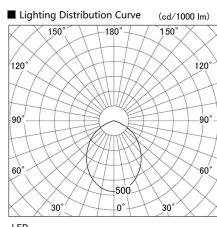

Item no. DD098-5060WW8540L

Series Name: Φ 150 Spark (Swallow Cone)

White Reflector

Installation	Recessed mount
Type	
Fixture wattage	48.5W
Beam angle	91 deg
Color Temp.	4000K
CRI	Ra>85
Luminous	5370 lm
Body	Die-cast aluminum alloy
Body finish	N/A
Trim finish	White
Reflector finish	White
IP Rate	IP20
Light source	COB module
Input Voltage	AC220~240V
Dimming Type	Non-Dimmable
Certificate	CE, CCC
Cut Hole	150mm

Height (Weight)	
65.3W	127 (1.4kg)
48.5W	127 (1.4kg)
44.3W	108 (1.2kg)
33.8W	108 (1.2kg)
30.3W	108 (1.2kg)
23.0W	78 (0.9kg)