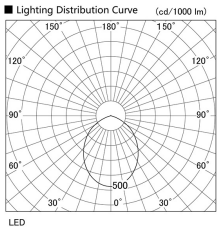

Item no. DD098-5060WW8540L

Series Name:  $\Phi$ 150 Spark (Swallow Cone)

White Reflector

Installation	Recessed mount
Type	$\Phi$ 150 Spark (Swallow Cone)
Fixture wattage	48.5W
Beam angle	91 deg
Color Temp.	4000K
CRI	Ra>85
Luminous	5370 lm
Body	Die-cast aluminum alloy
Body finish	N/A
Trim finish	White
Reflector finish	White
IP Rate	IP20
Light source	COB module
Input Voltage	AC220~240V
Dimming Type	Non-Dimmable
Certificate	CE, CCC
Cut Hole	150mm

Height (Weight)	
65.3W	127 (1.4kg)
48.5W	127 (1.4kg)
44.3W	108 (1.2kg)
33.8W	108 (1.2kg)
30.3W	108 (1.2kg)
23.0W	78 (0.9kg)