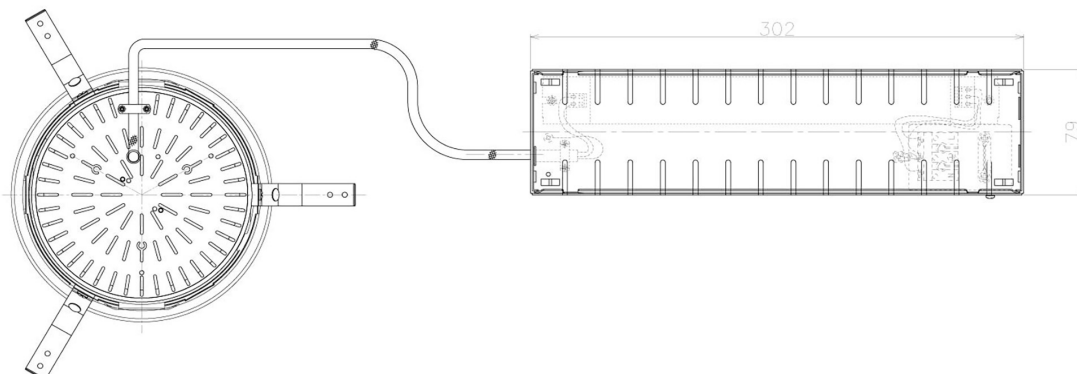

Item no. DD098-5060WW8540L

Series Name:  $\Phi$ 150 Spark (Swallow Cone)

White Reflector

Installation	Recessed mount
Type	$\Phi$ 150 Spark (Swallow Cone)
Fixture wattage	48.5W
Beam angle	91 deg
Color Temp.	4000K
CRI	Ra>85
Luminous	5370 lm
Body	Die-cast aluminum alloy
Body finish	N/A
Trim finish	White
Reflector finish	White
IP Rate	IP20
Light source	COB module
Input Voltage	AC220~240V
Dimming Type	Non-Dimmable
Certificate	CE, CCC
Cut Hole	150mm

Height (Weight)	
65.3W	127 (1.4kg)
48.5W	127 (1.4kg)
44.3W	108 (1.2kg)
33.8W	108 (1.2kg)
30.3W	108 (1.2kg)
23.0W	78 (0.9kg)