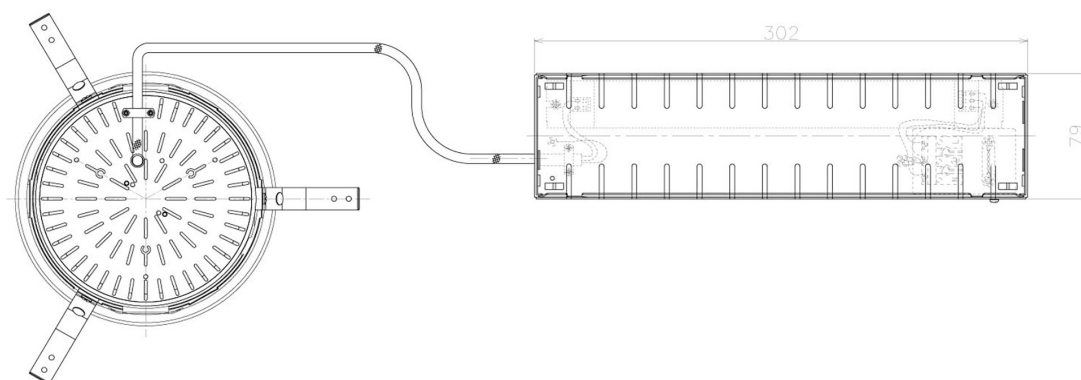

Item no. DD098-5060WW8540L

Series Name: Φ 150 Spark (Swallow Cone)

White Reflector

Installation	Recessed mount
Type	
Fixture wattage	48.5W
Beam angle	91 deg
Color Temp.	4000K
CRI	Ra>85
Luminous	5370 lm
Body	Die-cast aluminum alloy
Body finish	N/A
Trim finish	White
Reflector finish	White
IP Rate	IP20
Light source	COB module
Input Voltage	AC220~240V
Dimming Type	Non-Dimmable
Certificate	CE, CCC
Cut Hole	150mm

Height (Weight)	
65.3W	127 (1.4kg)
48.5W	127 (1.4kg)
44.3W	108 (1.2kg)
33.8W	108 (1.2kg)
30.3W	108 (1.2kg)
23.0W	78 (0.9kg)