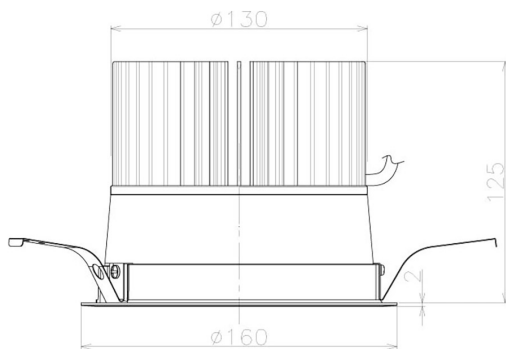

Item no. DD098-5060WW8540L

Series Name:  $\Phi$ 150 Spark (Swallow Cone)

White Reflector

Installation	Recessed mount
Type	$\Phi$ 150 Spark (Swallow Cone)
Fixture wattage	48.5W
Beam angle	91 deg
Color Temp.	4000K
CRI	Ra>85
Luminous	5370 lm
Body	Die-cast aluminum alloy
Body finish	N/A
Trim finish	White
Reflector finish	White
IP Rate	IP20
Light source	COB module
Input Voltage	AC220~240V
Dimming Type	Non-Dimmable
Certificate	CE, CCC
Cut Hole	150mm

Height (Weight)	
65.3W	127 (1.4kg)
48.5W	127 (1.4kg)
44.3W	108 (1.2kg)
33.8W	108 (1.2kg)
30.3W	108 (1.2kg)
23.0W	78 (0.9kg)