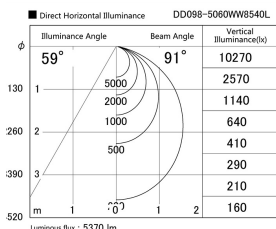

Item no. DD098-5060WW8540L

Series Name: Φ 150 Spark (Swallow Cone)

White Reflector

Installation	Recessed mount
Type	
Fixture wattage	48.5W
Beam angle	91 deg
Color Temp.	4000K
CRI	Ra>85
Luminous	5370 lm
Body	Die-cast aluminum alloy
Body finish	N/A
Trim finish	White
Reflector finish	White
IP Rate	IP20
Light source	COB module
Input Voltage	AC220~240V
Dimming Type	Non-Dimmable
Certificate	CE, CCC
Cut Hole	150mm

Height (Weight)	
65.3W	127 (1.4kg)
48.5W	127 (1.4kg)
44.3W	108 (1.2kg)
33.8W	108 (1.2kg)
30.3W	108 (1.2kg)
23.0W	78 (0.9kg)