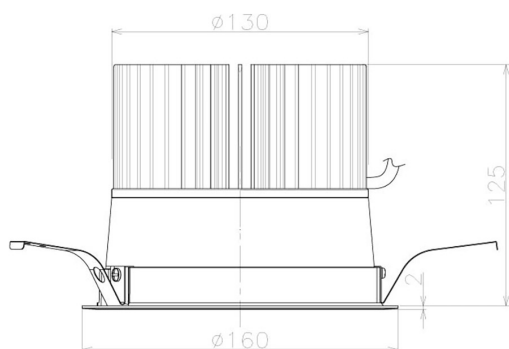

Item no. DD098-5060WW8540L

Series Name: Φ 150 Spark (Swallow Cone)

White Reflector

Installation	Recessed mount
Type	
Fixture wattage	48.5W
Beam angle	91 deg
Color Temp.	4000K
CRI	Ra>85
Luminous	5370 lm
Body	Die-cast aluminum alloy
Body finish	N/A
Trim finish	White
Reflector finish	White
IP Rate	IP20
Light source	COB module
Input Voltage	AC220~240V
Dimming Type	Non-Dimmable
Certificate	CE, CCC
Cut Hole	150mm

Height (Weight)	
65.3W	127 (1.4kg)
48.5W	127 (1.4kg)
44.3W	108 (1.2kg)
33.8W	108 (1.2kg)
30.3W	108 (1.2kg)
23.0W	78 (0.9kg)