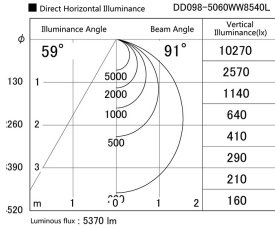

Item no. DD098-5060WW8540L

Series Name:  $\Phi$ 150 Spark (Swallow Cone)

White Reflector

Installation	Recessed mount
Type	$\Phi$ 150 Spark (Swallow Cone)
Fixture wattage	48.5W
Beam angle	91 deg
Color Temp.	4000K
CRI	Ra>85
Luminous	5370 lm
Body	Die-cast aluminum alloy
Body finish	N/A
Trim finish	White
Reflector finish	White
IP Rate	IP20
Light source	COB module
Input Voltage	AC220~240V
Dimming Type	Non-Dimmable
Certificate	CE, CCC
Cut Hole	150mm

Height (Weight)	
65.3W	127 (1.4kg)
48.5W	127 (1.4kg)
44.3W	108 (1.2kg)
33.8W	108 (1.2kg)
30.3W	108 (1.2kg)
23.0W	78 (0.9kg)