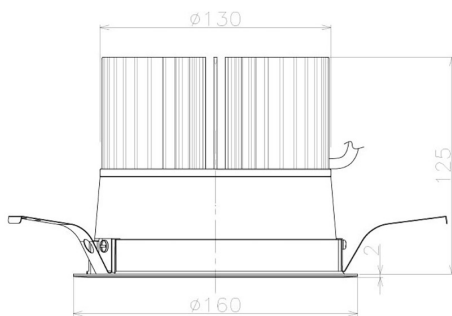

Item no. DD098-6520WW8527L

Series Name: Φ 150 Spark (Swallow Cone)

White Reflector

Installation	Recessed mount
Type	
Fixture wattage	65.3W
Beam angle	25 deg
Color Temp.	2700K
CRI	Ra>85
Luminous	6734 lm
Body	Die-cast aluminum alloy
Body finish	N/A
Trim finish	White
Reflector finish	White
IP Rate	IP20
Light source	COB module
Input Voltage	AC220~240V
Dimming Type	Non-Dimmable
Certificate	CE, CCC
Cut Hole	150mm

Height (Weight)	
65.3W	127 (1.4kg)
48.5W	127 (1.4kg)
44.3W	108 (1.2kg)
33.8W	108 (1.2kg)
30.3W	108 (1.2kg)
23.0W	78 (0.9kg)