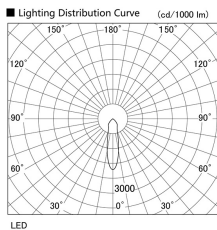

Item no. DD098-6520WW8527L

Series Name: Φ 150 Spark (Swallow Cone)

White Reflector

Installation	Recessed mount
Type	
Fixture wattage	65.3W
Beam angle	25 deg
Color Temp.	2700K
CRI	Ra>85
Luminous	6734 lm
Body	Die-cast aluminum alloy
Body finish	N/A
Trim finish	White
Reflector finish	White
IP Rate	IP20
Light source	COB module
Input Voltage	AC220~240V
Dimming Type	Non-Dimmable
Certificate	CE, CCC
Cut Hole	150mm

Height (Weight)	
65.3W	127 (1.4kg)
48.5W	127 (1.4kg)
44.3W	108 (1.2kg)
33.8W	108 (1.2kg)
30.3W	108 (1.2kg)
23.0W	78 (0.9kg)