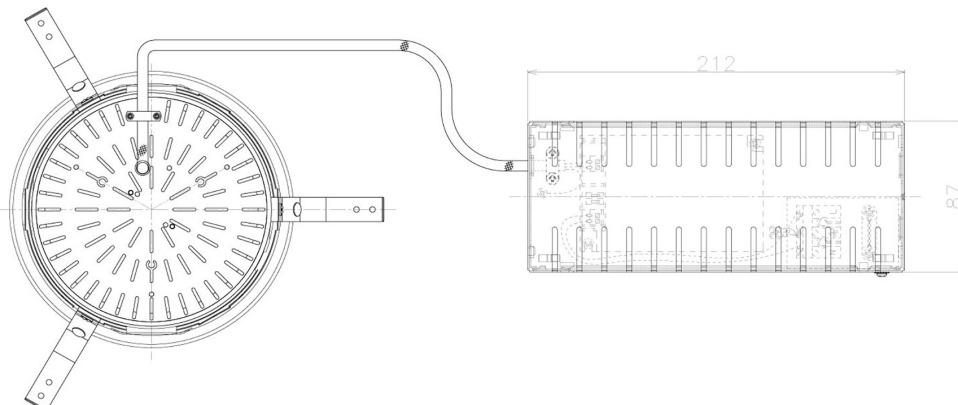

Item no. DD098-6520WW8527L

Series Name: Φ 150 Spark (Swallow Cone)

White Reflector

Installation	Recessed mount
Type	
Fixture wattage	65.3W
Beam angle	25 deg
Color Temp.	2700K
CRI	Ra>85
Luminous	6734 lm
Body	Die-cast aluminum alloy
Body finish	N/A
Trim finish	White
Reflector finish	White
IP Rate	IP20
Light source	COB module
Input Voltage	AC220~240V
Dimming Type	Non-Dimmable
Certificate	CE, CCC
Cut Hole	150mm

Height (Weight)	
65.3W	127 (1.4kg)
48.5W	127 (1.4kg)
44.3W	108 (1.2kg)
33.8W	108 (1.2kg)
30.3W	108 (1.2kg)
23.0W	78 (0.9kg)