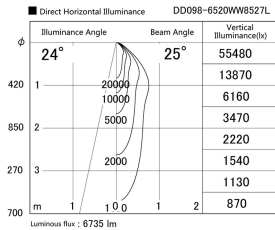

Item no. DD098-6520WW8527L

Series Name: Φ 150 Spark (Swallow Cone)

White Reflector

Installation	Recessed mount
Type	
Fixture wattage	65.3W
Beam angle	25 deg
Color Temp.	2700K
CRI	Ra>85
Luminous	6734 lm
Body	Die-cast aluminum alloy
Body finish	N/A
Trim finish	White
Reflector finish	White
IP Rate	IP20
Light source	COB module
Input Voltage	AC220~240V
Dimming Type	Non-Dimmable
Certificate	CE, CCC
Cut Hole	150mm

Height (Weight)	
65.3W	127 (1.4kg)
48.5W	127 (1.4kg)
44.3W	108 (1.2kg)
33.8W	108 (1.2kg)
30.3W	108 (1.2kg)
23.0W	78 (0.9kg)