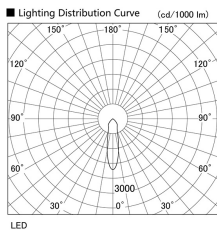

Item no. DD098-6520WW8530L

Series Name: Φ 150 Spark (Swallow Cone)

White Reflector

Installation	Recessed mount
Type	
Fixture wattage	65.3W
Beam angle	25 deg
Color Temp.	3000K
CRI	Ra>85
Luminous	7015 lm
Body	Die-cast aluminum alloy
Body finish	N/A
Trim finish	White
Reflector finish	White
IP Rate	IP20
Light source	COB module
Input Voltage	AC220~240V
Dimming Type	Non-Dimmable
Certificate	CE, CCC
Cut Hole	150mm

Height (Weight)	
65.3W	127 (1.4kg)
48.5W	127 (1.4kg)
44.3W	108 (1.2kg)
33.8W	108 (1.2kg)
30.3W	108 (1.2kg)
23.0W	78 (0.9kg)