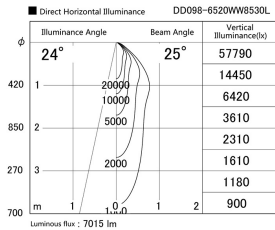

Item no. DD098-6520WW8530L

Series Name: Φ 150 Spark (Swallow Cone)

White Reflector

Installation	Recessed mount
Type	
Fixture wattage	65.3W
Beam angle	25 deg
Color Temp.	3000K
CRI	Ra>85
Luminous	7015 lm
Body	Die-cast aluminum alloy
Body finish	N/A
Trim finish	White
Reflector finish	White
IP Rate	IP20
Light source	COB module
Input Voltage	AC220~240V
Dimming Type	Non-Dimmable
Certificate	CE, CCC
Cut Hole	150mm

Height (Weight)	
65.3W	127 (1.4kg)
48.5W	127 (1.4kg)
44.3W	108 (1.2kg)
33.8W	108 (1.2kg)
30.3W	108 (1.2kg)
23.0W	78 (0.9kg)