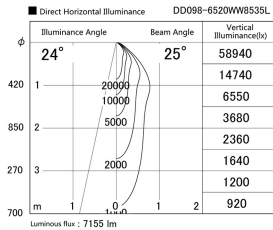

Item no. DD098-6520WW8535L

Series Name: Φ 150 Spark (Swallow Cone)

White Reflector

Installation	Recessed mount
Type	
Fixture wattage	65.3W
Beam angle	25 deg
Color Temp.	3500K
CRI	Ra>85
Luminous	7155 lm
Body	Die-cast aluminum alloy
Body finish	N/A
Trim finish	White
Reflector finish	White
IP Rate	IP20
Light source	COB module
Input Voltage	AC220~240V
Dimming Type	Non-Dimmable
Certificate	CE, CCC
Cut Hole	150mm

Height (Weight)	
65.3W	127 (1.4kg)
48.5W	127 (1.4kg)
44.3W	108 (1.2kg)
33.8W	108 (1.2kg)
30.3W	108 (1.2kg)
23.0W	78 (0.9kg)