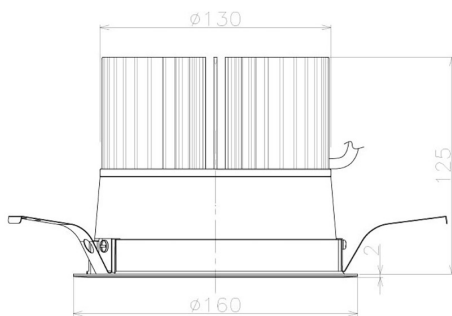

Item no. DD098-6520WW8535L

Series Name: Φ 150 Spark (Swallow Cone)

White Reflector

Installation	Recessed mount
Type	
Fixture wattage	65.3W
Beam angle	25 deg
Color Temp.	3500K
CRI	Ra>85
Luminous	7155 lm
Body	Die-cast aluminum alloy
Body finish	N/A
Trim finish	White
Reflector finish	White
IP Rate	IP20
Light source	COB module
Input Voltage	AC220~240V
Dimming Type	Non-Dimmable
Certificate	CE, CCC
Cut Hole	150mm

Height (Weight)	
65.3W	127 (1.4kg)
48.5W	127 (1.4kg)
44.3W	108 (1.2kg)
33.8W	108 (1.2kg)
30.3W	108 (1.2kg)
23.0W	78 (0.9kg)