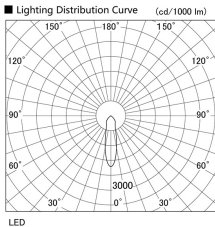

Item no. DD098-6520WW8535L

Series Name: Φ 150 Spark (Swallow Cone)

White Reflector

Installation	Recessed mount
Type	
Fixture wattage	65.3W
Beam angle	25 deg
Color Temp.	3500K
CRI	Ra>85
Luminous	7155 lm
Body	Die-cast aluminum alloy
Body finish	N/A
Trim finish	White
Reflector finish	White
IP Rate	IP20
Light source	COB module
Input Voltage	AC220~240V
Dimming Type	Non-Dimmable
Certificate	CE, CCC
Cut Hole	150mm

Height (Weight)	
65.3W	127 (1.4kg)
48.5W	127 (1.4kg)
44.3W	108 (1.2kg)
33.8W	108 (1.2kg)
30.3W	108 (1.2kg)
23.0W	78 (0.9kg)