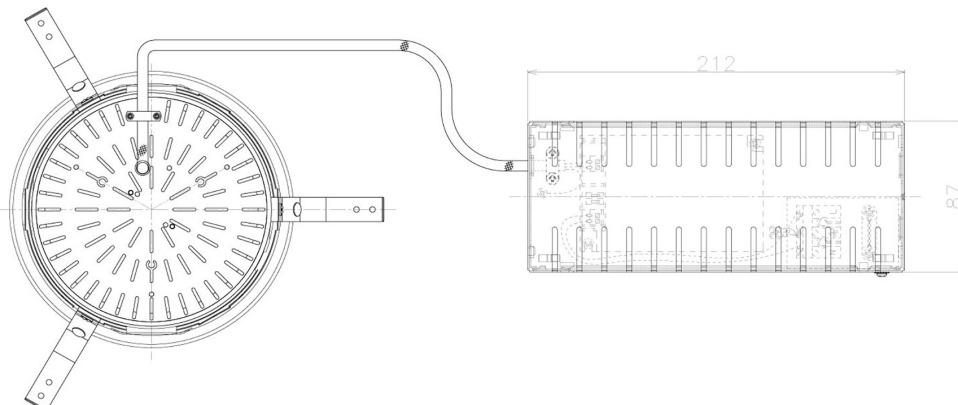

Item no. DD098-6520WW8535L

Series Name: Φ 150 Spark (Swallow Cone)

White Reflector

Installation	Recessed mount
Type	
Fixture wattage	65.3W
Beam angle	25 deg
Color Temp.	3500K
CRI	Ra>85
Luminous	7155 lm
Body	Die-cast aluminum alloy
Body finish	N/A
Trim finish	White
Reflector finish	White
IP Rate	IP20
Light source	COB module
Input Voltage	AC220~240V
Dimming Type	Non-Dimmable
Certificate	CE, CCC
Cut Hole	150mm

Height (Weight)	
65.3W	127 (1.4kg)
48.5W	127 (1.4kg)
44.3W	108 (1.2kg)
33.8W	108 (1.2kg)
30.3W	108 (1.2kg)
23.0W	78 (0.9kg)