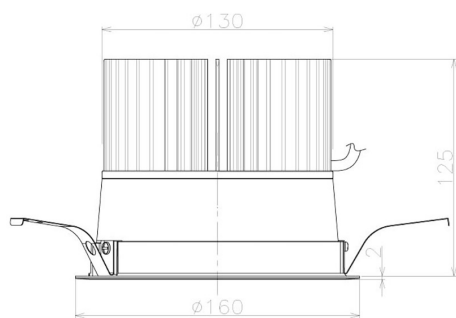

Item no. DD098-6520WW8540L

Series Name:  $\Phi$ 150 Spark (Swallow Cone)

White Reflector

Installation	Recessed mount
Type	
Fixture wattage	65.3W
Beam angle	25 deg
Color Temp.	4000K
CRI	Ra>85
Luminous	7225 lm
Body	Die-cast aluminum alloy
Body finish	N/A
Trim finish	White
Reflector finish	White
IP Rate	IP20
Light source	COB module
Input Voltage	AC220~240V
Dimming Type	Non-Dimmable
Certificate	CE, CCC
Cut Hole	150mm

Height (Weight)	
65.3W	127 (1.4kg)
48.5W	127 (1.4kg)
44.3W	108 (1.2kg)
33.8W	108 (1.2kg)
30.3W	108 (1.2kg)
23.0W	78 (0.9kg)