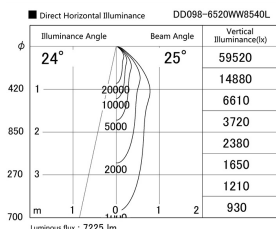

Item no. DD098-6520WW8540L

Series Name:  $\Phi$ 150 Spark (Swallow Cone)

White Reflector

Installation	Recessed mount
Type	
Fixture wattage	65.3W
Beam angle	25 deg
Color Temp.	4000K
CRI	Ra>85
Luminous	7225 lm
Body	Die-cast aluminum alloy
Body finish	N/A
Trim finish	White
Reflector finish	White
IP Rate	IP20
Light source	COB module
Input Voltage	AC220~240V
Dimming Type	Non-Dimmable
Certificate	CE, CCC
Cut Hole	150mm

Height (Weight)	
65.3W	127 (1.4kg)
48.5W	127 (1.4kg)
44.3W	108 (1.2kg)
33.8W	108 (1.2kg)
30.3W	108 (1.2kg)
23.0W	78 (0.9kg)