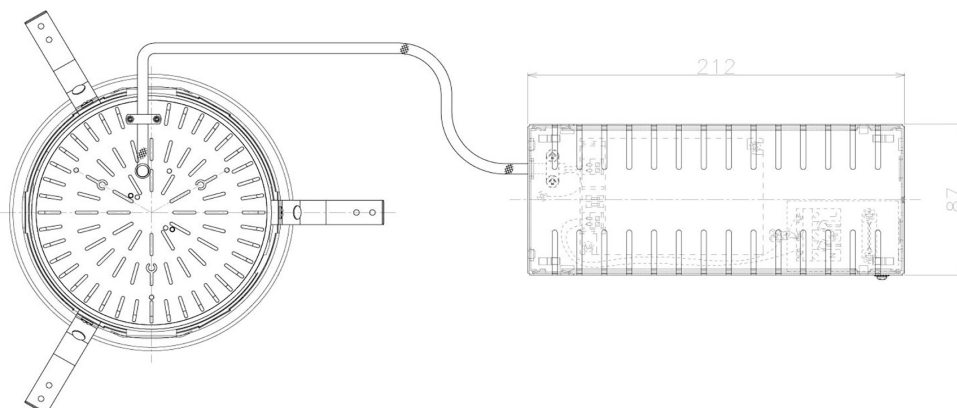

Item no. DD098-6520WW8540L

Series Name:  $\Phi$ 150 Spark (Swallow Cone)

White Reflector

Installation	Recessed mount
Type	
Fixture wattage	65.3W
Beam angle	25 deg
Color Temp.	4000K
CRI	Ra>85
Luminous	7225 lm
Body	Die-cast aluminum alloy
Body finish	N/A
Trim finish	White
Reflector finish	White
IP Rate	IP20
Light source	COB module
Input Voltage	AC220~240V
Dimming Type	Non-Dimmable
Certificate	CE, CCC
Cut Hole	150mm

Height (Weight)	
65.3W	127 (1.4kg)
48.5W	127 (1.4kg)
44.3W	108 (1.2kg)
33.8W	108 (1.2kg)
30.3W	108 (1.2kg)
23.0W	78 (0.9kg)