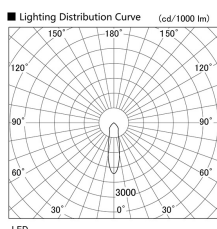

Item no. DD098-6520WW8540L

Series Name:  $\Phi$ 150 Spark (Swallow Cone)

White Reflector

Installation	Recessed mount
Type	
Fixture wattage	65.3W
Beam angle	25 deg
Color Temp.	4000K
CRI	Ra>85
Luminous	7225 lm
Body	Die-cast aluminum alloy
Body finish	N/A
Trim finish	White
Reflector finish	White
IP Rate	IP20
Light source	COB module
Input Voltage	AC220~240V
Dimming Type	Non-Dimmable
Certificate	CE, CCC
Cut Hole	150mm

Height (Weight)	
65.3W	127 (1.4kg)
48.5W	127 (1.4kg)
44.3W	108 (1.2kg)
33.8W	108 (1.2kg)
30.3W	108 (1.2kg)
23.0W	78 (0.9kg)