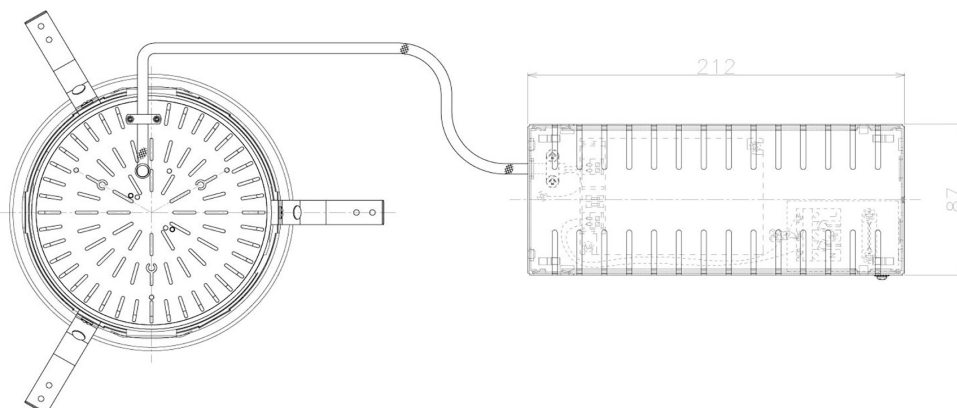

Item no. DD098-6540WW8527L

Series Name: Φ 150 Spark (Swallow Cone)

White Reflector

Installation	Recessed mount
Type	
Fixture wattage	65.3W
Beam angle	41 deg
Color Temp.	2700K
CRI	Ra>85
Luminous	6695 lm
Body	Die-cast aluminum alloy
Body finish	N/A
Trim finish	White
Reflector finish	White
IP Rate	IP20
Light source	COB module
Input Voltage	AC220~240V
Dimming Type	Non-Dimmable
Certificate	CE, CCC
Cut Hole	150mm

Height (Weight)	
65.3W	127 (1.4kg)
48.5W	127 (1.4kg)
44.3W	108 (1.2kg)
33.8W	108 (1.2kg)
30.3W	108 (1.2kg)
23.0W	78 (0.9kg)