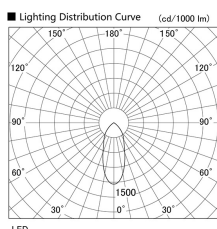

Item no. DD098-6540WW8527L

Series Name: Φ 150 Spark (Swallow Cone)

White Reflector

Installation	Recessed mount
Type	
Fixture wattage	65.3W
Beam angle	41 deg
Color Temp.	2700K
CRI	Ra>85
Luminous	6695 lm
Body	Die-cast aluminum alloy
Body finish	N/A
Trim finish	White
Reflector finish	White
IP Rate	IP20
Light source	COB module
Input Voltage	AC220~240V
Dimming Type	Non-Dimmable
Certificate	CE, CCC
Cut Hole	150mm

Height (Weight)	
65.3W	127 (1.4kg)
48.5W	127 (1.4kg)
44.3W	108 (1.2kg)
33.8W	108 (1.2kg)
30.3W	108 (1.2kg)
23.0W	78 (0.9kg)