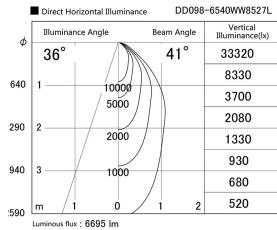

Item no. DD098-6540WW8527L

Series Name:  $\Phi$ 150 Spark (Swallow Cone)

White Reflector

Installation	Recessed mount
Type	$\Phi$ 150 Spark (Swallow Cone)
Fixture wattage	65.3W
Beam angle	41 deg
Color Temp.	2700K
CRI	Ra>85
Luminous	6695 lm
Body	Die-cast aluminum alloy
Body finish	N/A
Trim finish	White
Reflector finish	White
IP Rate	IP20
Light source	COB module
Input Voltage	AC220~240V
Dimming Type	Non-Dimmable
Certificate	CE, CCC
Cut Hole	150mm

Height (Weight)	
65.3W	127 (1.4kg)
48.5W	127 (1.4kg)
44.3W	108 (1.2kg)
33.8W	108 (1.2kg)
30.3W	108 (1.2kg)
23.0W	78 (0.9kg)