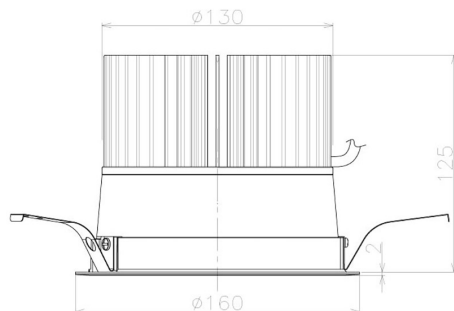

Item no. DD098-6540WW8527L

Series Name:  $\Phi$ 150 Spark (Swallow Cone)

White Reflector

Installation	Recessed mount
Type	$\Phi$ 150 Spark (Swallow Cone)
Fixture wattage	65.3W
Beam angle	41 deg
Color Temp.	2700K
CRI	Ra>85
Luminous	6695 lm
Body	Die-cast aluminum alloy
Body finish	N/A
Trim finish	White
Reflector finish	White
IP Rate	IP20
Light source	COB module
Input Voltage	AC220~240V
Dimming Type	Non-Dimmable
Certificate	CE, CCC
Cut Hole	150mm

Height (Weight)	
65.3W	127 (1.4kg)
48.5W	127 (1.4kg)
44.3W	108 (1.2kg)
33.8W	108 (1.2kg)
30.3W	108 (1.2kg)
23.0W	78 (0.9kg)