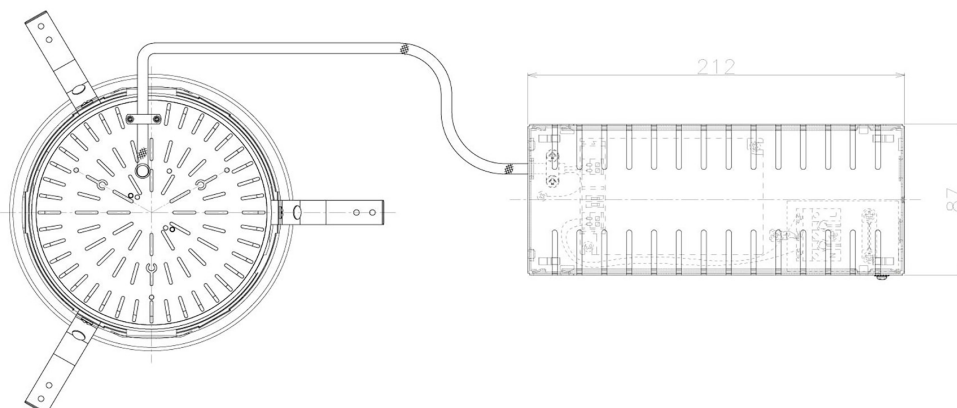

Item no. DD098-6540WW8527L

Series Name:  $\Phi$ 150 Spark (Swallow Cone)

White Reflector

Installation	Recessed mount
Type	$\Phi$ 150 Spark (Swallow Cone)
Fixture wattage	65.3W
Beam angle	41 deg
Color Temp.	2700K
CRI	Ra>85
Luminous	6695 lm
Body	Die-cast aluminum alloy
Body finish	N/A
Trim finish	White
Reflector finish	White
IP Rate	IP20
Light source	COB module
Input Voltage	AC220~240V
Dimming Type	Non-Dimmable
Certificate	CE, CCC
Cut Hole	150mm

Height (Weight)	
65.3W	127 (1.4kg)
48.5W	127 (1.4kg)
44.3W	108 (1.2kg)
33.8W	108 (1.2kg)
30.3W	108 (1.2kg)
23.0W	78 (0.9kg)