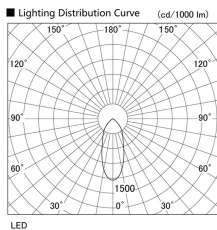

Item no. DD098-6540WW8527L

Series Name:  $\Phi$ 150 Spark (Swallow Cone)

White Reflector

Installation	Recessed mount
Type	$\Phi$ 150 Spark (Swallow Cone)
Fixture wattage	65.3W
Beam angle	41 deg
Color Temp.	2700K
CRI	Ra>85
Luminous	6695 lm
Body	Die-cast aluminum alloy
Body finish	N/A
Trim finish	White
Reflector finish	White
IP Rate	IP20
Light source	COB module
Input Voltage	AC220~240V
Dimming Type	Non-Dimmable
Certificate	CE, CCC
Cut Hole	150mm

Height (Weight)	
65.3W	127 (1.4kg)
48.5W	127 (1.4kg)
44.3W	108 (1.2kg)
33.8W	108 (1.2kg)
30.3W	108 (1.2kg)
23.0W	78 (0.9kg)