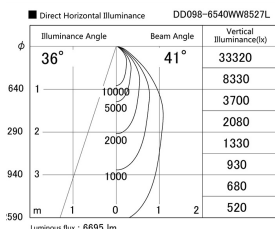

Item no. DD098-6540WW8527L

Series Name: Φ 150 Spark (Swallow Cone)

White Reflector

Installation	Recessed mount
Type	
Fixture wattage	65.3W
Beam angle	41 deg
Color Temp.	2700K
CRI	Ra>85
Luminous	6695 lm
Body	Die-cast aluminum alloy
Body finish	N/A
Trim finish	White
Reflector finish	White
IP Rate	IP20
Light source	COB module
Input Voltage	AC220~240V
Dimming Type	Non-Dimmable
Certificate	CE, CCC
Cut Hole	150mm

Height (Weight)	
65.3W	127 (1.4kg)
48.5W	127 (1.4kg)
44.3W	108 (1.2kg)
33.8W	108 (1.2kg)
30.3W	108 (1.2kg)
23.0W	78 (0.9kg)