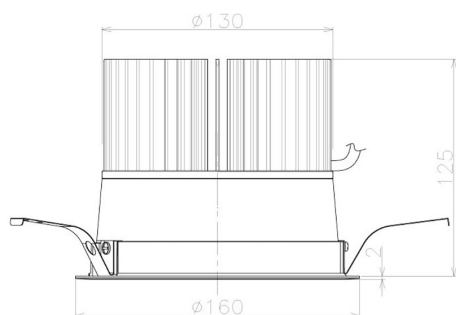

Item no. DD098-6540WW8527L

Series Name: Φ 150 Spark (Swallow Cone)

White Reflector

Installation	Recessed mount
Type	
Fixture wattage	65.3W
Beam angle	41 deg
Color Temp.	2700K
CRI	Ra>85
Luminous	6695 lm
Body	Die-cast aluminum alloy
Body finish	N/A
Trim finish	White
Reflector finish	White
IP Rate	IP20
Light source	COB module
Input Voltage	AC220~240V
Dimming Type	Non-Dimmable
Certificate	CE, CCC
Cut Hole	150mm

Height (Weight)	
65.3W	127 (1.4kg)
48.5W	127 (1.4kg)
44.3W	108 (1.2kg)
33.8W	108 (1.2kg)
30.3W	108 (1.2kg)
23.0W	78 (0.9kg)