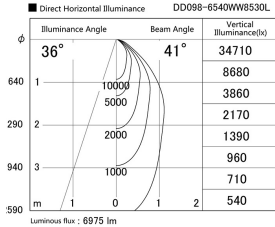

Item no. DD098-6540WW8530L

Series Name: Φ 150 Spark (Swallow Cone)

White Reflector

Installation	Recessed mount
Type	
Fixture wattage	65.3W
Beam angle	41 deg
Color Temp.	3000K
CRI	Ra>85
Luminous	6974 lm
Body	Die-cast aluminum alloy
Body finish	N/A
Trim finish	White
Reflector finish	White
IP Rate	IP20
Light source	COB module
Input Voltage	AC220~240V
Dimming Type	Non-Dimmable
Certificate	CE, CCC
Cut Hole	150mm

Height (Weight)	
65.3W	127 (1.4kg)
48.5W	127 (1.4kg)
44.3W	108 (1.2kg)
33.8W	108 (1.2kg)
30.3W	108 (1.2kg)
23.0W	78 (0.9kg)