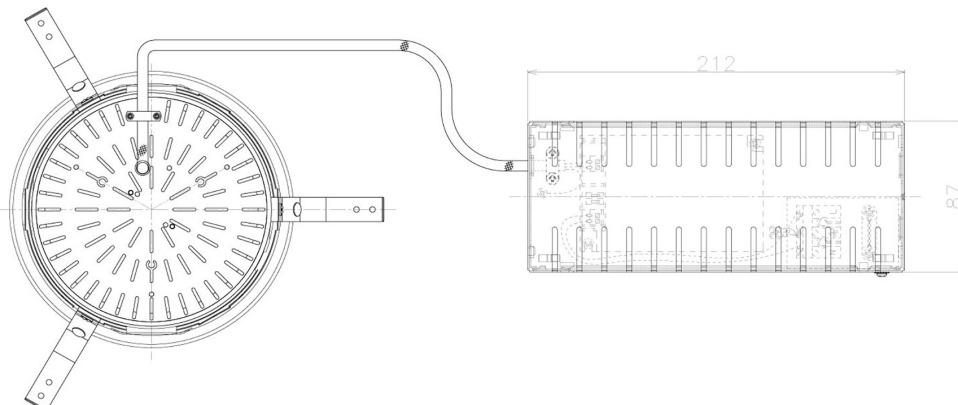

Item no. DD098-6540WW8530L

Series Name: Φ 150 Spark (Swallow Cone)

White Reflector

Installation	Recessed mount
Type	
Fixture wattage	65.3W
Beam angle	41 deg
Color Temp.	3000K
CRI	Ra>85
Luminous	6974 lm
Body	Die-cast aluminum alloy
Body finish	N/A
Trim finish	White
Reflector finish	White
IP Rate	IP20
Light source	COB module
Input Voltage	AC220~240V
Dimming Type	Non-Dimmable
Certificate	CE, CCC
Cut Hole	150mm

Height (Weight)	
65.3W	127 (1.4kg)
48.5W	127 (1.4kg)
44.3W	108 (1.2kg)
33.8W	108 (1.2kg)
30.3W	108 (1.2kg)
23.0W	78 (0.9kg)