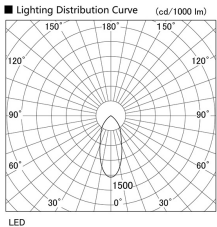

Item no. DD098-6540WW8530L

Series Name: Φ 150 Spark (Swallow Cone)

White Reflector

Installation	Recessed mount
Type	
Fixture wattage	65.3W
Beam angle	41 deg
Color Temp.	3000K
CRI	Ra>85
Luminous	6974 lm
Body	Die-cast aluminum alloy
Body finish	N/A
Trim finish	White
Reflector finish	White
IP Rate	IP20
Light source	COB module
Input Voltage	AC220~240V
Dimming Type	Non-Dimmable
Certificate	CE, CCC
Cut Hole	150mm

Height (Weight)	
65.3W	127 (1.4kg)
48.5W	127 (1.4kg)
44.3W	108 (1.2kg)
33.8W	108 (1.2kg)
30.3W	108 (1.2kg)
23.0W	78 (0.9kg)