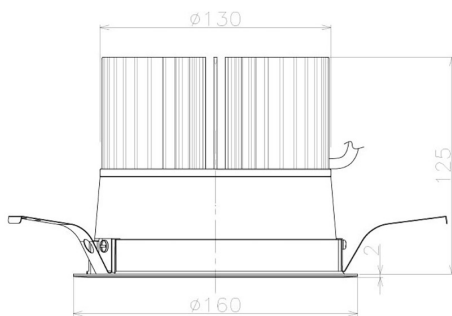

Item no. DD098-6540WW8530L

Series Name: Φ 150 Spark (Swallow Cone)

White Reflector

Installation	Recessed mount
Type	
Fixture wattage	65.3W
Beam angle	41 deg
Color Temp.	3000K
CRI	Ra>85
Luminous	6974 lm
Body	Die-cast aluminum alloy
Body finish	N/A
Trim finish	White
Reflector finish	White
IP Rate	IP20
Light source	COB module
Input Voltage	AC220~240V
Dimming Type	Non-Dimmable
Certificate	CE, CCC
Cut Hole	150mm

Height (Weight)	
65.3W	127 (1.4kg)
48.5W	127 (1.4kg)
44.3W	108 (1.2kg)
33.8W	108 (1.2kg)
30.3W	108 (1.2kg)
23.0W	78 (0.9kg)