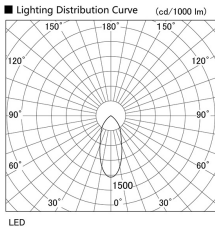

Item no. DD098-6540WW8535L

Series Name:  $\Phi$ 150 Spark (Swallow Cone)

White Reflector

Installation	Recessed mount
Type	$\Phi$ 150 Spark (Swallow Cone)
Fixture wattage	65.3W
Beam angle	41 deg
Color Temp.	3500K
CRI	Ra>85
Luminous	7113 lm
Body	Die-cast aluminum alloy
Body finish	N/A
Trim finish	White
Reflector finish	White
IP Rate	IP20
Light source	COB module
Input Voltage	AC220~240V
Dimming Type	Non-Dimmable
Certificate	CE, CCC
Cut Hole	150mm

Height (Weight)	
65.3W	127 (1.4kg)
48.5W	127 (1.4kg)
44.3W	108 (1.2kg)
33.8W	108 (1.2kg)
30.3W	108 (1.2kg)
23.0W	78 (0.9kg)