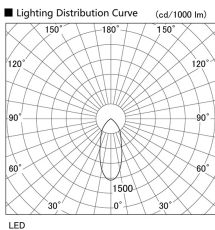

Item no. DD098-6540WW8535L

Series Name: Φ 150 Spark (Swallow Cone)

White Reflector

Installation	Recessed mount
Type	
Fixture wattage	65.3W
Beam angle	41 deg
Color Temp.	3500K
CRI	Ra>85
Luminous	7113 lm
Body	Die-cast aluminum alloy
Body finish	N/A
Trim finish	White
Reflector finish	White
IP Rate	IP20
Light source	COB module
Input Voltage	AC220~240V
Dimming Type	Non-Dimmable
Certificate	CE, CCC
Cut Hole	150mm

Height (Weight)	
65.3W	127 (1.4kg)
48.5W	127 (1.4kg)
44.3W	108 (1.2kg)
33.8W	108 (1.2kg)
30.3W	108 (1.2kg)
23.0W	78 (0.9kg)