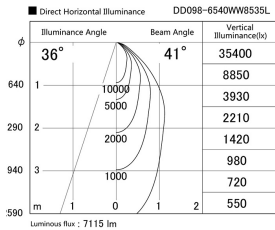

Item no. DD098-6540WW8535L

Series Name: Φ 150 Spark (Swallow Cone)

White Reflector

Installation	Recessed mount
Type	
Fixture wattage	65.3W
Beam angle	41 deg
Color Temp.	3500K
CRI	Ra>85
Luminous	7113 lm
Body	Die-cast aluminum alloy
Body finish	N/A
Trim finish	White
Reflector finish	White
IP Rate	IP20
Light source	COB module
Input Voltage	AC220~240V
Dimming Type	Non-Dimmable
Certificate	CE, CCC
Cut Hole	150mm

Height (Weight)	
65.3W	127 (1.4kg)
48.5W	127 (1.4kg)
44.3W	108 (1.2kg)
33.8W	108 (1.2kg)
30.3W	108 (1.2kg)
23.0W	78 (0.9kg)