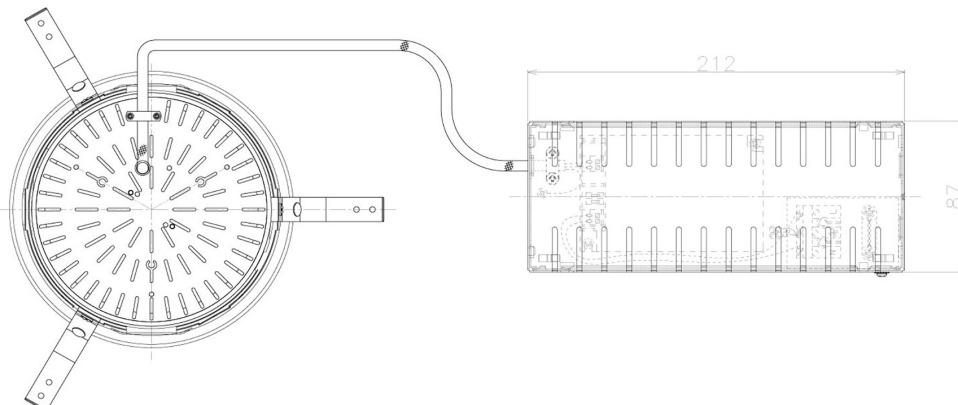

Item no. DD098-6540WW8535L

Series Name: Φ 150 Spark (Swallow Cone)

White Reflector

Installation	Recessed mount
Type	
Fixture wattage	65.3W
Beam angle	41 deg
Color Temp.	3500K
CRI	Ra>85
Luminous	7113 lm
Body	Die-cast aluminum alloy
Body finish	N/A
Trim finish	White
Reflector finish	White
IP Rate	IP20
Light source	COB module
Input Voltage	AC220~240V
Dimming Type	Non-Dimmable
Certificate	CE, CCC
Cut Hole	150mm

Height (Weight)	
65.3W	127 (1.4kg)
48.5W	127 (1.4kg)
44.3W	108 (1.2kg)
33.8W	108 (1.2kg)
30.3W	108 (1.2kg)
23.0W	78 (0.9kg)