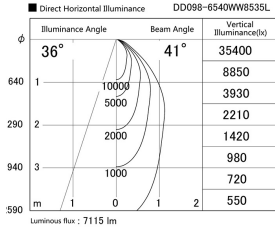

Item no. DD098-6540WW8535L

Series Name:  $\Phi$ 150 Spark (Swallow Cone)

White Reflector

Installation	Recessed mount
Type	$\Phi$ 150 Spark (Swallow Cone)
Fixture wattage	65.3W
Beam angle	41 deg
Color Temp.	3500K
CRI	Ra>85
Luminous	7113 lm
Body	Die-cast aluminum alloy
Body finish	N/A
Trim finish	White
Reflector finish	White
IP Rate	IP20
Light source	COB module
Input Voltage	AC220~240V
Dimming Type	Non-Dimmable
Certificate	CE, CCC
Cut Hole	150mm

Height (Weight)	
65.3W	127 (1.4kg)
48.5W	127 (1.4kg)
44.3W	108 (1.2kg)
33.8W	108 (1.2kg)
30.3W	108 (1.2kg)
23.0W	78 (0.9kg)