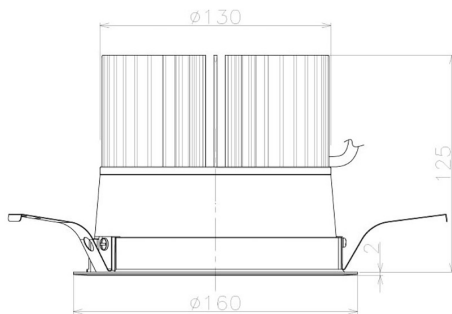

Item no. DD098-6540WW8535L

Series Name:  $\Phi$ 150 Spark (Swallow Cone)

White Reflector

Installation	Recessed mount
Type	$\Phi$ 150 Spark (Swallow Cone)
Fixture wattage	65.3W
Beam angle	41 deg
Color Temp.	3500K
CRI	Ra>85
Luminous	7113 lm
Body	Die-cast aluminum alloy
Body finish	N/A
Trim finish	White
Reflector finish	White
IP Rate	IP20
Light source	COB module
Input Voltage	AC220~240V
Dimming Type	Non-Dimmable
Certificate	CE, CCC
Cut Hole	150mm

Height (Weight)	
65.3W	127 (1.4kg)
48.5W	127 (1.4kg)
44.3W	108 (1.2kg)
33.8W	108 (1.2kg)
30.3W	108 (1.2kg)
23.0W	78 (0.9kg)