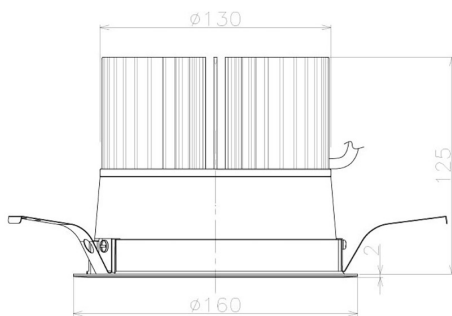

Item no. DD098-6540WW8535L

Series Name: Φ 150 Spark (Swallow Cone)

White Reflector

Installation	Recessed mount
Type	
Fixture wattage	65.3W
Beam angle	41 deg
Color Temp.	3500K
CRI	Ra>85
Luminous	7113 lm
Body	Die-cast aluminum alloy
Body finish	N/A
Trim finish	White
Reflector finish	White
IP Rate	IP20
Light source	COB module
Input Voltage	AC220~240V
Dimming Type	Non-Dimmable
Certificate	CE, CCC
Cut Hole	150mm

Height (Weight)	
65.3W	127 (1.4kg)
48.5W	127 (1.4kg)
44.3W	108 (1.2kg)
33.8W	108 (1.2kg)
30.3W	108 (1.2kg)
23.0W	78 (0.9kg)