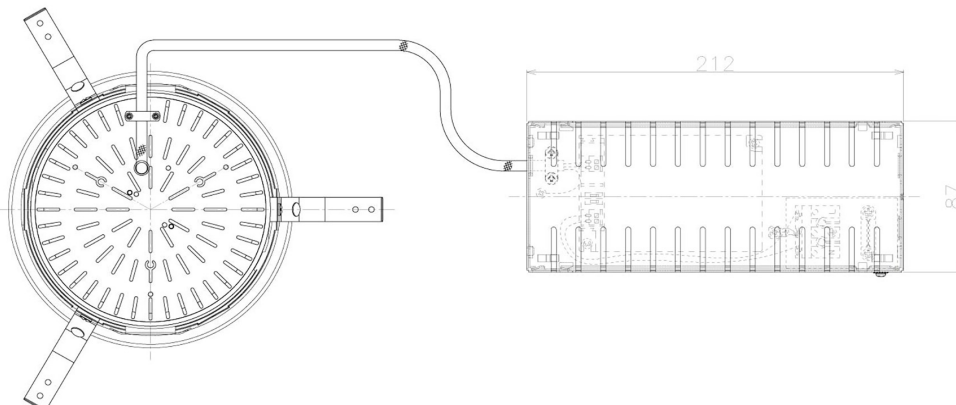

Item no. DD098-6540WW8535L

Series Name:  $\Phi$ 150 Spark (Swallow Cone)

White Reflector

Installation	Recessed mount
Type	$\Phi$ 150 Spark (Swallow Cone)
Fixture wattage	65.3W
Beam angle	41 deg
Color Temp.	3500K
CRI	Ra>85
Luminous	7113 lm
Body	Die-cast aluminum alloy
Body finish	N/A
Trim finish	White
Reflector finish	White
IP Rate	IP20
Light source	COB module
Input Voltage	AC220~240V
Dimming Type	Non-Dimmable
Certificate	CE, CCC
Cut Hole	150mm

Height (Weight)	
65.3W	127 (1.4kg)
48.5W	127 (1.4kg)
44.3W	108 (1.2kg)
33.8W	108 (1.2kg)
30.3W	108 (1.2kg)
23.0W	78 (0.9kg)