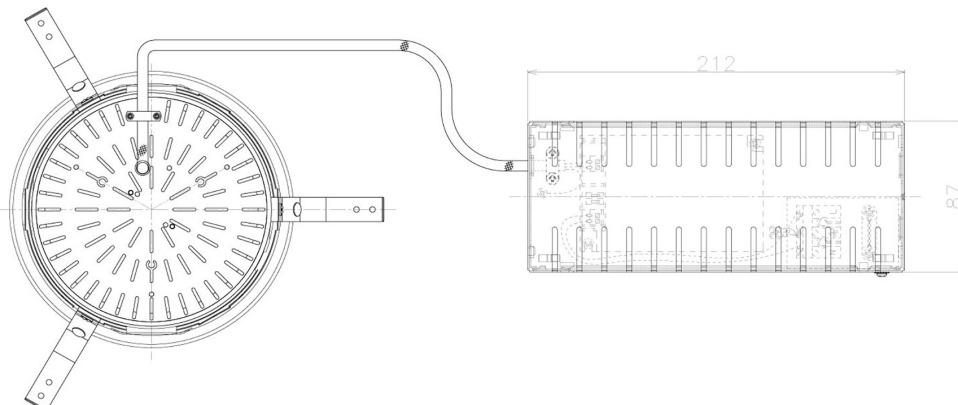

Item no. DD098-6540WW8540L

Series Name: Φ 150 Spark (Swallow Cone)

White Reflector

Installation	Recessed mount
Type	
Fixture wattage	65.3W
Beam angle	41 deg
Color Temp.	4000K
CRI	Ra>85
Luminous	7183 lm
Body	Die-cast aluminum alloy
Body finish	N/A
Trim finish	White
Reflector finish	White
IP Rate	IP20
Light source	COB module
Input Voltage	AC220~240V
Dimming Type	Non-Dimmable
Certificate	CE, CCC
Cut Hole	150mm

Height (Weight)	
65.3W	127 (1.4kg)
48.5W	127 (1.4kg)
44.3W	108 (1.2kg)
33.8W	108 (1.2kg)
30.3W	108 (1.2kg)
23.0W	78 (0.9kg)