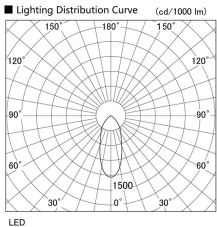

Item no. DD098-6540WW8540L

Series Name: Φ 150 Spark (Swallow Cone)

White Reflector

Installation	Recessed mount
Type	
Fixture wattage	65.3W
Beam angle	41 deg
Color Temp.	4000K
CRI	Ra>85
Luminous	7183 lm
Body	Die-cast aluminum alloy
Body finish	N/A
Trim finish	White
Reflector finish	White
IP Rate	IP20
Light source	COB module
Input Voltage	AC220~240V
Dimming Type	Non-Dimmable
Certificate	CE, CCC
Cut Hole	150mm

Height (Weight)	
65.3W	127 (1.4kg)
48.5W	127 (1.4kg)
44.3W	108 (1.2kg)
33.8W	108 (1.2kg)
30.3W	108 (1.2kg)
23.0W	78 (0.9kg)