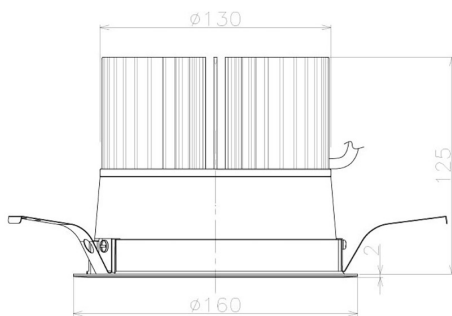

Item no. DD098-6540WW8540L

Series Name: Φ 150 Spark (Swallow Cone)

White Reflector

Installation	Recessed mount
Type	
Fixture wattage	65.3W
Beam angle	41 deg
Color Temp.	4000K
CRI	Ra>85
Luminous	7183 lm
Body	Die-cast aluminum alloy
Body finish	N/A
Trim finish	White
Reflector finish	White
IP Rate	IP20
Light source	COB module
Input Voltage	AC220~240V
Dimming Type	Non-Dimmable
Certificate	CE, CCC
Cut Hole	150mm

Height (Weight)	
65.3W	127 (1.4kg)
48.5W	127 (1.4kg)
44.3W	108 (1.2kg)
33.8W	108 (1.2kg)
30.3W	108 (1.2kg)
23.0W	78 (0.9kg)