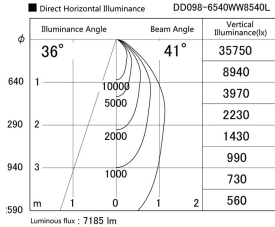

Item no. DD098-6540WW8540L

Series Name: Φ 150 Spark (Swallow Cone)

White Reflector

Installation	Recessed mount
Type	
Fixture wattage	65.3W
Beam angle	41 deg
Color Temp.	4000K
CRI	Ra>85
Luminous	7183 lm
Body	Die-cast aluminum alloy
Body finish	N/A
Trim finish	White
Reflector finish	White
IP Rate	IP20
Light source	COB module
Input Voltage	AC220~240V
Dimming Type	Non-Dimmable
Certificate	CE, CCC
Cut Hole	150mm

Height (Weight)	
65.3W	127 (1.4kg)
48.5W	127 (1.4kg)
44.3W	108 (1.2kg)
33.8W	108 (1.2kg)
30.3W	108 (1.2kg)
23.0W	78 (0.9kg)